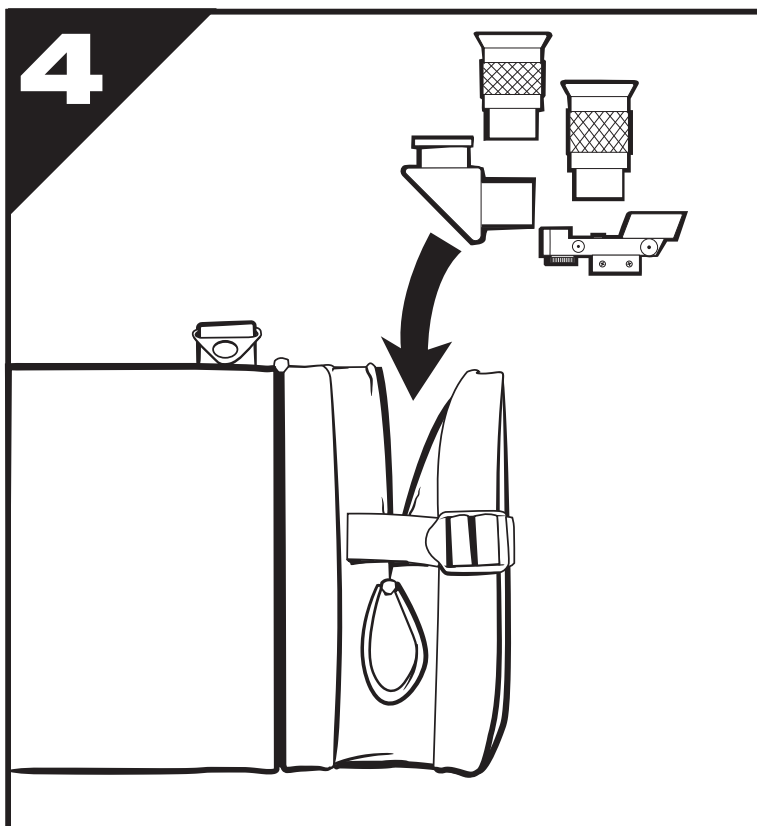

PADDED CARRYING BAG FOR

OPTICAL TUBE 8" #94026 / 9.25" #94030 / 11" #94027

2

3

4

WARRANTY
celestron.com/support/warranties

© 2020 Celestron • All rights reserved

celestron.com

10/20