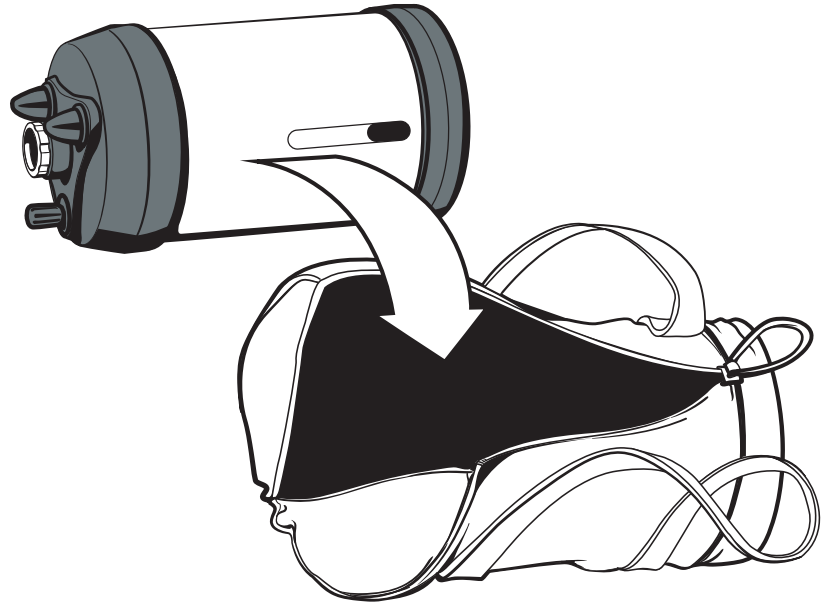

# PADDED CARRYING BAG FOR

OPTICAL TUBE 8" #94026 / 9.25" #94030 / 11" #94027

1

a

b