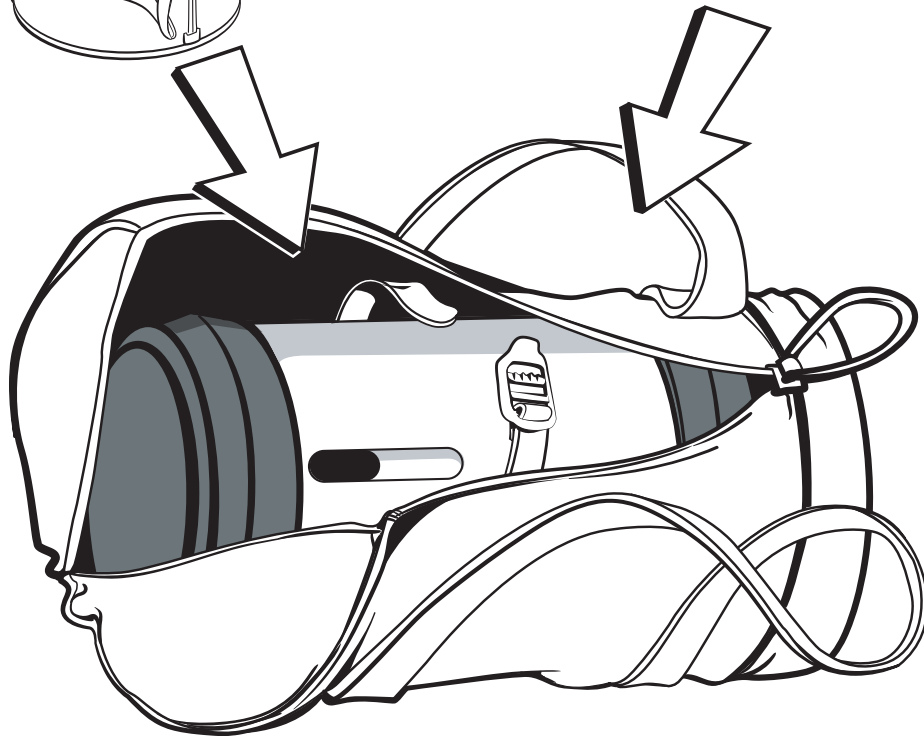

# PADDED CARRYING BAG FOR

OPTICAL TUBE 8" #94026 / 9.25" #94030 / 11" #94027

1

a

b