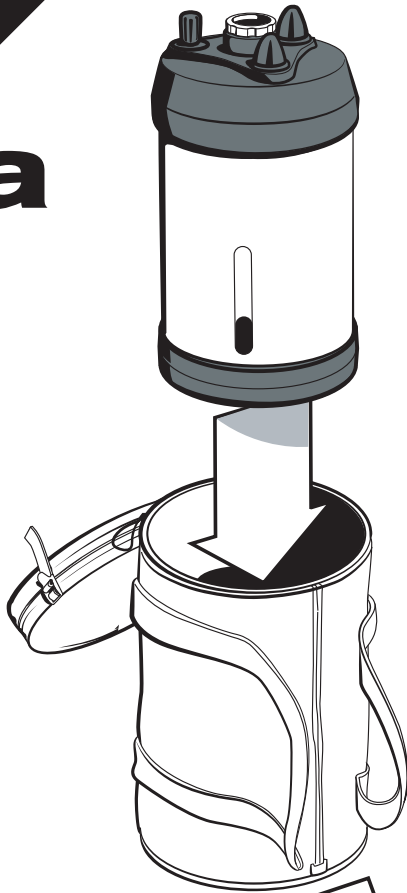

# PADDED CARRYING BAG FOR

OPTICAL TUBE 8" #94026 / 9.25" #94030 / 11" #94027

1

a

b

# PADDED CARRYING BAG FOR

OPTICAL TUBE 8" #94026 / 9.25" #94030 / 11" #94027