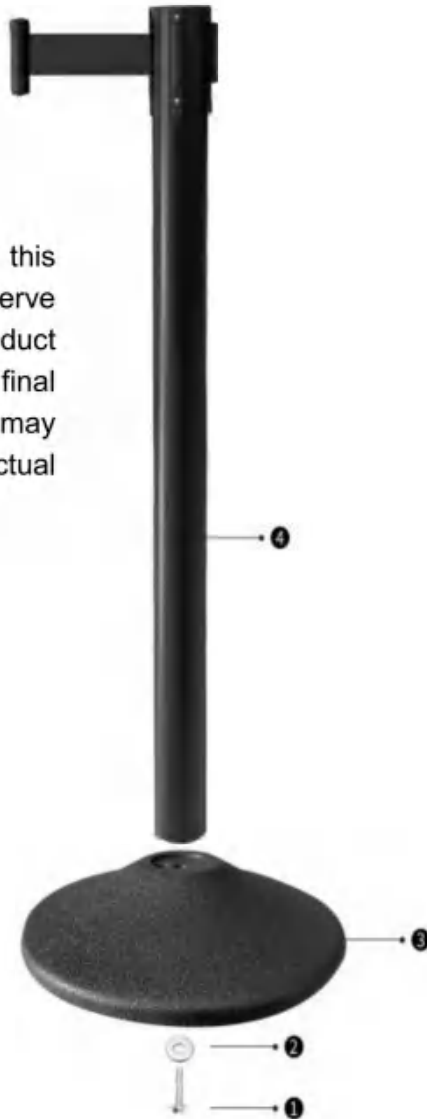

Product Breakdown Diagram

Note: The purpose of this drawing is solely to serve as a reference for product assembly, and the final form of the product may vary based on the actual object.