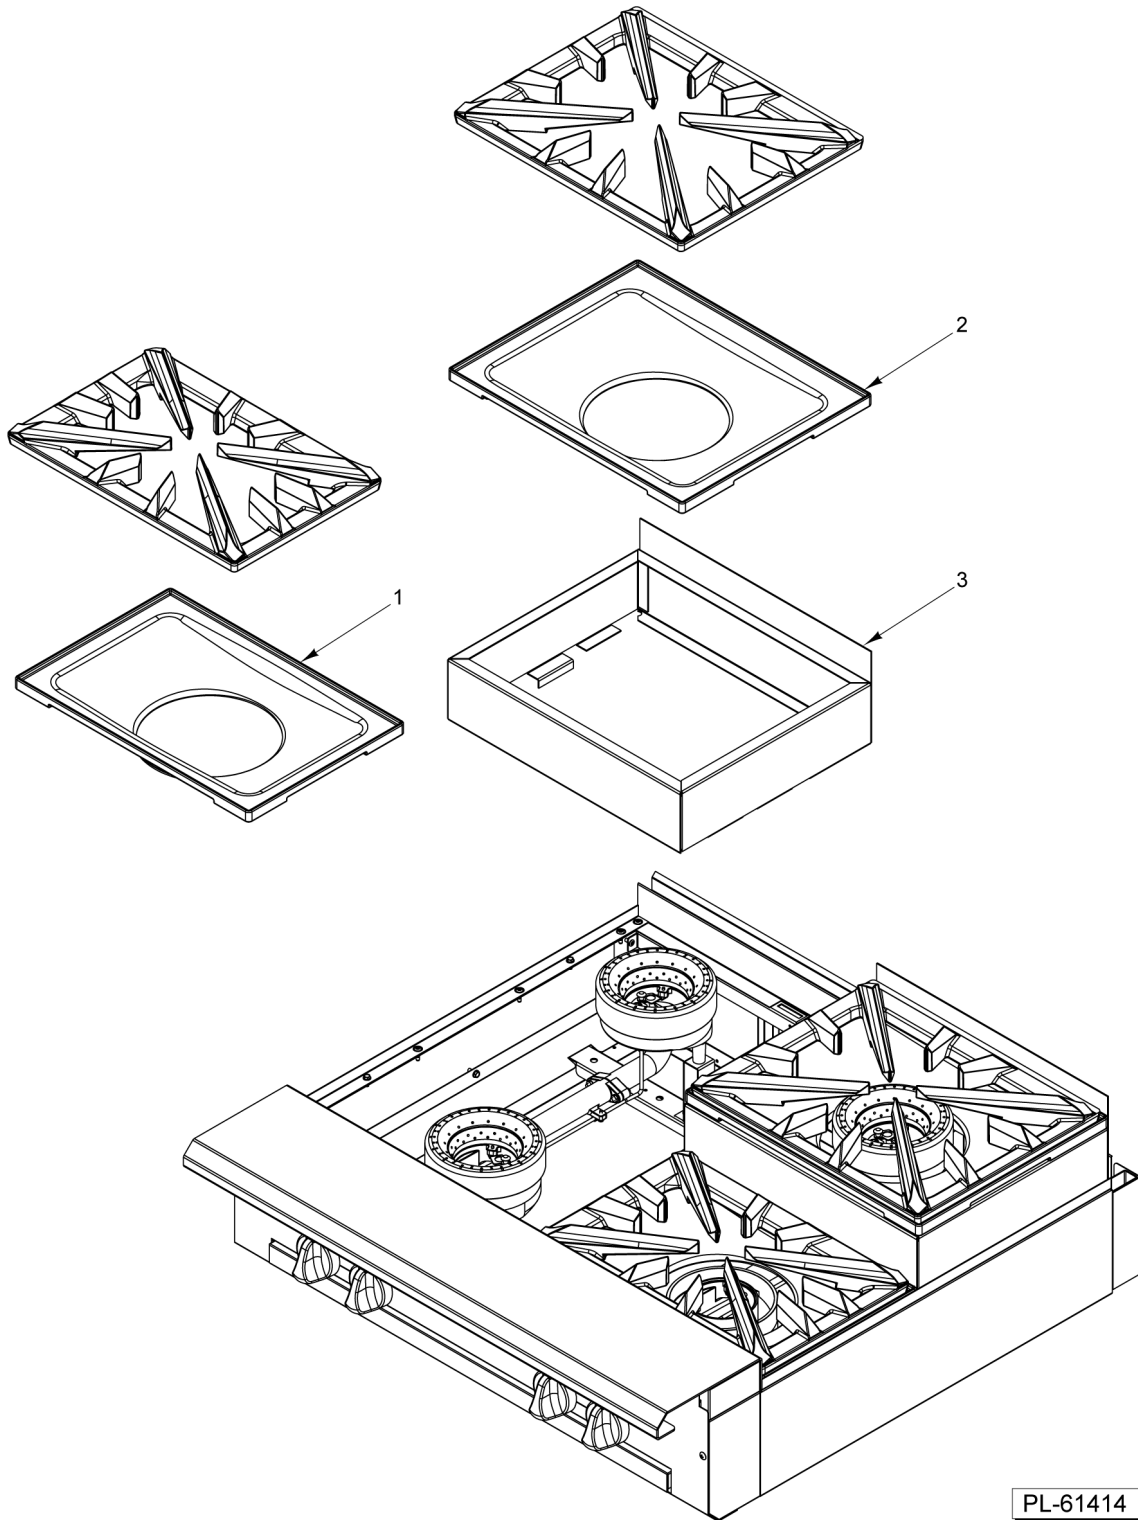

PL-61414

18/36 IN STEP UP OPEN TOP BURNER

18/36 IN STEP UP OPEN TOP BURNER

ILLUS. PL-61414	PART NO.	NAME OF PART	AMT.
1	00-957882-00001	Bowl - Front 18" Step Up.....2	2
2	00-957881-00001	Bowl - Rear 18" Step Up.....2	2
3	00-957877-000G1	Frame - 18" Step Up.....2	2