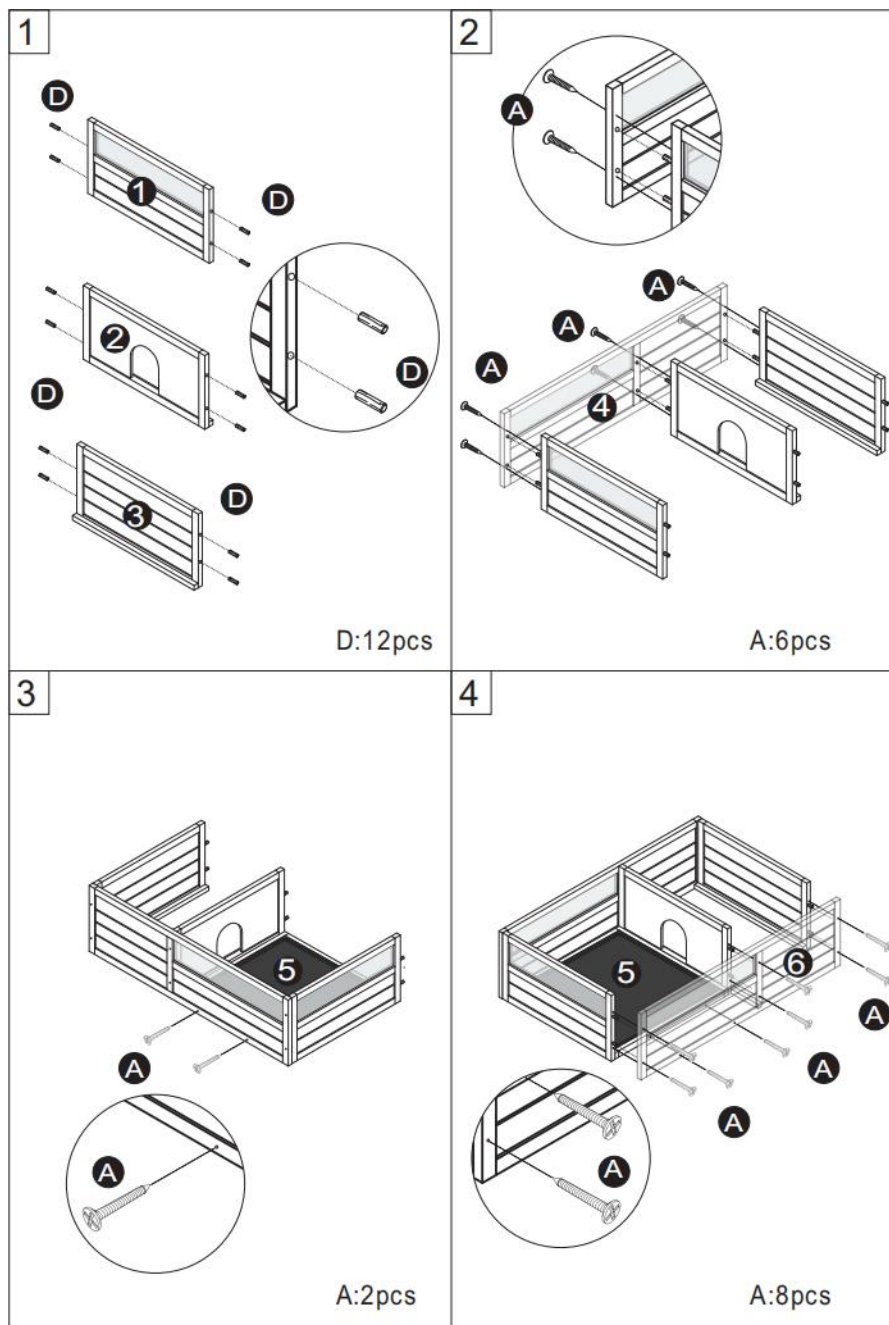

ASSEMBLY GUIDE