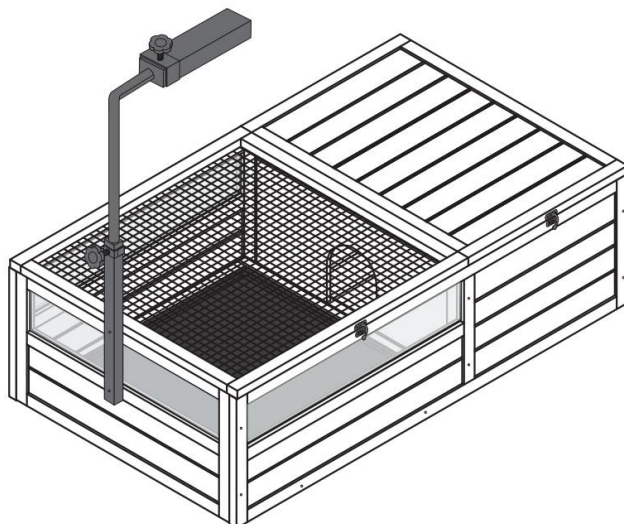

VEVOR®

TOUGH TOOLS, HALF PRICE

TORTOISE HOUSE

MODEL: MSH-T01

NEED HELP? CONTACT US!

Have product questions? Need technical support? Please feel free to contact us:

Technical Support and E-Warranty Certificate
www.vevor.com/support

This is the original instruction, please read all manual instructions carefully before operating. VEVOR reserves a clear interpretation of our user manual. The appearance of the product shall be subject to the product you received. Please forgive us that we won't inform you again if there are any technology or software updates on our product.