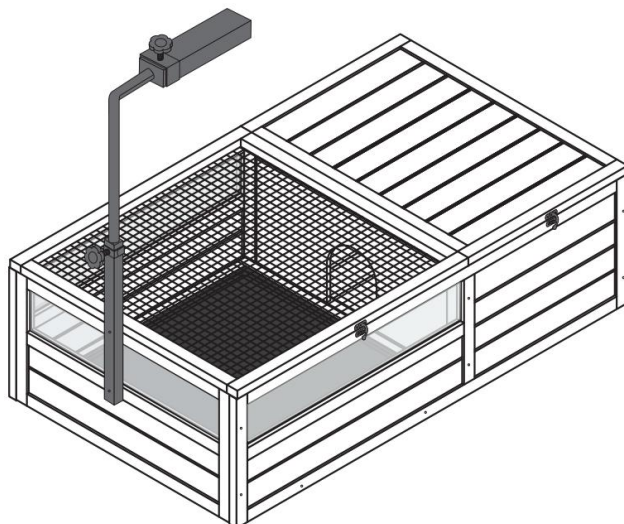

VEVOR®

TOUGH TOOLS, HALF PRICE

TORTOISE HOUSE

MODELL: MSH-T01

NEED HELP? CONTACT US!

Have product questions? Need technical support? Please feel free to contact us:

Technical Support and E-Warranty Certificate
www.vevor.com/support

This is the original instruction, please read all manual instructions carefully before operating. VEVOR reserves a clear interpretation of our user manual. The appearance of the product shall be subject to the product you received. Please forgive us that we won't inform you again if there are any technology or software updates on our product.