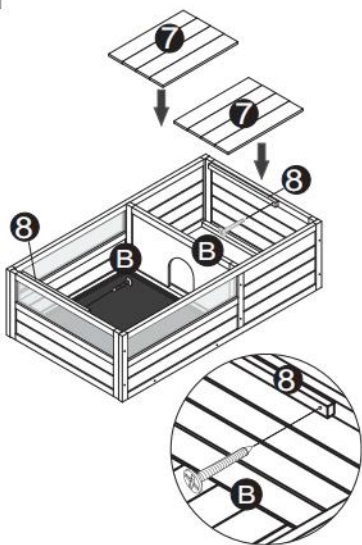

ASSEMBLY GUIDE

5