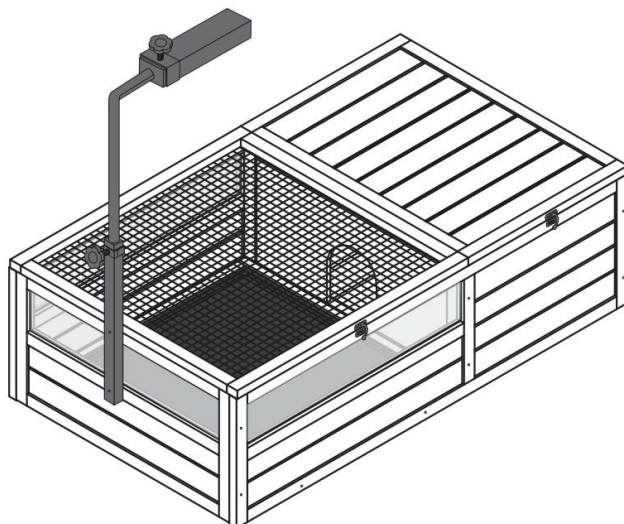

VEVOR®

TOUGH TOOLS, HALF PRICE

TORTOISE HOUSE

MODÈLE : MSH-T01

NEED HELP? CONTACT US!

Have product questions? Need technical support? Please feel free to contact us:

Technical Support and E-Warranty Certificate
www.vevor.com/support

This is the original instruction, please read all manual instructions carefully before operating. VEVOR reserves a clear interpretation of our user manual. The appearance of the product shall be subject to the product you received. Please forgive us that we won't inform you again if there are any technology or software updates on our product.