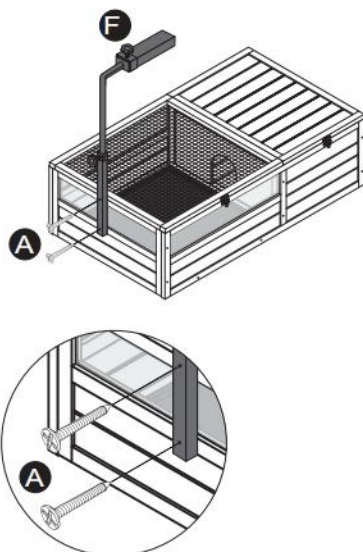

ASSEMBLY GUIDE

5

B:2pcs

6

C:8pcs

7

E:2pcs

8

A:2pcs