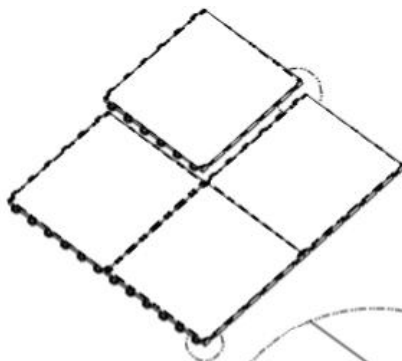

INSTALLATION

The following are the installation steps for HJLVT24120-25/HJLVT24120-9/HJLVT24120-52

Installation instructions

Schematic diagram of buckle