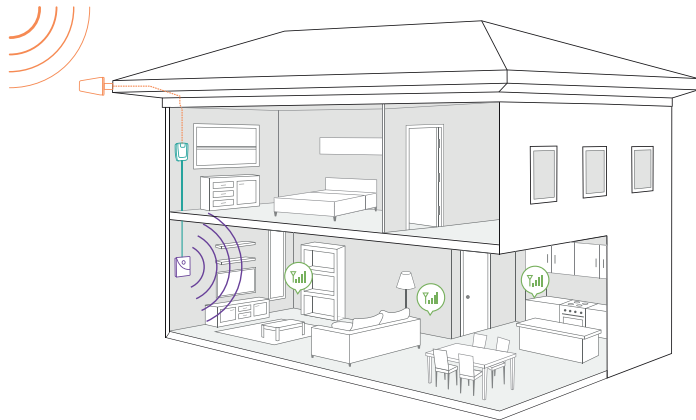

## Kit Includes

Connect 4G

Outside Directional Antenna (314475)

Inside Panel Antenna (311155)

Power Supply (859948)

30' White Low Loss RG6 (75 Ohm) Coax Cable x2 (950630)

Flat Window Cable (951177)

## Installation

- 1 Receives signal:** The powerful antenna reaches out to access a voice and 3G, 4G, and LTE data signal, and delivers it to the booster.
- 2 Boost signal:** The booster receives the signal, amplifies it, and serves as a relay between your phone and the nearest cell tower.
- 3 Broadcasts signal:** Your devices get a stronger signal, and calls and data are fed through the booster back to the network.