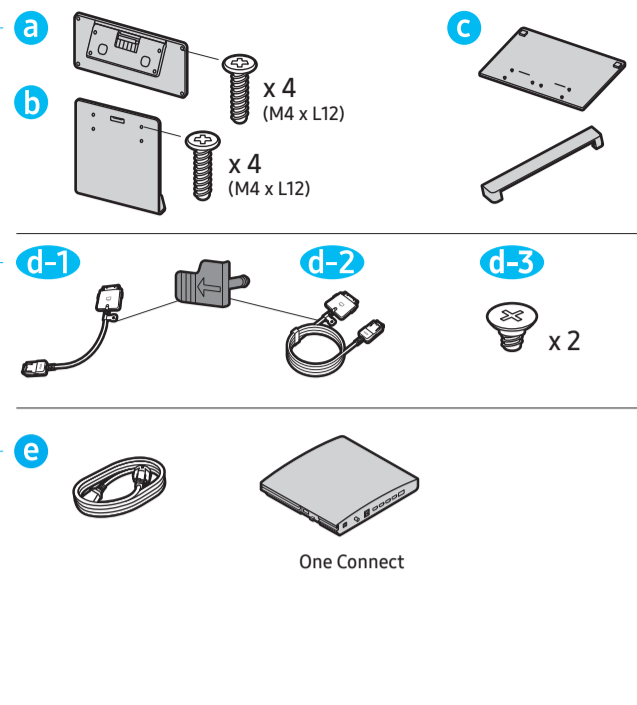

7

d-3
x2

8

9

	A	B	C	D	E	F	G	H
55S95H	48.2 inches (1224.6 mm) (1224,6 mm)	27.8 inches (706.3 mm) (706,3 mm)	0.4 inches (11.0 mm) (11,0 mm)	30.4 inches (771.4 mm) (771,4 mm)	10.5 inches (267.9 mm) (267,9 mm)	54.6 inches (138 cm) (138 cm)	30.4 lbs (13.8 kg) (13,8 kr)	52.7 lbs (23.9 kg) (23,9 kr)
65S95H	56.8 inches (1443.5 mm) (1443,5 mm)	32.7 inches (829.4 mm) (829,4 mm)	0.4 inches (11.0 mm) (11,0 mm)	35.2 inches (894.4 mm) (894,4 mm)	10.5 inches (267.9 mm) (267,9 mm)	64.5 inches (163 cm) (163 cm)	41.7 lbs (18.9 kg) (18,9 kr)	63.9 lbs (29.0 kg) (29,0 kr)

	VESA A x B (mm) VESA A x B (MM)	C (mm) C (MM)	D x 4
55S95H	400 x 300	5-6	M8
65S95H	400 x 300	5-6	M8