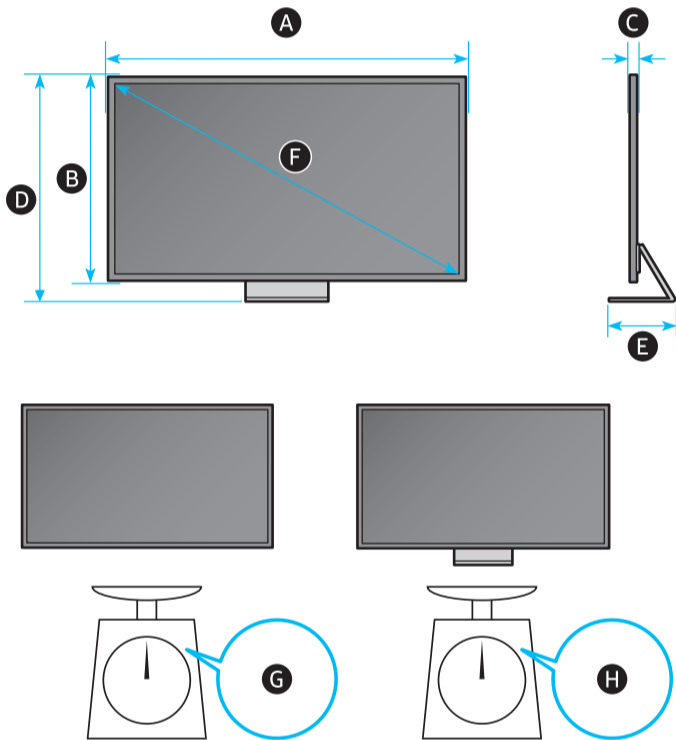

7

d-3
x2

8

9

	A	B	C	D	E	F	G	H
55S95H	48.2 inches (1224.6 mm) (1224,6 mm)	27.8 inches (706.3 mm) (706,3 mm)	0.4 inches (11.0 mm) (11,0 mm)	30.4 inches (771.4 mm) (771,4 mm)	10.5 inches (267.9 mm) (267,9 mm)	54.6 inches (138 cm) (138 cm)	30.4 lbs (13.8 kg) (13,8 kr)	52.7 lbs (23.9 kg) (23,9 kr)
65S95H	56.8 inches (1443.5 mm) (1443,5 mm)	32.7 inches (829.4 mm) (829,4 mm)	0.4 inches (11.0 mm) (11,0 mm)	35.2 inches (894.4 mm) (894,4 mm)	10.5 inches (267.9 mm) (267,9 mm)	64.5 inches (163 cm) (163 cm)	41.7 lbs (18.9 kg) (18,9 kr)	63.9 lbs (29.0 kg) (29,0 kr)

	VESA A x B (mm) VESA A x B (MM)	C (mm) C (MM)	D x 4
55S95H	400 x 300	5-6	M8
65S95H	400 x 300	5-6	M8