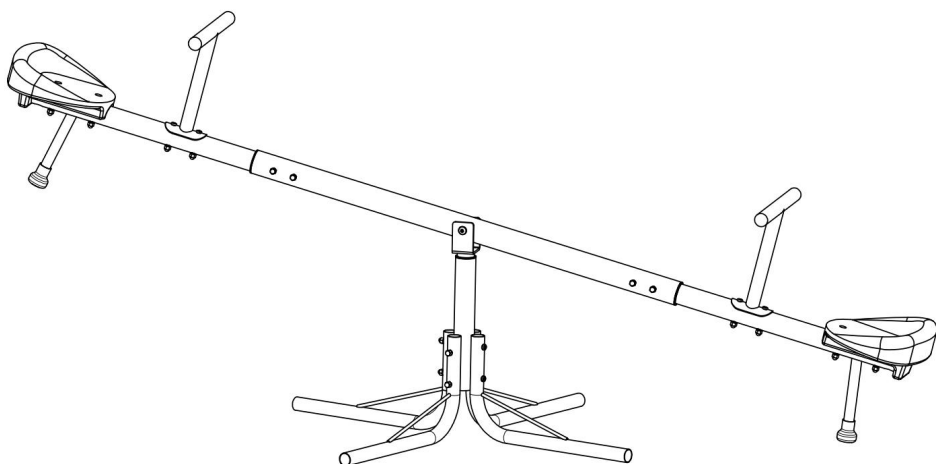

VEVOR

Affordable. Reliable. Home Improvement.

SEESAW

MODELL: 84019

Detta är originalinstruktionerna, vänligen läs alla instruktioner noggrant innan du använder produkten. VEVOR förbehåller sig en tydlig tolkning av vår användarmanual. Produktens utseende ska vara beroende av den produkt du mottagit. Vi ber om ursäkt för att vi inte kommer att informera dig igen om det finns några teknik- eller programuppdateringar för vår produkt.