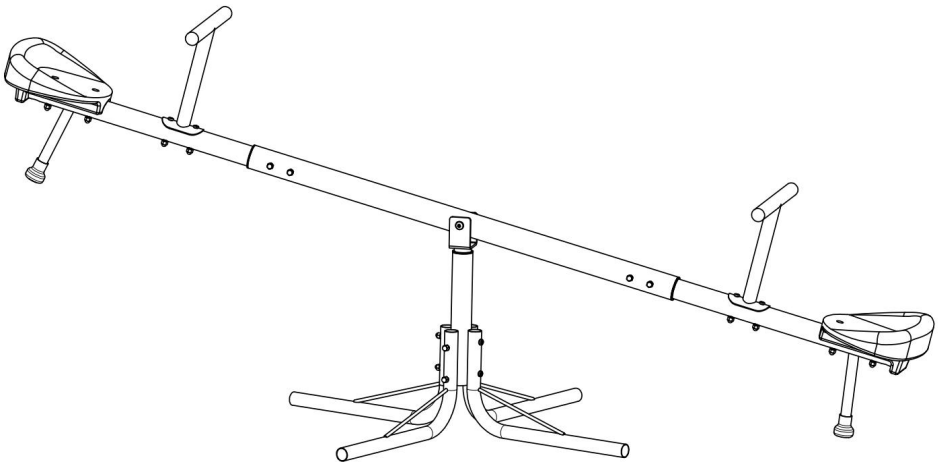

VEVOR

Affordable. Reliable. Home Improvement.

SEESAW

MODÈLE : 84019

Ceci est le mode d'emploi d'origine. Veuillez lire attentivement toutes les instructions du manuel avant utilisation. VEVOR se réserve le droit d'interpréter clairement ce manuel d'utilisation. L'apparence du produit dépend du produit que vous avez reçu. Veuillez nous excuser pour le retard dans la publication de toute mise à jour technologique ou logicielle concernant notre produit.