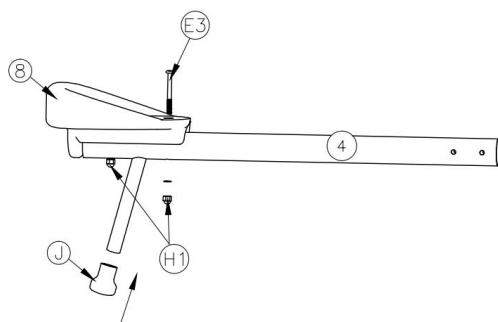

Installation

1.