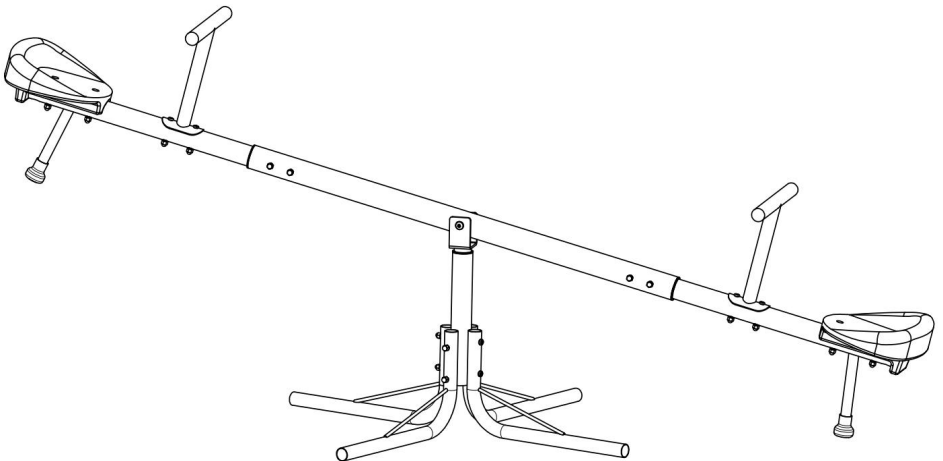

VEVOR

Affordable. Reliable. Home Improvement.

SEESAW

MODEL: 84019

Dit is de originele handleiding. Lees alle instructies zorgvuldig door voordat u het product gebruikt. VEVOR behoudt zich het recht voor om de gebruiksaanwijzing duidelijk te interpreteren. Het uiterlijk van het product is afhankelijk van het product dat u hebt ontvangen. Neemt u het ons niet kwalijk dat we u niet meer op de hoogte stellen van eventuele technologische of software-updates voor ons product.