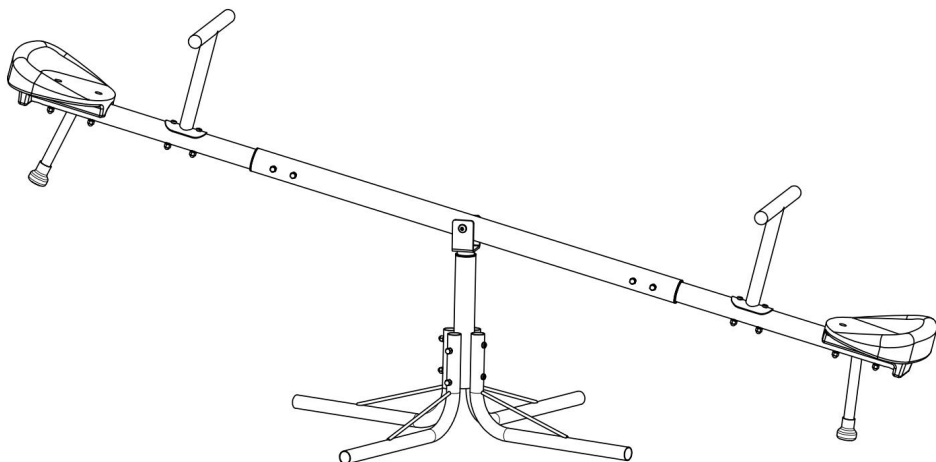

VEVOR

Affordable. Reliable. Home Improvement.

SEESAW

MODELO: 84019

Estas son las instrucciones originales; lea atentamente todas las instrucciones del manual antes de utilizarlo. VEVOR se reserva el derecho de interpretar su manual de usuario. La apariencia del producto dependerá del producto que haya recibido. Le rogamos que no le informemos si hay actualizaciones tecnológicas o de software en nuestro producto.