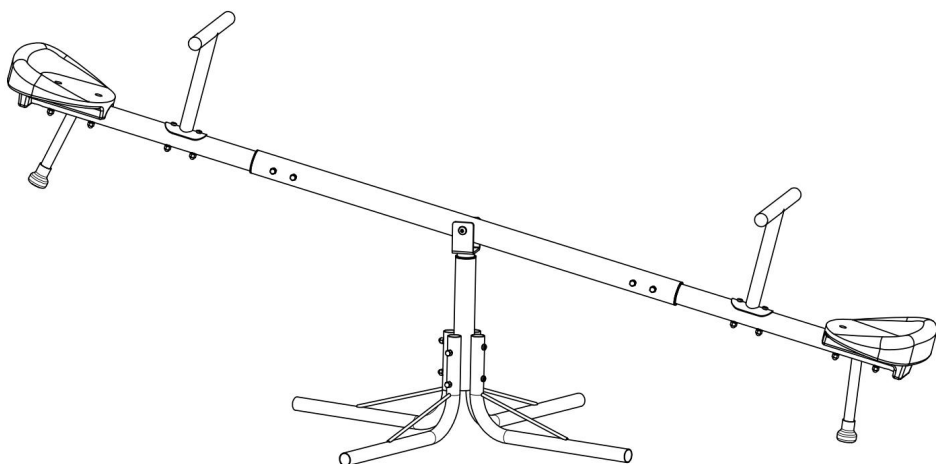

VEVOR

Affordable. Reliable. Home Improvement.

SEESAW

MODELL: 84019

Dies ist die Originalanleitung. Bitte lesen Sie alle Anweisungen sorgfältig durch, bevor Sie das Gerät in Betrieb nehmen. VEVOR behält sich das Recht vor, die Bedienungsanleitung klar und deutlich zu interpretieren. Das Aussehen des Produkts hängt vom gelieferten Produkt ab. Bitte haben Sie Verständnis dafür, dass wir Sie nicht erneut über Technologie- oder Software-Updates informieren.