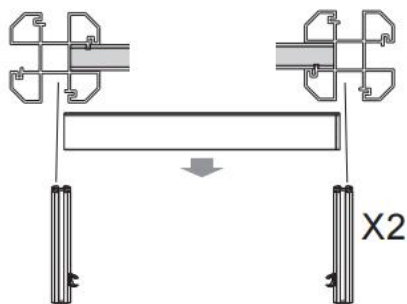

Pay attention to the position of the card slot and insert the baffle into the post