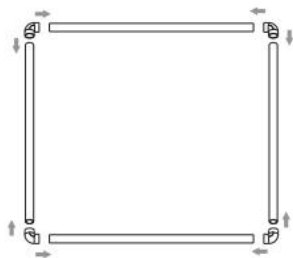

Pay attention to the position of the card slot and insert the baffle into the post