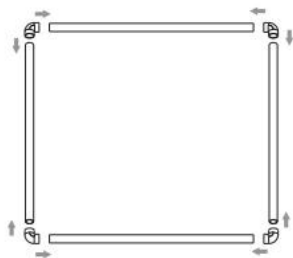

STRUCTURE DIAGRAM AND COMPONENTS

INSTALLATION AND INSTRUCTION

Fix the pipe support seat on the column according to the position of the reserved hole of the column.

Pay attention to the position of the card slot and insert the baffle into the post