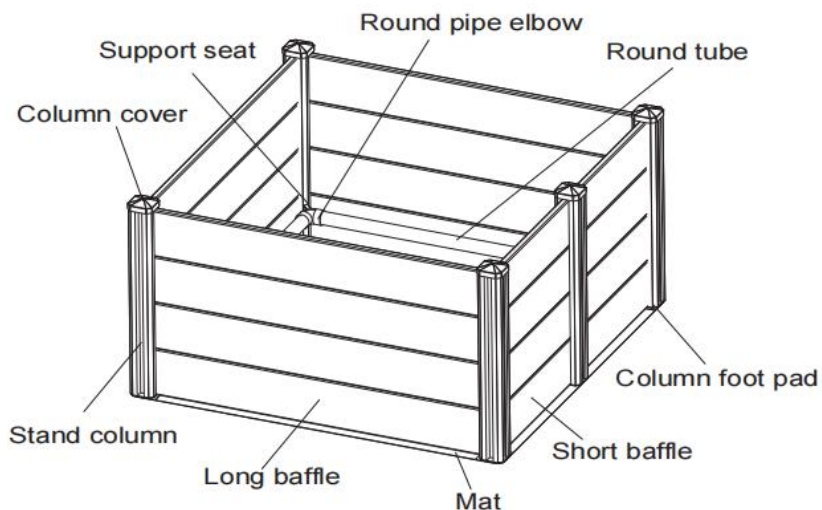

STRUCTURE DIAGRAM AND COMPONENTS