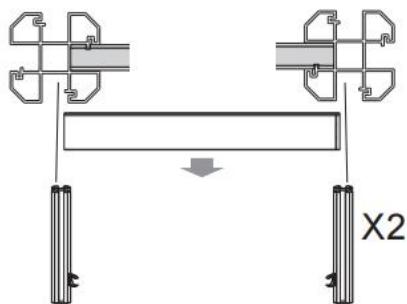

STRUCTURE DIAGRAM AND COMPONENTS

INSTALLATION AND INSTRUCTION

Fix the pipe support seat on the column according to the position of the reserved hole of the column.

Pay attention to the position of the card slot and insert the baffle into the post