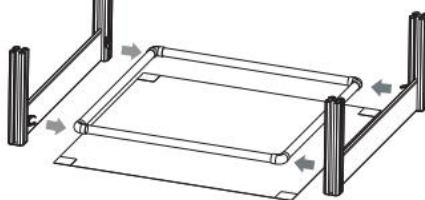

STRUCTURE DIAGRAM AND COMPONENTS

INSTALLATION AND INSTRUCTION

Fix the pipe support seat on the column according to the position of the reserved hole of the column.

Pay attention to the position of the card slot and insert the baffle into the post