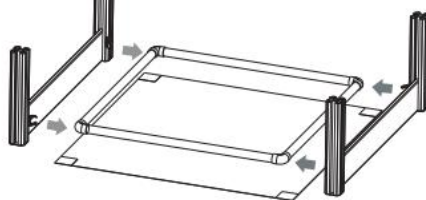

STRUCTURE DIAGRAM AND COMPONENTS

INSTALLATION AND INSTRUCTION

Fix the pipe support seat on the column according to the position of the reserved hole of the column.

Pay attention to the position of the card slot and insert the baffle into the post