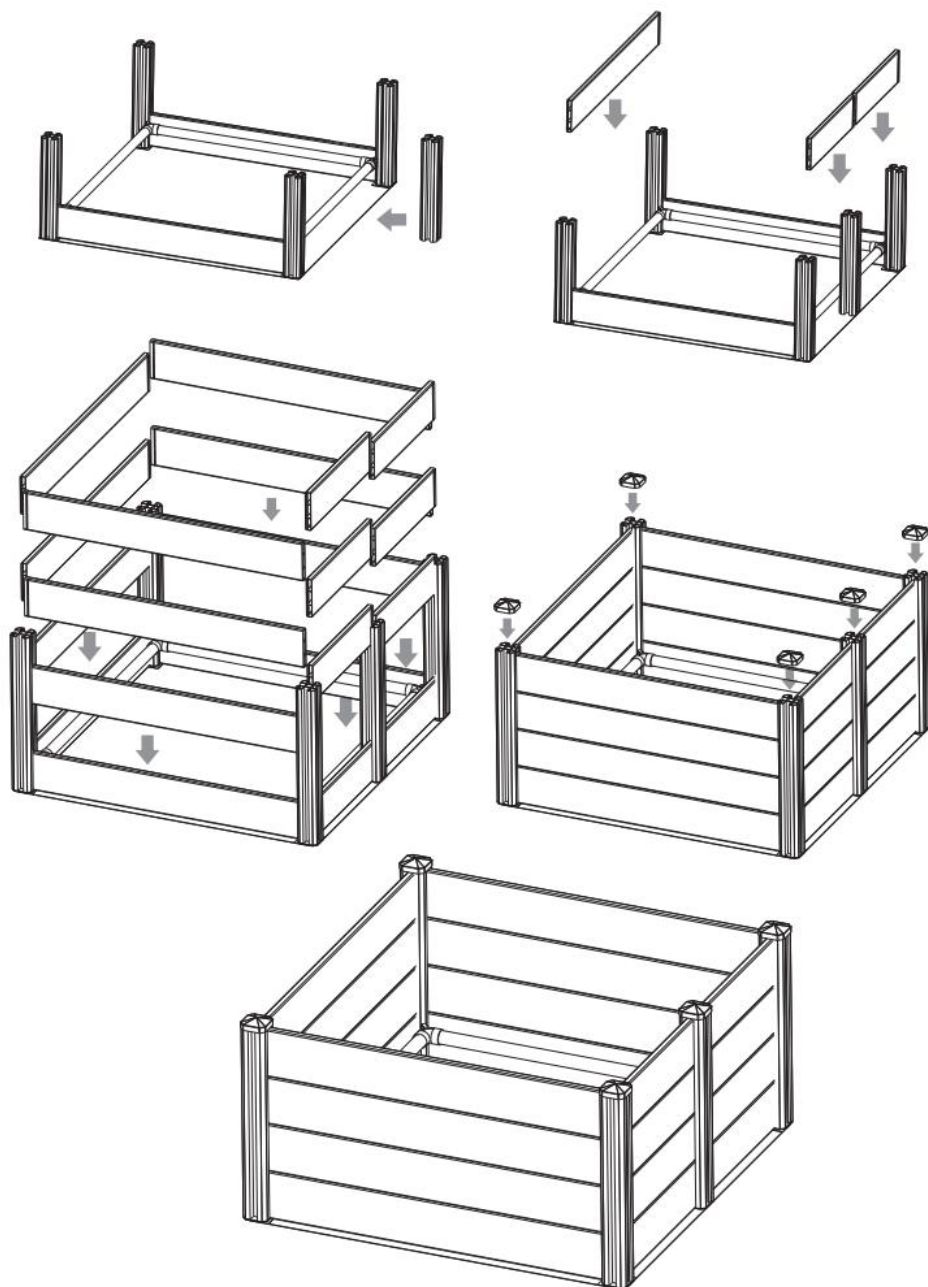

INSTALLATION AND INSTRUCTION