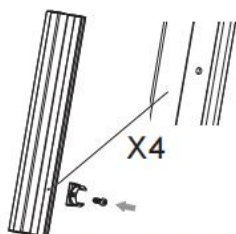

INSTALLATION AND INSTRUCTION

Fix the pipe support seat on the column according to the position of the reserved hole of the column.