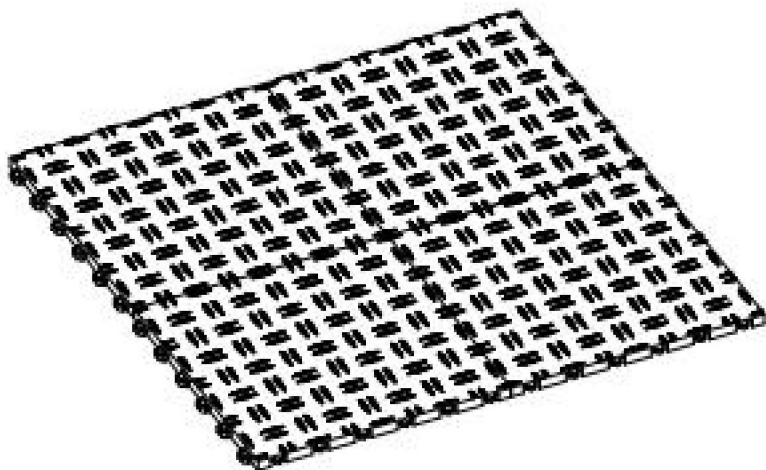

# VEVOR®

TOUGH TOOLS, HALF PRICE

Garage Golv

MODELL: JQ-3050BK/JQ-3025BK/JQ-3050SMH/JQ-3025SMH/JQ-3050S  
L/JQ-3050RD/JQ-3025RD/JQ-3050BU/JQ-3025BU