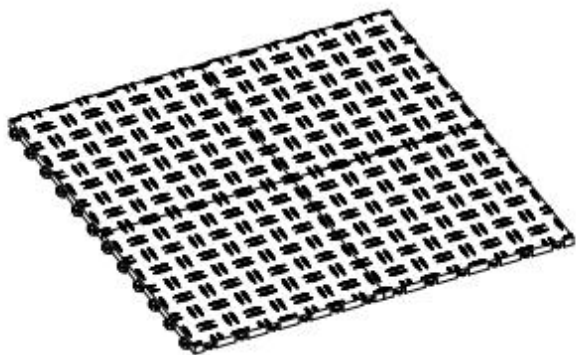

into their mouth.

5. Please do not put the product into the washing machine, it is recommended to wash by hand.
6. Please do not contact this product with corrosive chemicals and sharp knives.
7. Children and minors are not allowed to use this product to avoid causing personal injury
8. The safety precautions and instructions given in this manual are unable to cover in detail all the conditions and situations that may arise.
9. The operator and/or user must use common sense and caution when operating the product especially for any matters that are not referred in the above.

SAVE THESE INSTRUCTIONS

OPERATION

Installation instructions