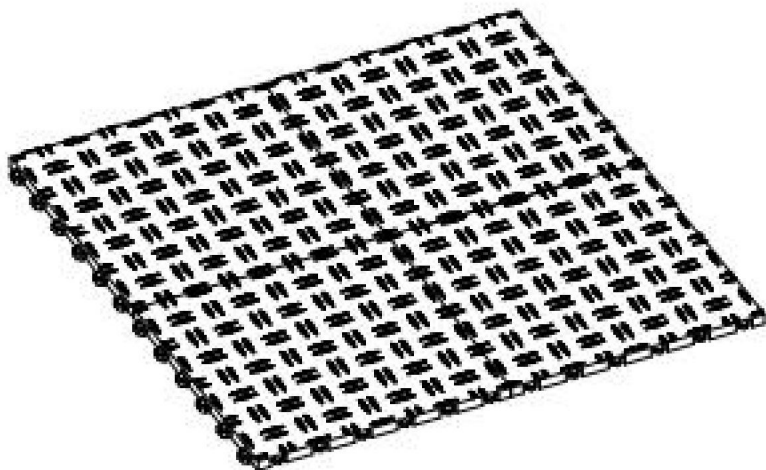

# VEVOR<sup>®</sup>

TOUGH TOOLS, HALF PRICE

Garagevloeren

MODEL: JQ-3050BK/JQ-3025BK/JQ-3050SMH/JQ-3025SMH/JQ-3050S  
L/JQ-3050RD/JQ-3025RD/JQ-3050BU/JQ-3025BU