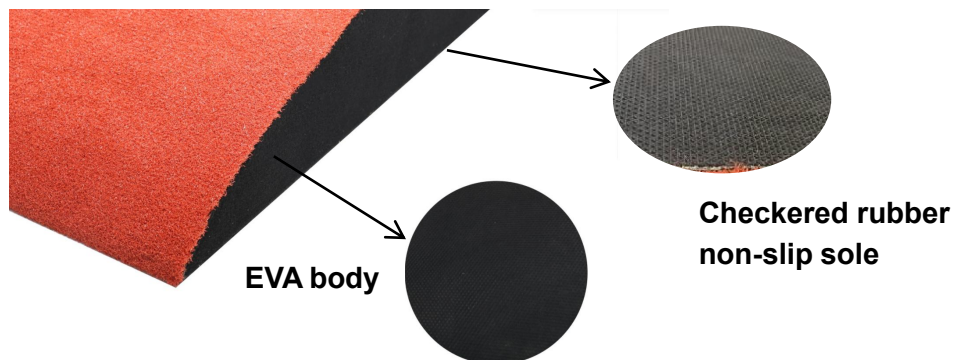

Warning: To reduce the risk of injury, the user must read the instructions manual carefully.

First Time Usage

After receiving it, take out the product and place it in a ventilated place (not outdoors) for 48 hours. Allow the smell to diffuse before using

Storage and Cleaning

It is recommended to bring back to the indoor ventilated position after each use, and do not be exposed to the outdoors for a long time.

Do not allow sharp objects to scratch the product, which may cause damage to the product.

Keep away from fire.

Product details