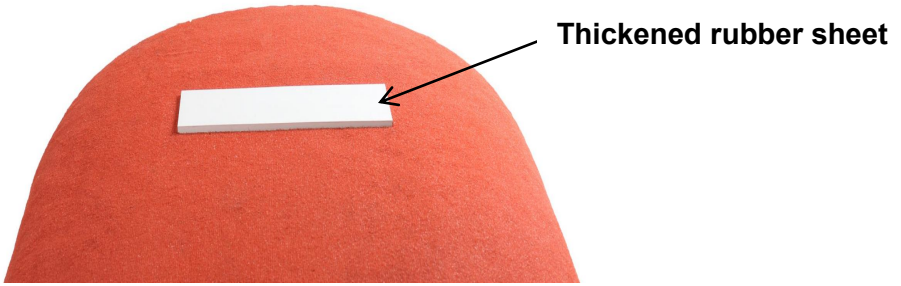

WARNINGS

Note: Do not stand on the side of the product when using, it is easy to fall.

- .Ages 6+
- .For intended use only
- .Use under adult supervision
- .Only set up on flat, even ground