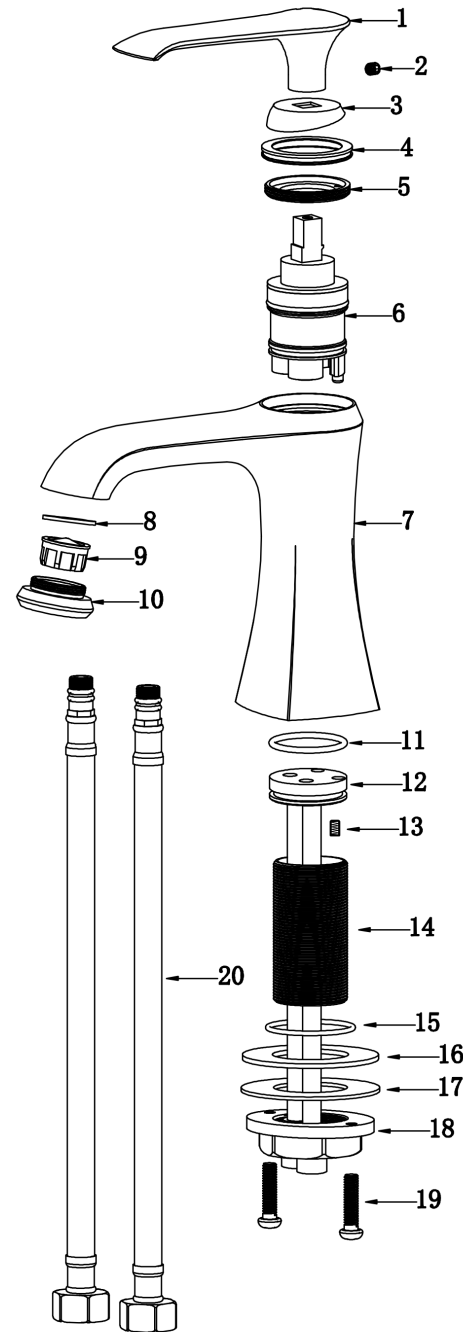

Karran®

INSTALLATION GUIDE

Woodburn

Models: KBF410C
KBF410MB
KBF410ORB
KBF410SS

COMPONENT LIST	QTY
1 - Faucet Body	1
2 - O-Ring	1
3 - Rubber Washer	1
4 - Metal Washer	1
5 - Mounting Hardware	1
6 - Screw	2

2

3

4

5

6

7

1 - Handle

2 - Screw

3 - Cover

4 - Cover

5 - Nut

6 - Cartridge

7 - Faucet Body

8 - Gasket

9 - Aerator

10 - Aerator cover

19 - Screw

20 - Water Lines