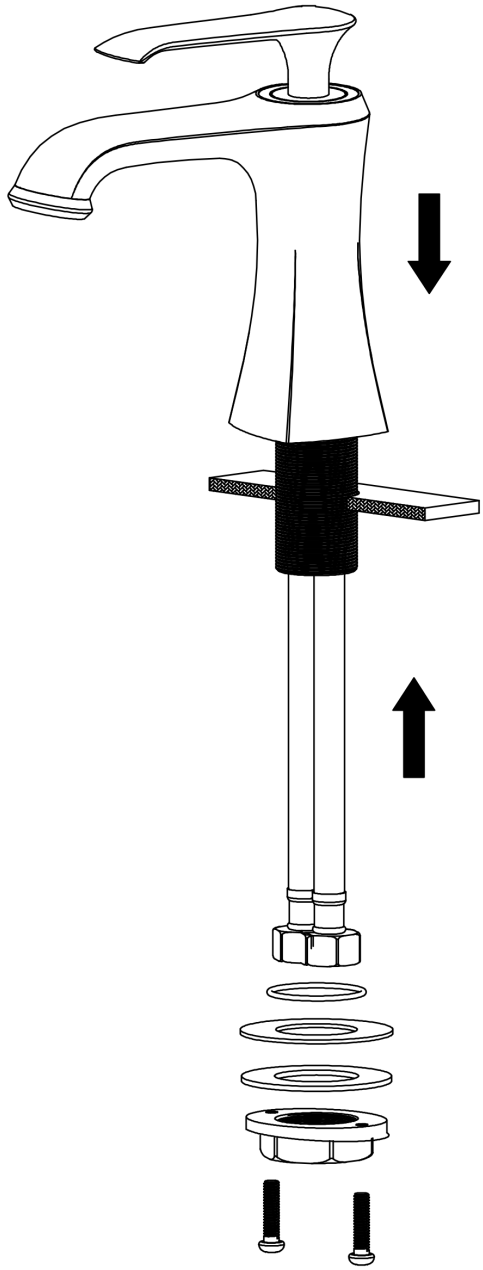

Karran®

INSTALLATION GUIDE

Woodburn

Models: KBF410C
KBF410MB
KBF410ORB
KBF410SS

COMPONENT LIST	QTY
1 - Faucet Body	1
2 - O-Ring	1
3 - Rubber Washer	1
4 - Metal Washer	1
5 - Mounting Hardware	1
6 - Screw	2

2

3

4

5

6

7

1 - Handle

2 - Screw

3 - Cover

4 - Cover

5 - Nut

6 - Cartridge

7 - Faucet Body

8 - Gasket

9 - Aerator

10 - Aerator cover

19 - Screw

20 - Water Lines