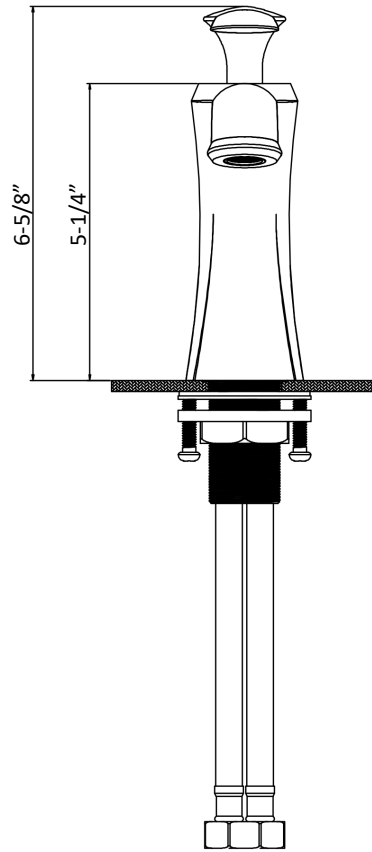

Karran®

INSTALLATION GUIDE

Woodburn

Models: KBF410C
KBF410MB
KBF410ORB
KBF410SS

COMPONENT LIST	QTY
1 - Faucet Body	1
2 - O-Ring	1
3 - Rubber Washer	1
4 - Metal Washer	1
5 - Mounting Hardware	1
6 - Screw	2

2

3

4

5

6

7

1 - Handle

2 - Screw

3 - Cover

4 - Cover

5 - Nut

6 - Cartridge

7 - Faucet Body

8 - Gasket

9 - Aerator

10 - Aerator cover

19 - Screw

20 - Water Lines