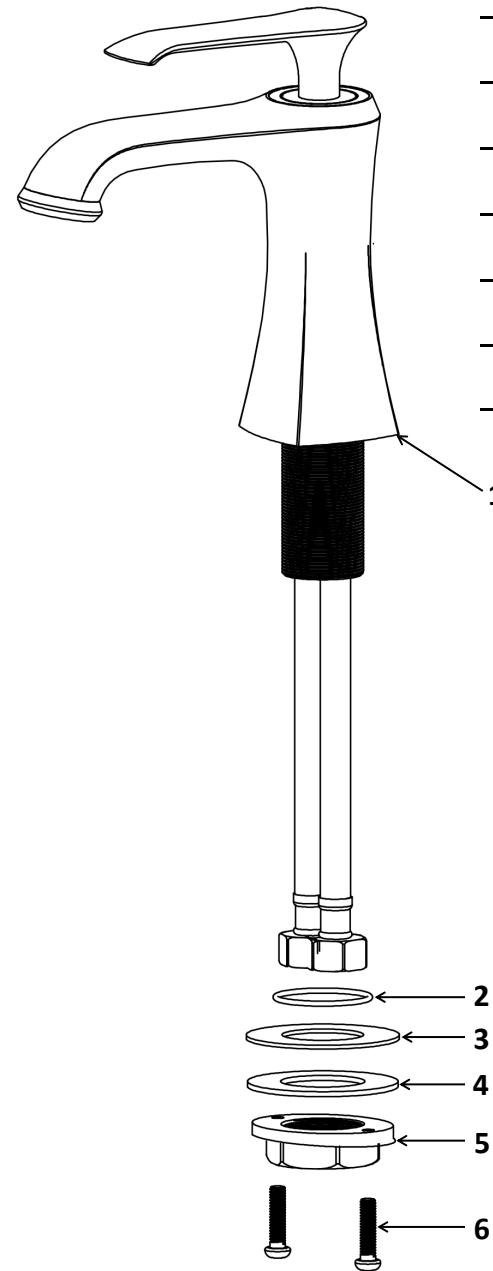

Karran®

INSTALLATION GUIDE

Woodburn

Models: KBF410C
KBF410MB
KBF410ORB
KBF410SS

COMPONENT LIST	QTY
1 - Faucet Body	1
2 - O-Ring	1
3 - Rubber Washer	1
4 - Metal Washer	1
5 - Mounting Hardware	1
6 - Screw	2

2

3

4

5

6

7

1 - Handle

2 - Screw

3 - Cover

4 - Cover

5 - Nut

6 - Cartridge

7 - Faucet Body

8 - Gasket

9 - Aerator

10 - Aerator cover

19 - Screw

20 - Water Lines