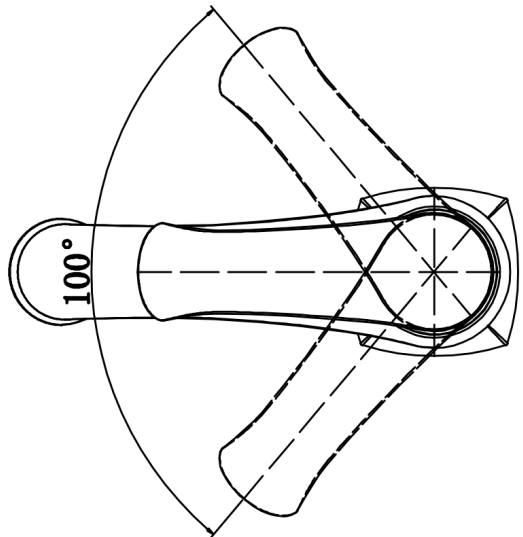

Karran®

INSTALLATION GUIDE

Woodburn

Models: KBF410C
KBF410MB
KBF410ORB
KBF410SS

COMPONENT LIST	QTY
1 - Faucet Body	1
2 - O-Ring	1
3 - Rubber Washer	1
4 - Metal Washer	1
5 - Mounting Hardware	1
6 - Screw	2

2

3

4

5

6

7

1 - Handle

2 - Screw

3 - Cover

4 - Cover

5 - Nut

6 - Cartridge

7 - Faucet Body

8 - Gasket

9 - Aerator

10 - Aerator cover