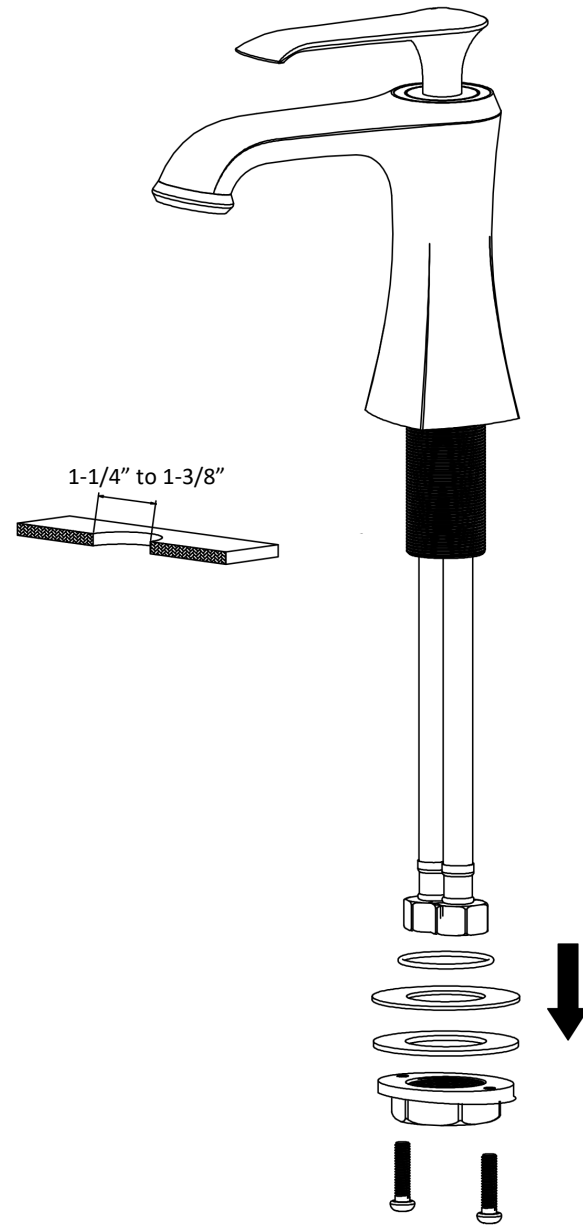

Karran®

INSTALLATION GUIDE

Woodburn

Models: KBF410C
KBF410MB
KBF410ORB
KBF410SS

COMPONENT LIST	QTY
1 - Faucet Body	1
2 - O-Ring	1
3 - Rubber Washer	1
4 - Metal Washer	1
5 - Mounting Hardware	1
6 - Screw	2

2

3

4

5

6

7

1 - Handle

2 - Screw

3 - Cover

4 - Cover

5 - Nut

6 - Cartridge

7 - Faucet Body

8 - Gasket

9 - Aerator

10 - Aerator cover

19 - Screw

20 - Water Lines