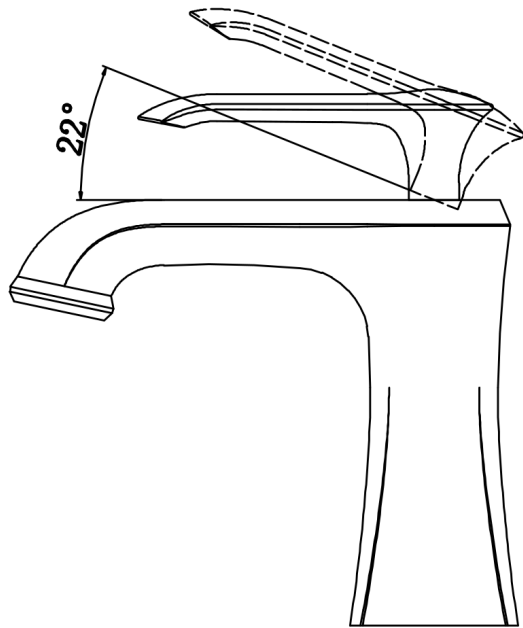

Karran®

INSTALLATION GUIDE

Woodburn

Models: KBF410C
KBF410MB
KBF410ORB
KBF410SS

COMPONENT LIST	QTY
1 - Faucet Body	1
2 - O-Ring	1
3 - Rubber Washer	1
4 - Metal Washer	1
5 - Mounting Hardware	1
6 - Screw	2

2

3

4

5

6

7

1 - Handle

2 - Screw

3 - Cover

4 - Cover

5 - Nut

6 - Cartridge

7 - Faucet Body

8 - Gasket

9 - Aerator

10 - Aerator cover