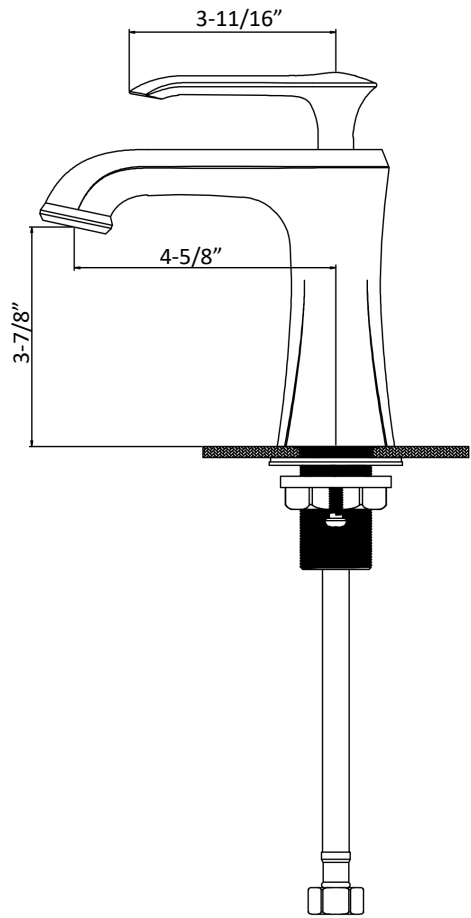

Karran®

INSTALLATION GUIDE

Woodburn

Models: KBF410C
KBF410MB
KBF410ORB
KBF410SS

COMPONENT LIST	QTY
1 - Faucet Body	1
2 - O-Ring	1
3 - Rubber Washer	1
4 - Metal Washer	1
5 - Mounting Hardware	1
6 - Screw	2

2

3

4

5

6

7

1 - Handle

2 - Screw

3 - Cover

4 - Cover

5 - Nut

6 - Cartridge

7 - Faucet Body

8 - Gasket

9 - Aerator

10 - Aerator cover

19 - Screw

20 - Water Lines