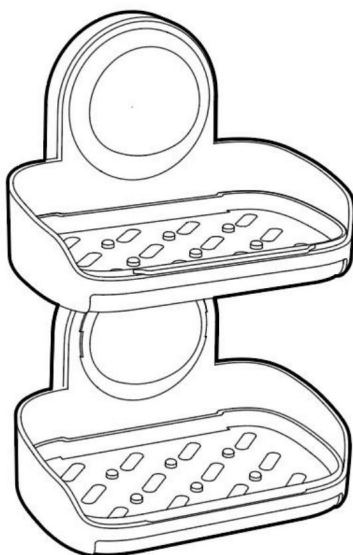

VEVOR[®]

TOUGH TOOLS, HALF PRICE

Technical Support and E-Warranty Certificate

www.vevor.com/support

VEVOR®

TOUGH TOOLS, HALF PRICE

Plastikowe mydelniczki do montażu na ścianie

Model: AW769