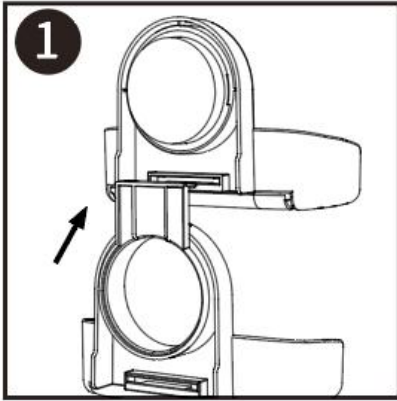

INSTALLATION METHOD

Tips: If you need to remove / install the suction cup, you can align the buckle and tighten to the left after the card.

Warning

1. Vomiting; do not climb or pull with a suction cup.
2. Do not scrape or stretch with a vacuum cleaner.
3. Include widgets. There is a risk of suffocation. Not suitable for children under 3 years old. Adult supervision is required. Note: KleKletel, choking risk. Not suitable for children under 3 years old. Requires adult supervision.