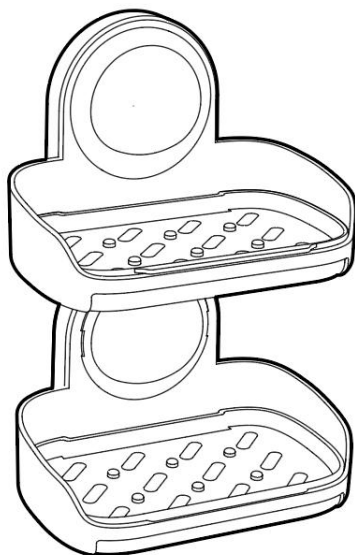

VEVOR®

TOUGH TOOLS, HALF PRICE

Plastic Wall Mount Soap Dishes

Model: AW769

NEED HELP? CONTACT US!

Have product questions? Need technical support? Please feel free to contact us:

Technical Support and E-Warranty Certificate
www.vevor.com/support