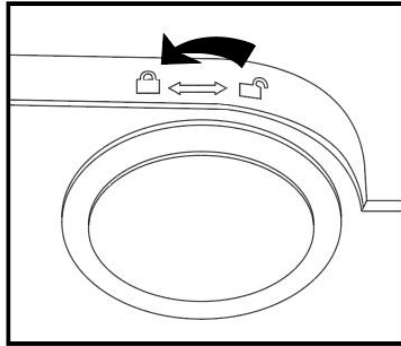

INSTALLATION METHOD

Tips: If you need to remove / install the suction cup, you can align the buckle and tighten to the left after the card.

Warning

1. Vomiting; do not climb or pull with a suction cup.
2. Do not scrape or stretch with a vacuum cleaner.
3. Include widgets. There is a risk of suffocation. Not suitable for children under 3 years old. Adult supervision is required. Note: KleKletel, choking risk. Not suitable for children under 3 years old. Requires adult supervision.