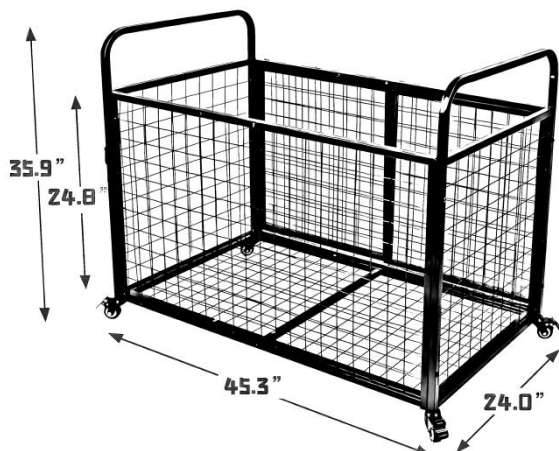

VEVOR®

TOUGH TOOLS, HALF PRICE

SPORTS BALL STORAGE CART

MODELLO: RF-RY-026

Il rendering è solo di riferimento e il prodotto potrebbe essere aggiornato.

La promozione del sito web prevarrà

NEED HELP? CONTACT US!

Have product questions? Need technical support? Please feel free to contact us:

Technical Support and E-Warranty Certificate
www.vevor.com/support

This is the original instruction, please read all manual instructions carefully before operating. VEVOR reserves a clear interpretation of our user manual. The appearance of the product shall be subject to the product you received. Please forgive us that we won't inform you again if there are any technology or software updates on our product.