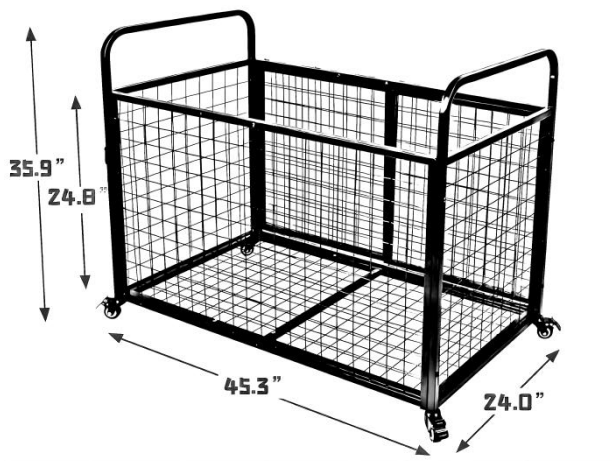

VEVOR®

TOUGH TOOLS, HALF PRICE

SPORTS BALL STORAGE CART

MODÈLE : RF-RY-026

Le rendu est fourni à titre indicatif uniquement et le produit peut être mis à niveau. La promotion du site Web prévaudra

NEED HELP? CONTACT US!

Have product questions? Need technical support? Please feel free to contact us:

Technical Support and E-Warranty Certificate
www.vevor.com/support

This is the original instruction, please read all manual instructions carefully before operating. VEVOR reserves a clear interpretation of our user manual. The appearance of the product shall be subject to the product you received. Please forgive us that we won't inform you again if there are any technology or software updates on our product.