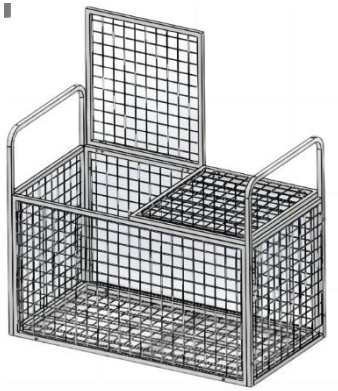

until repairs are made and factory replacement parts are installed.

PART LIST

1. Lock the components and screws according to the diagram

2. Keep in mind the progress of hinge use. The doors and windows of the activity.

3. After completing all installations according to the above requirements, install the four wheels of the sports ball storage truck at the bottom.

Sports Ball Storage Cart	
Model	RF-RY-026
Dimensions	1150*610*912mm
Storage function	sports gear
Type	free stand
N.W	15.86 kg