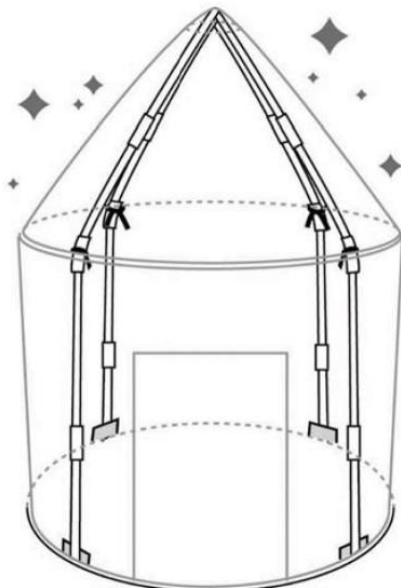

3. Repeat same steps for the other 3 support bars.