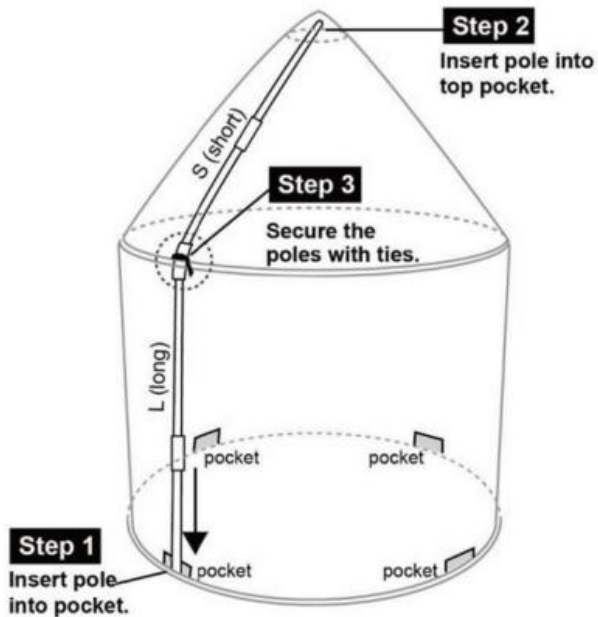

Part List		
Code	Name	QTY.
A	Cone Tent	1
B	Climb Tunnel	1
C	Ball Pool	1
D	Bag	1
E	Binding Tape	2
F	Support Bar	4

Product Introduction

Cone tent assembly steps:

1. Spread support bar.

2. Installing the support bar.

3. Repeat same steps for the other 3 support bars.

Storage Method

1. Cone Tent

2. Climb Tunnel

3. Ball Pool

Address: Baoshanqu Shuangchenglu 803long 11hao 1602A-1609shi
Shanghai

Imported to AUS: SIHAO PTY LTD. 1 ROKEVA STREET EASTWOOD
NSW 2122 Australia