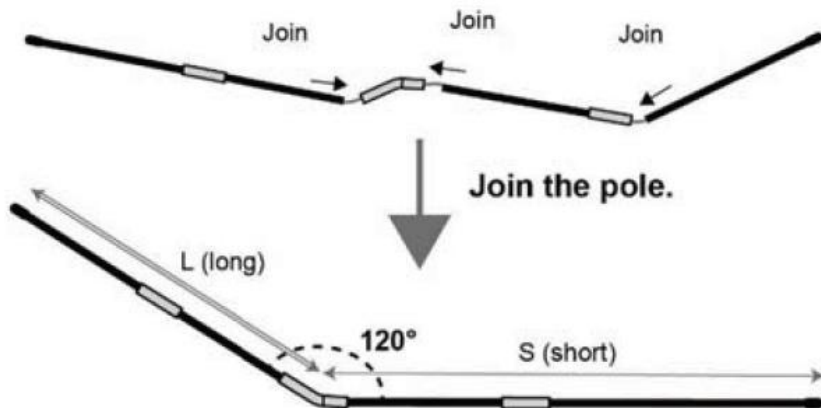

2 . Installation av stödstången .

3 . Upprepa samma steg för de andra 3 stödstångerna .