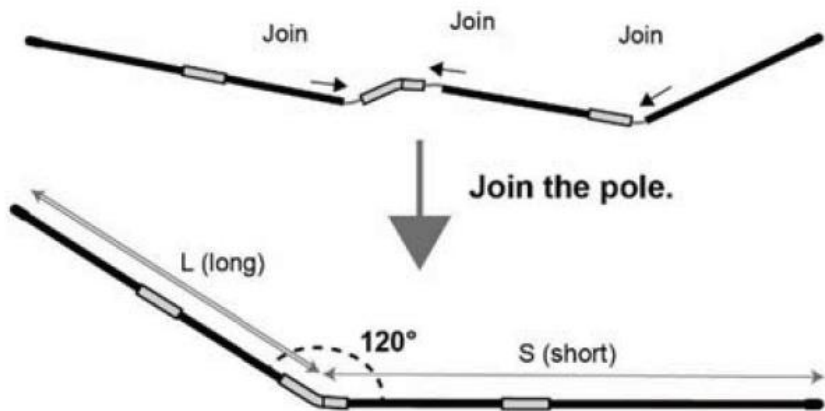

Part List		
Code	Name	QTY.
A	Cone Tent	1
B	Climb Tunnel	1
C	Ball Pool	1
D	Bag	1
E	Binding Tape	2
F	Support Bar	4

Product Introduction

Cone tent assembly steps:

1. Spread support bar.

2. Installing the support bar.