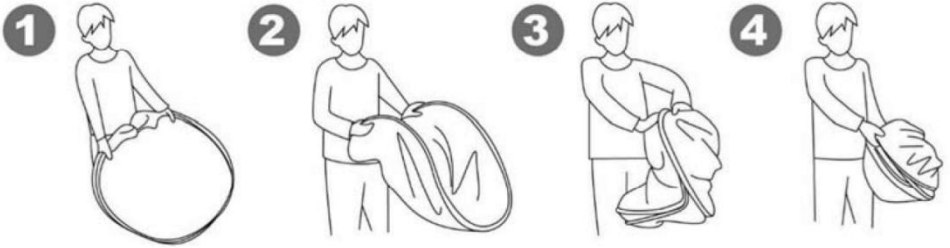

Part List		
Code	Name	QTY.
A	Cone Tent	1
B	Climb Tunnel	1
C	Ball Pool	1
D	Bag	1
E	Binding Tape	2
F	Support Bar	4

Product Introduction

Cone tent assembly steps:

1. Spread support bar.

2. Installing the support bar.

3. Repeat same steps for the other 3 support bars.

Storage Method

1. Cone Tent

2. Climb Tunnel

3. Ball Pool

Address: Baoshanqu Shuangchenglu 803long 11hao 1602A-1609shi
Shanghai

Imported to AUS: SIHAO PTY LTD. 1 ROKEVA STREET EASTWOOD
NSW 2122 Australia