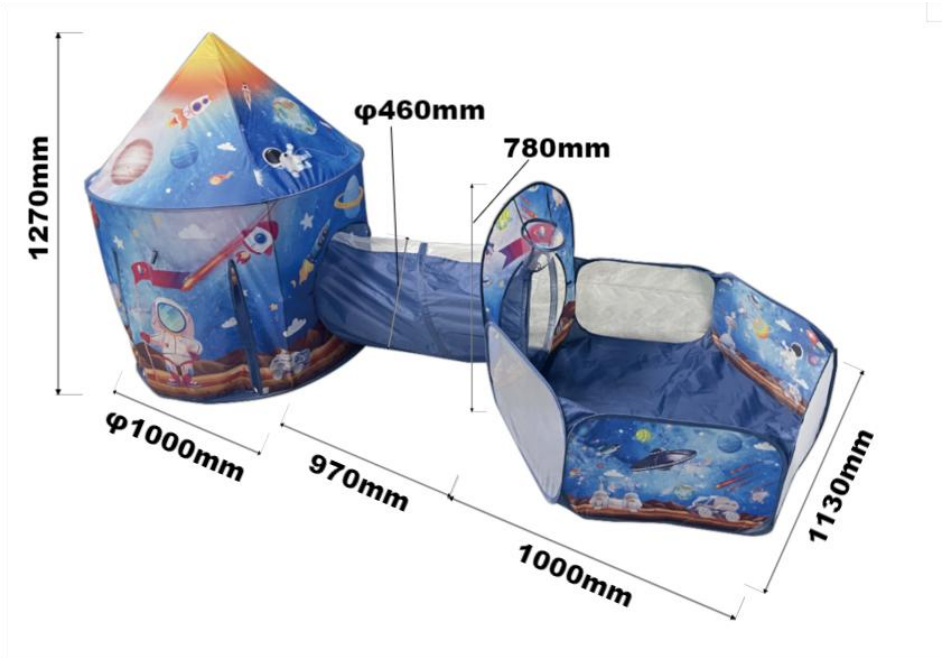

Part List		
Code	Name	QTY.
A	Cone Tent	1
B	Climb Tunnel	1
C	Ball Pool	1
D	Bag	1
E	Binding Tape	2
F	Support Bar	4

Product Introduction

Cone tent assembly steps:

1. Spread support bar.

2. Installing the support bar.