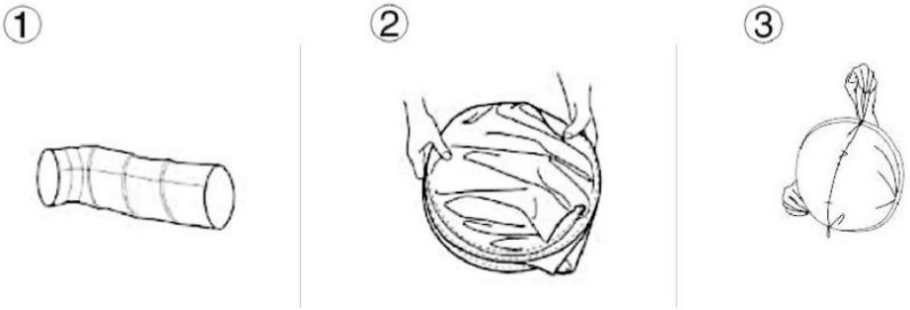

3. Repeat same steps for the other 3 support bars.

Storage Method

1. Cone Tent

2. Climb Tunnel

3. Ball Pool

Address: Baoshanqu Shuangchenglu 803long 11hao 1602A-1609shi
Shanghai

Imported to AUS: SIHAO PTY LTD. 1 ROKEVA STREET EASTWOOD
NSW 2122 Australia