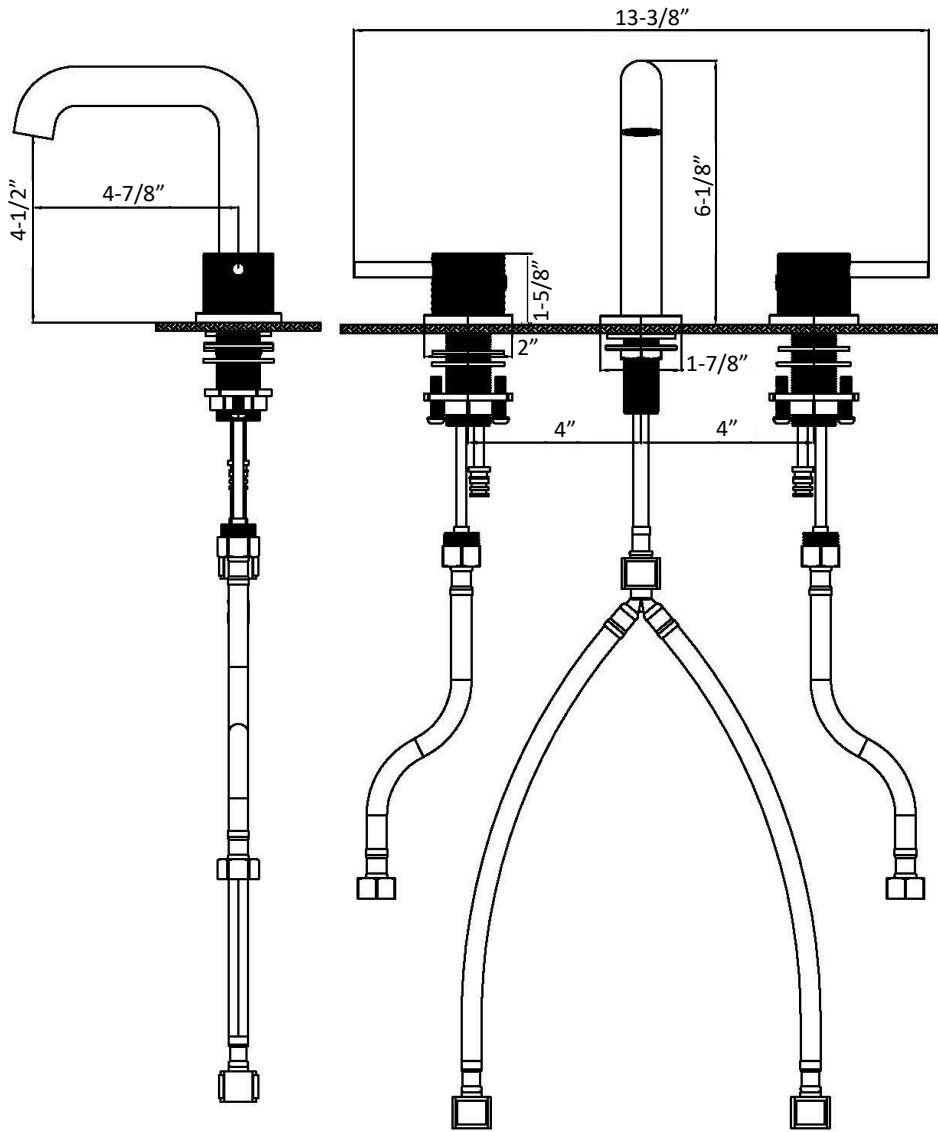

Karran®

INSTALLATION GUIDE

Tryst

Models: KBF464C
KBF464MB
KBF464SS

COMPONENT LIST	QTY
1 - Faucet Handles	2
2 - Faucet Body	1
3 - Rubber Washer	3
4 - Metal Washer	3
5 - Mounting Hardware	3
6 - Screws	4
7 - Water Lines	2
8 - Water Line	1

2

3

6

7

- 1 - Handle
- 2 - Screw
- 3 - Screw Cover
- 4 - Cartridge
- 5 - Flange
- 6 - Aerator Cover
- 7 - Flange
- 8 - Base
- 9 - Rubber Washer
- 10 - Metal Washer
- 11 - Mounting Hardware
- 12 - Screws
- 13 - Faucet Body
- 14 - Aerator
- 15 - Flange
- 16 - Base
- 17 - Water Line
- 18 - Metal Washer
- 19 - Mounting Hardware
- 20 - Water Lines
- 21 - Water Lines