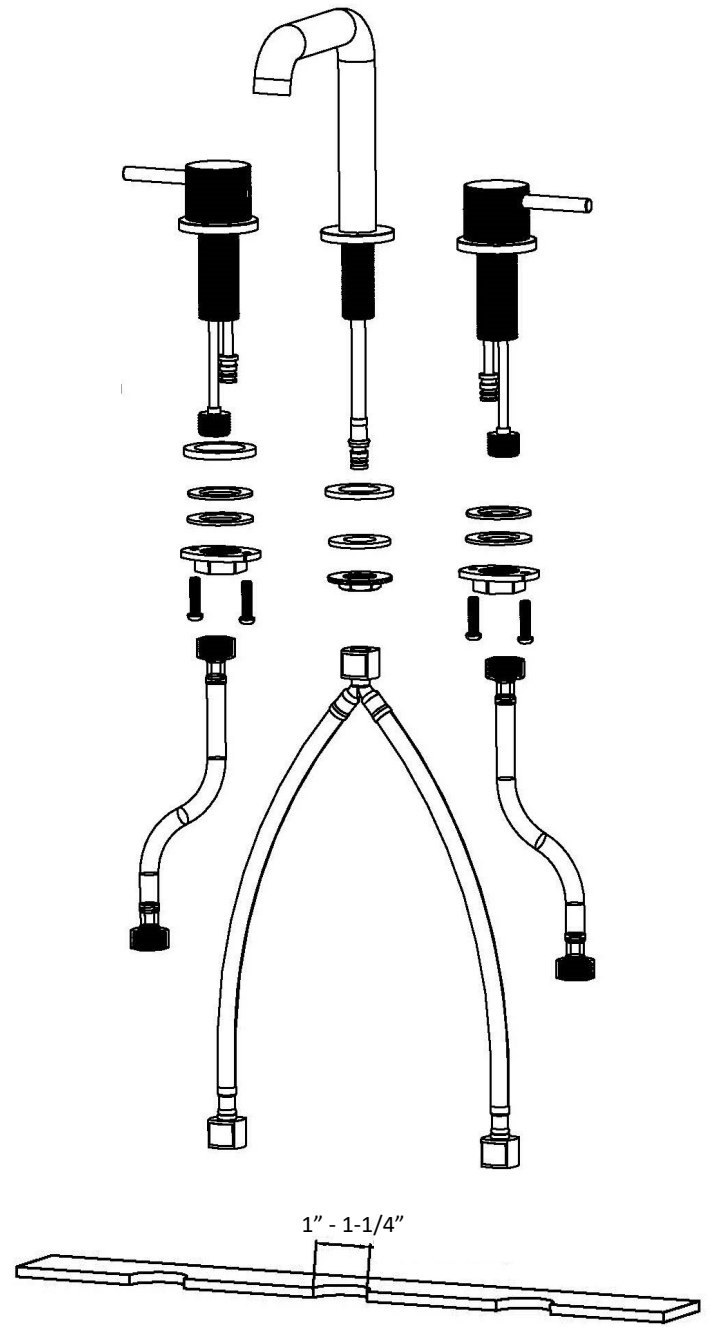

Karran®

INSTALLATION GUIDE

Tryst

Models: KBF464C
KBF464MB
KBF464SS

COMPONENT LIST	QTY
1 - Faucet Handles	2
2 - Faucet Body	1
3 - Rubber Washer	3
4 - Metal Washer	3
5 - Mounting Hardware	3
6 - Screws	4
7 - Water Lines	2
8 - Water Line	1

2

3

6

7

- 1 - Handle
- 2 - Screw
- 3 - Screw Cover
- 4 - Cartridge
- 5 - Flange
- 6 - Aerator Cover
- 7 - Flange
- 8 - Base
- 9 - Rubber Washer
- 10 - Metal Washer
- 11 - Mounting Hardware
- 12 - Screws
- 13 - Faucet Body
- 14 - Aerator
- 15 - Flange
- 16 - Base
- 17 - Water Line
- 18 - Metal Washer
- 19 - Mounting Hardware
- 20 - Water Lines
- 21 - Water Lines