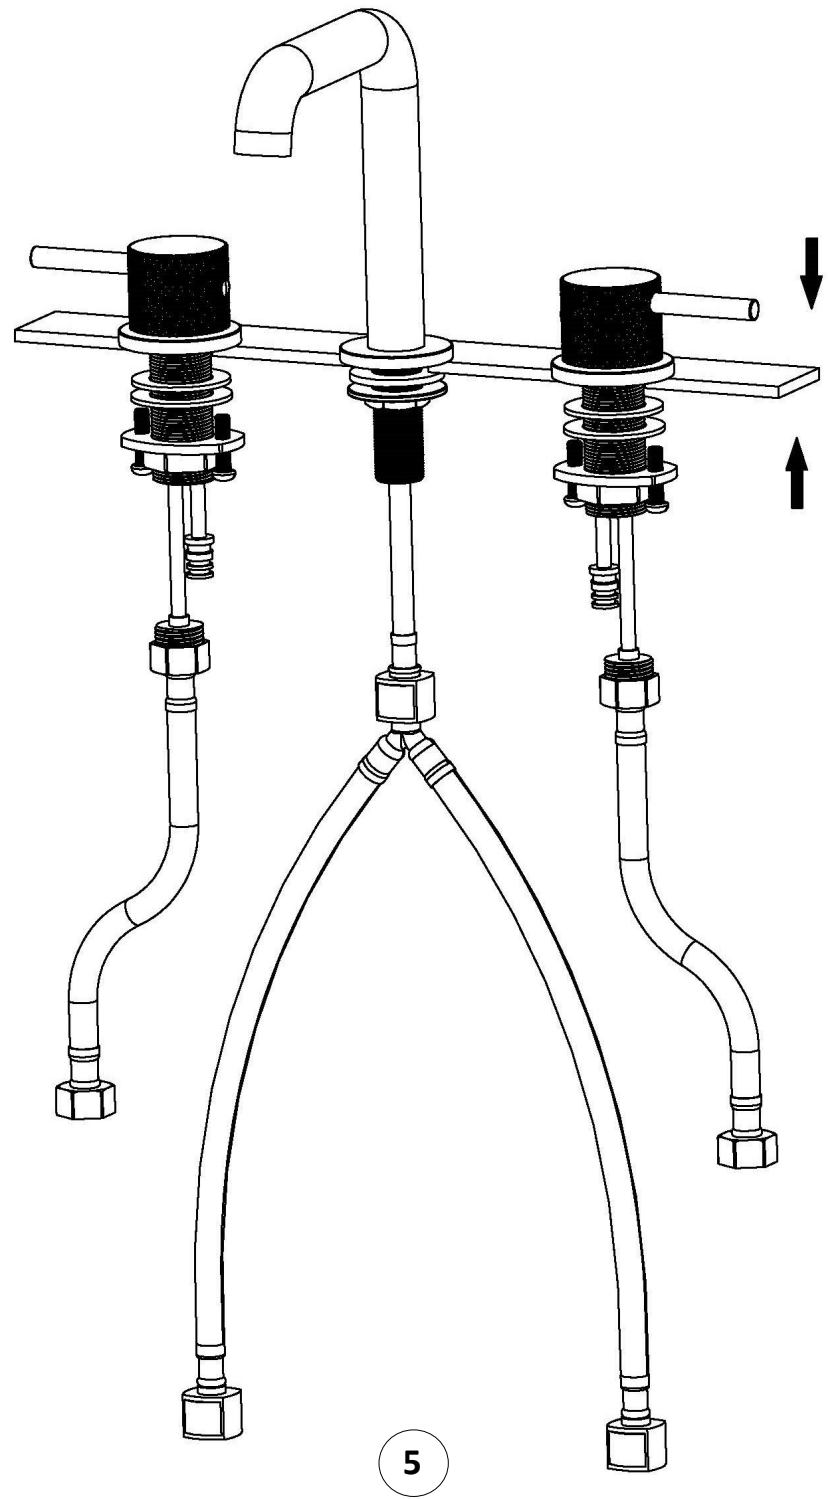

Karran®

INSTALLATION GUIDE

Tryst

Models: KBF464C
KBF464MB
KBF464SS

COMPONENT LIST	QTY
1 - Faucet Handles	2
2 - Faucet Body	1
3 - Rubber Washer	3
4 - Metal Washer	3
5 - Mounting Hardware	3
6 - Screws	4
7 - Water Lines	2
8 - Water Line	1

2

3

6

7

- 1 - Handle
- 2 - Screw
- 3 - Screw Cover
- 4 - Cartridge
- 5 - Flange
- 6 - Aerator Cover
- 7 - Flange
- 8 - Base
- 9 - Rubber Washer
- 10 - Metal Washer
- 11 - Mounting Hardware
- 12 - Screws
- 13 - Faucet Body
- 14 - Aerator
- 15 - Flange
- 16 - Base
- 17 - Water Line
- 18 - Metal Washer
- 19 - Mounting Hardware
- 20 - Water Lines
- 21 - Water Lines