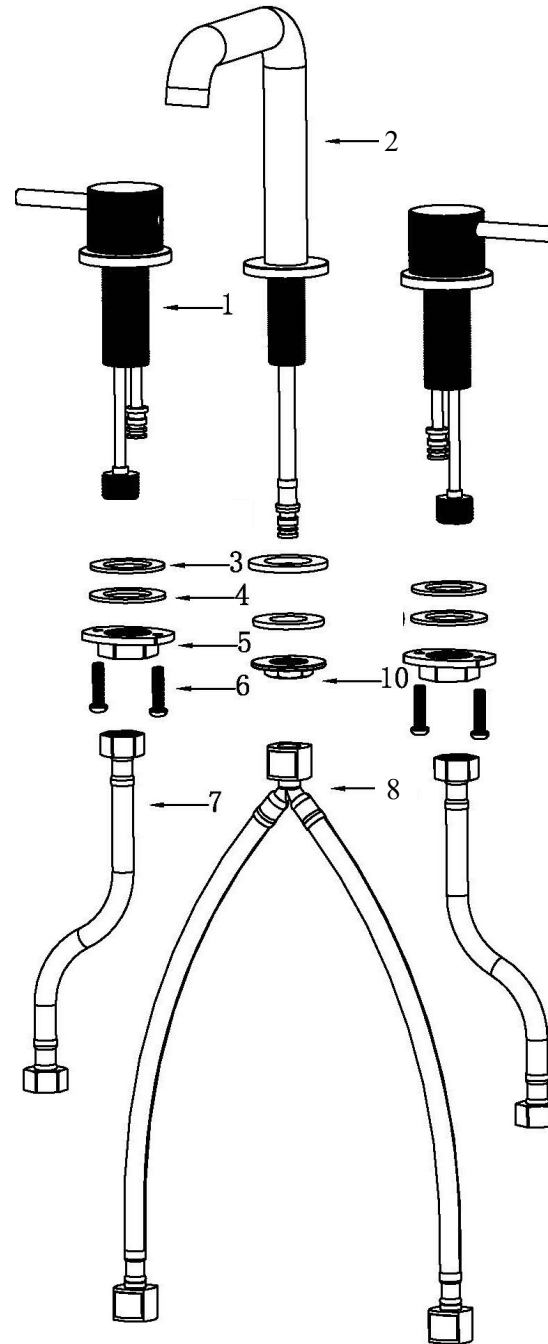

Karran®

INSTALLATION GUIDE

Tryst

Models: KBF464C
KBF464MB
KBF464SS

COMPONENT LIST	QTY
1 - Faucet Handles	2
2 - Faucet Body	1
3 - Rubber Washer	3
4 - Metal Washer	3
5 - Mounting Hardware	3
6 - Screws	4
7 - Water Lines	2
8 - Water Line	1

2

3

6

7

- 1 - Handle
- 2 - Screw
- 3 - Screw Cover
- 4 - Cartridge
- 5 - Flange
- 6 - Aerator Cover
- 7 - Flange
- 8 - Base
- 9 - Rubber Washer
- 10 - Metal Washer
- 11 - Mounting Hardware
- 12 - Screws
- 13 - Faucet Body
- 14 - Aerator
- 15 - Flange
- 16 - Base
- 17 - Water Line
- 18 - Metal Washer
- 19 - Mounting Hardware
- 20 - Water Lines
- 21 - Water Lines