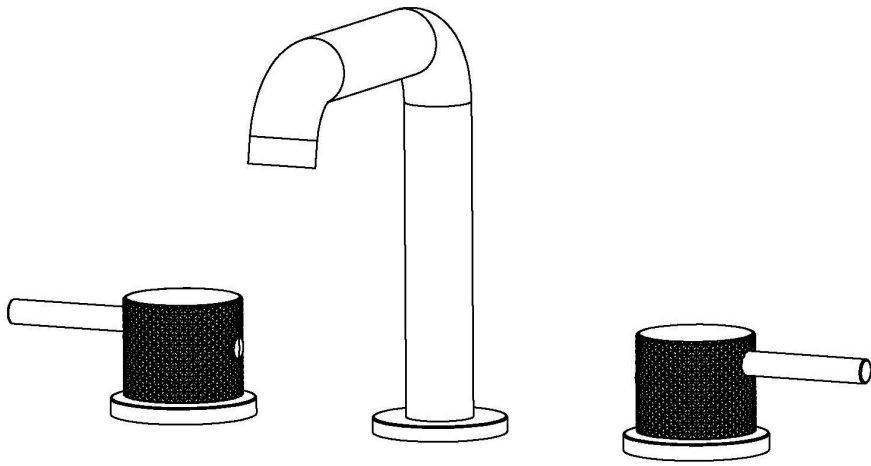

Karran®

INSTALLATION GUIDE

Tryst

Models: KBF464C
KBF464MB
KBF464SS

COMPONENT LIST	QTY
1 - Faucet Handles	2
2 - Faucet Body	1
3 - Rubber Washer	3
4 - Metal Washer	3
5 - Mounting Hardware	3
6 - Screws	4
7 - Water Lines	2
8 - Water Line	1

2

3

6

7

- 1 - Handle
- 2 - Screw
- 3 - Screw Cover
- 4 - Cartridge
- 5 - Flange
- 6 - Aerator Cover
- 7 - Flange
- 8 - Base
- 9 - Rubber Washer
- 10 - Metal Washer
- 11 - Mounting Hardware
- 12 - Screws
- 13 - Faucet Body
- 14 - Aerator
- 15 - Flange
- 16 - Base
- 17 - Water Line
- 18 - Metal Washer
- 19 - Mounting Hardware
- 20 - Water Lines
- 21 - Water Lines