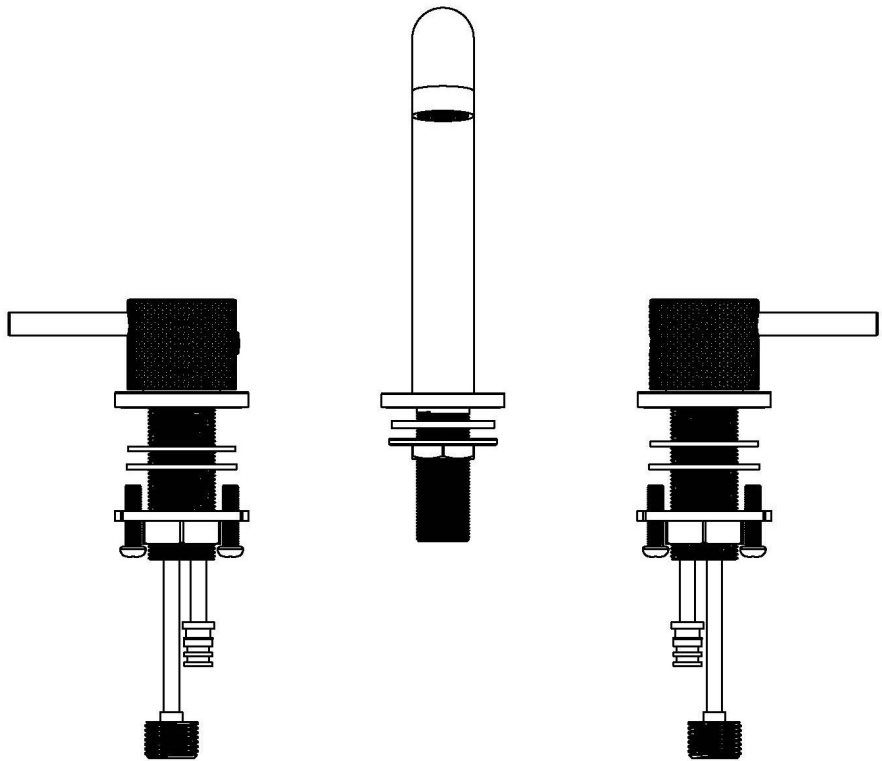

Karran®

INSTALLATION GUIDE

Tryst

Models: KBF464C
KBF464MB
KBF464SS

COMPONENT LIST	QTY
1 - Faucet Handles	2
2 - Faucet Body	1
3 - Rubber Washer	3
4 - Metal Washer	3
5 - Mounting Hardware	3
6 - Screws	4
7 - Water Lines	2
8 - Water Line	1

2

3

6

7

- 1 - Handle
- 2 - Screw
- 3 - Screw Cover
- 4 - Cartridge
- 5 - Flange
- 6 - Aerator Cover
- 7 - Flange
- 8 - Base
- 9 - Rubber Washer
- 10 - Metal Washer
- 11 - Mounting Hardware
- 12 - Screws
- 13 - Faucet Body
- 14 - Aerator
- 15 - Flange
- 16 - Base
- 17 - Water Line
- 18 - Metal Washer
- 19 - Mounting Hardware
- 20 - Water Lines
- 21 - Water Lines