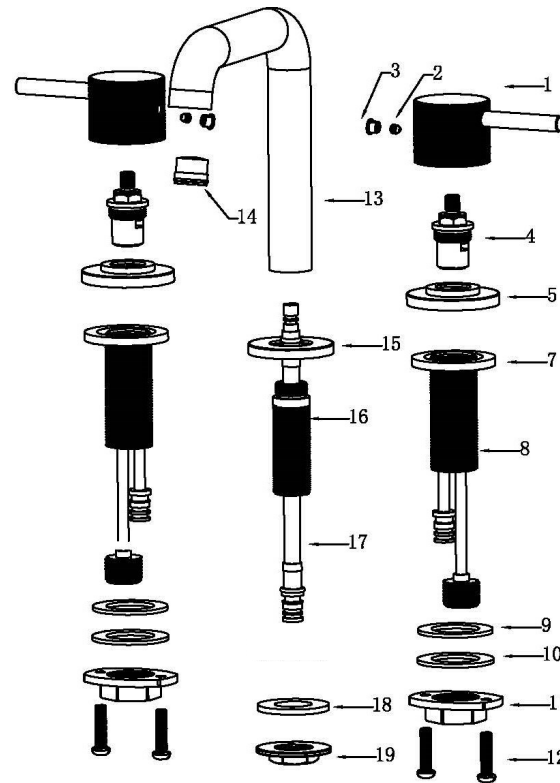

Karran®

INSTALLATION GUIDE

Tryst

Models: KBF464C
KBF464MB
KBF464SS

COMPONENT LIST	QTY
1 - Faucet Handles	2
2 - Faucet Body	1
3 - Rubber Washer	3
4 - Metal Washer	3
5 - Mounting Hardware	3
6 - Screws	4
7 - Water Lines	2
8 - Water Line	1

2

3

6

7

- 1 - Handle
- 2 - Screw
- 3 - Screw Cover
- 4 - Cartridge
- 5 - Flange
- 6 - Aerator Cover
- 7 - Flange
- 8 - Base
- 9 - Rubber Washer
- 10 - Metal Washer
- 11 - Mounting Hardware
- 12 - Screws
- 13 - Faucet Body
- 14 - Aerator
- 15 - Flange
- 16 - Base
- 17 - Water Line
- 18 - Metal Washer
- 19 - Mounting Hardware
- 20 - Water Lines
- 21 - Water Lines