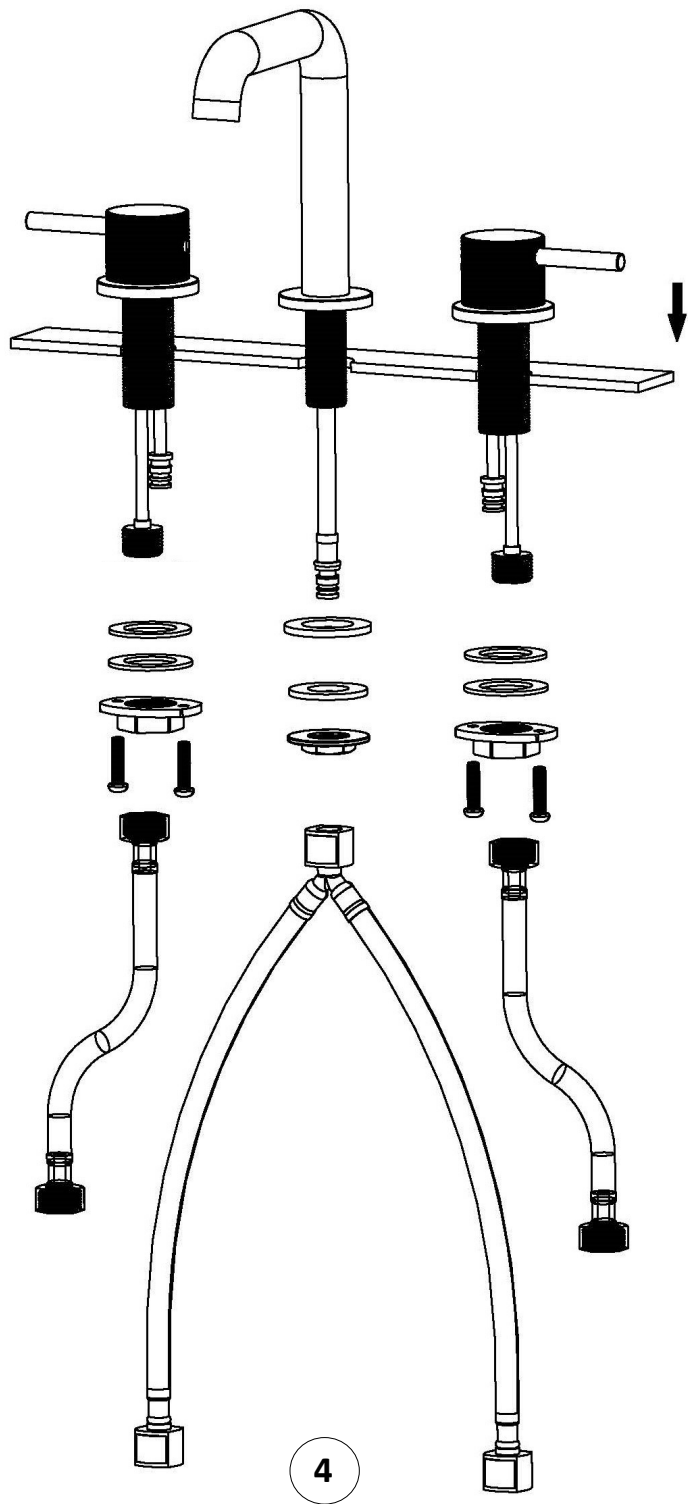

Karran®

INSTALLATION GUIDE

Tryst

Models: KBF464C
KBF464MB
KBF464SS

COMPONENT LIST	QTY
1 - Faucet Handles	2
2 - Faucet Body	1
3 - Rubber Washer	3
4 - Metal Washer	3
5 - Mounting Hardware	3
6 - Screws	4
7 - Water Lines	2
8 - Water Line	1

2

3

6

7

- 1 - Handle
- 2 - Screw
- 3 - Screw Cover
- 4 - Cartridge
- 5 - Flange
- 6 - Aerator Cover
- 7 - Flange
- 8 - Base
- 9 - Rubber Washer
- 10 - Metal Washer
- 11 - Mounting Hardware
- 12 - Screws
- 13 - Faucet Body
- 14 - Aerator
- 15 - Flange
- 16 - Base
- 17 - Water Line
- 18 - Metal Washer
- 19 - Mounting Hardware
- 20 - Water Lines
- 21 - Water Lines