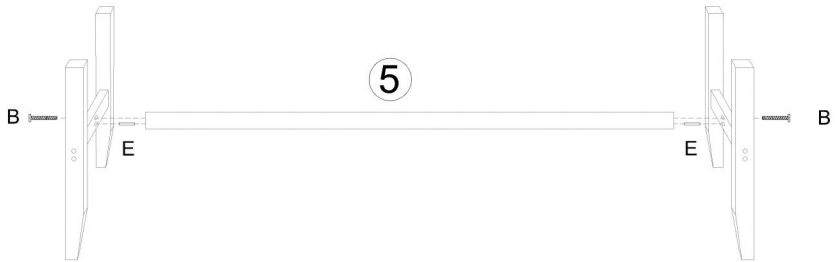

A	X8
M6x55mm