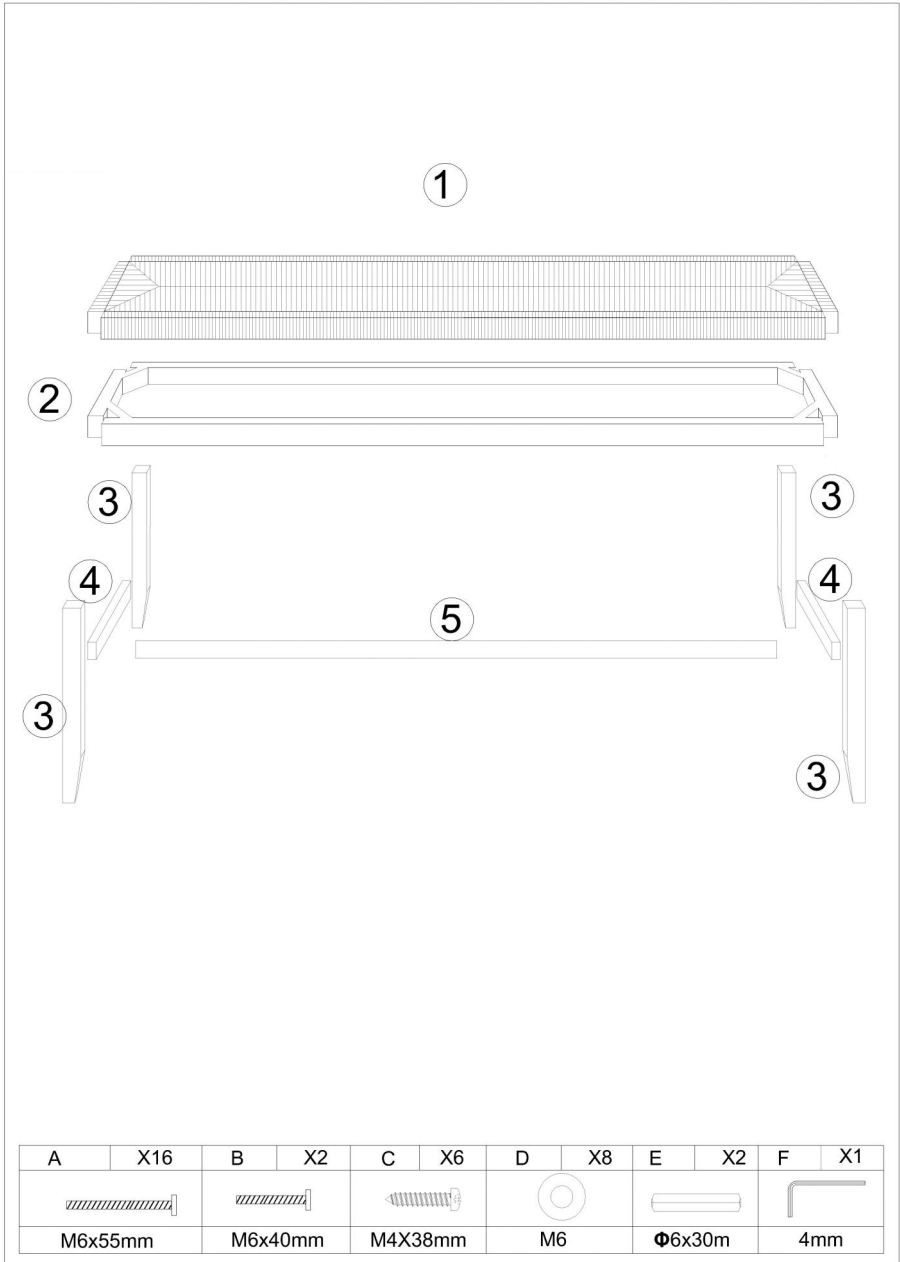

PACKAGE CONTENTS