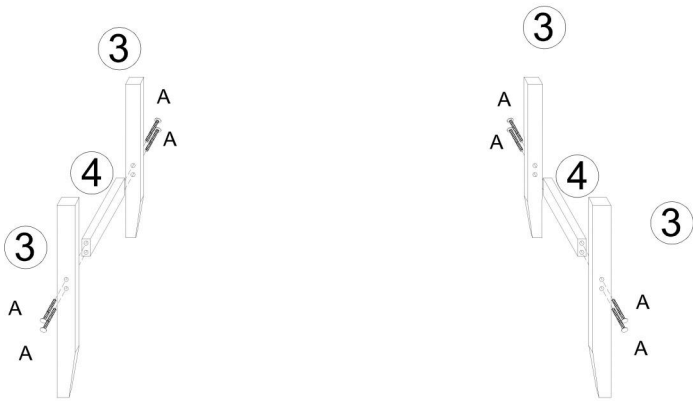

ASSEMBLY STEPS