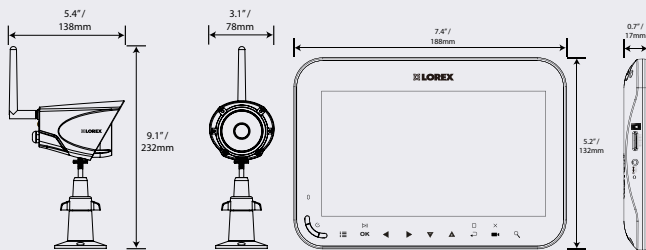

Specifications

General

Transmission Frequency	2,400 ~ 2,43.5GHz
Transmission Power	18dBm
Data Rate	3 Mbps
Unobstructed Wireless Range	Up to 450ft (150m) outdoors Up to 150ft (50m) indoors ⁴
Spread Spectrum	FHSS
Modulation	GFSK
Operating Humidity	< 80%

Camera

Image Sensor	1/4" CMOS Image Sensor
Supported Resolution	VGA (640x480)
AGC	Auto
IR LEDs	16 pieces; 850nm
Night Vision Range	65ft (20m) / 45ft (14m) ³
Lens/Lens Type	3.6mm F2.0 / Fixed
Power Consumption	570mA
Power Supply	6V DC 800mA ±5%
Indoor/Outdoor	Both (IP65) ²
Operating Temperature	14 ~ 122°F / -10 ~ 50°C
Dimensions (WxDxH)	5.4" x 3.1" x 9.1" 138mm x 78mm x 232mm
Weight	0.34kg / 0.75lbs 0.40kg / 0.90lbs (with stand)

Monitor

Display	7" diagonal
LCD Resolution	800x480
Receiving Sensitivity	-88dBm
Image Processing	MPEG4
Battery	3.7V 3000mAh Li-polymer
Power Consumption	1050mA
Power Supply	5V DC 2A ±5%
Operating Temperature	32 ~ 122°F / 0 ~ 50°C
Dimensions (WxDxH)	188mm x 132mm x 17mm 7.4" x 5.2" x 0.7"
Weight	0.34kg / 0.75lbs

Dimensions

Product Information

LW1742	7" LCD Monitor with 2 Wireless Indoor/Outdoor Cameras
UPC	6-95529-00193-7
Package Weight:	1.6 kg / 3.6 lbs
Package Dimensions: (W x D x H)	259 x 101 x 150mm / 10.2 x 4.0 x 5.9
Package Cube:	0.008 CBM / 0.0003 CBF
Contents:	7" LCD Monitor, 2 x wireless cameras, 3 x power adapters, 4GB microSD memory card, quick setup guide
LW1741	7" LCD Monitor with 1 Wireless Indoor/Outdoor Camera
UPC	6-95529-00192-0
Package Weight:	1.3 kg / 2.9 lbs
Package Dimensions: (W x D x H)	213 x 119 x 150mm/8.4 x 4.7 x 5.9"
Package Cube:	0.003 CBM / 0.13 CBF
Contents:	7" LCD Monitor, 1 x wireless camera, 2 x power adapters, 4GB microSD memory card, quick setup guide
LW1741AC1	Wireless Add-On Camera
UPC	6-95529-00200-2
Package Weight:	0.5 kg / 1.2 lbs
Package Dimensions: (W x D x H)	101 x 93 x 165mm / 4.0 x 3.7 x 6.5"
Package Cube:	0.001 CBM / 0.05 CBF
Contents:	Wireless camera, power adapter
LW1741AC1UK	Wireless Add-On Camera
UPC	TBD
Package Weight:	0.5 kg / 1.2 lbs
Package Dimensions: (W x D x H)	101 x 93 x 165mm / 4.0 x 3.7 x 6.5"
Package Cube:	0.001 CBM / 0.05 CBF
Contents:	Wireless camera, power adapter
LW1744B	7" LCD Monitor with 4 Wireless Indoor/Outdoor Cameras
UPC	6-95529-00279-8
Package Weight:	3.1 kg / 7 lbs
Package Dimensions: (W x D x H)	304 x 254 x 203mm / 12 x 10 x 8"
Package Cube:	0.01 CBM / 0.55 CBF
Contents:	7" LCD Monitor, 4 x wireless cameras, 5 x power adapters, 4GB microSD memory card, quick setup guide