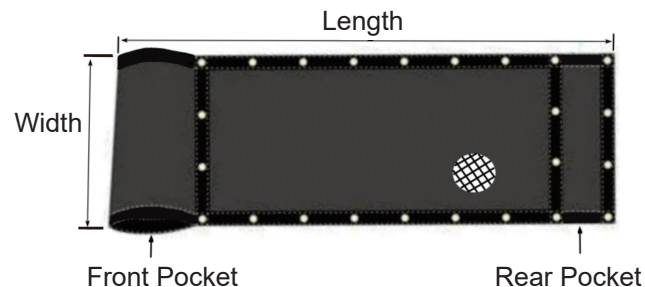

SAVE THESE INSTRUCTIONS

MODEL AND PARAMETERS