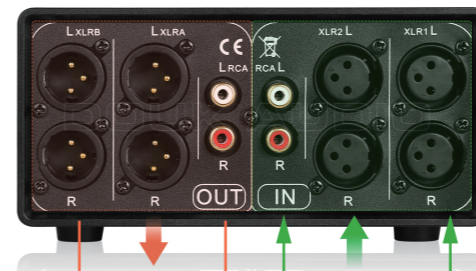

### Introduction

MC3 is a 3-channel audio switcher, with balanced XLR and RCA inputs and outputs, suitable for making contrasts among different devices. Passive audio splitter converts signals into balanced or unbalanced, with a metal casing that effectively avoids external noise and ensures high-quality signal transmission; gold plated XLR ports ensure high reliability electrical connections and minimize signal attenuation during transmission. Designed with both HOT/COLD mode switching and GND common terminal, supporting remote control, exquisite appearance, and easy to use.

### Warm Tips

1. If there is static noise, it is usually caused by common ground or empty load, just need to add an audio isolation module to one of the active speakers/amplifier/preamp. For example, MC3--isolation module--devices, or audio source--isolation module--MC3.
2. When a microphone is connected to the XLR input, the signal can only pass through the XLR output, no signal conversion occurs.

### Step for use

1. Connect audio sources (e.g., phone, MP3, TV, CD player) to the unbalanced(RCA) input. Or connect audio sources (e.g., microphone, sound card, turner, preamp) to the balanced(XLR) input.
2. Connect the output devices(e.g., amplifiers, active speakers, equalizers) to the unbalanced(RCA) output. Or connect the output devices(e.g., studio monitors,converters, mixer) to the balanced(XLR) output.
3. Rotate the INPUT/OUTPUT knob to switch between different input and output combinations, allowing direct comparisons of audio quality.

### Parameters

Brand: Douk Audio  
 Audio input: 1\*RCA / 2\*XLR  
 Audio output: 2\*XLR / 1\*RCA  
 Hot-swappable: support  
 Dimensions(W\*D\*H): 150\*105\*68 mm / 5.91\*4.13\*2.76 in  
 Net weight: 485g / 1.07lb  
 Package weight: 700g / 1.54lb  
 Packing List: 1x Audio Selector 1x Manual