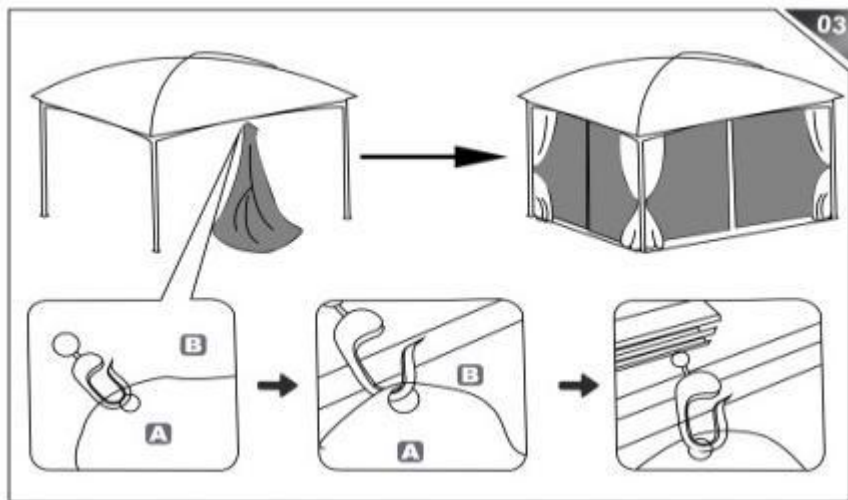

### 2. User Guide

1) Carefully remove the product from the packaging and place on a dry surface

2) It is recommended that two (or four) individuals participate install

3) do not allow children to play with this item

## Product Description

open the curtain loops then through the copper rings on the top edge of the mosquito net curtain

secure the curtain to the rod using the curtain loops continue around the canopy until the entire mosquito net curtain is secured

open the curtain hooks then through the copper loops on the top edge of the mosquito net curtain

secure the curtain to the rod using the curtain hooks continue around the canopy until the entire mosquito net curtain is secured