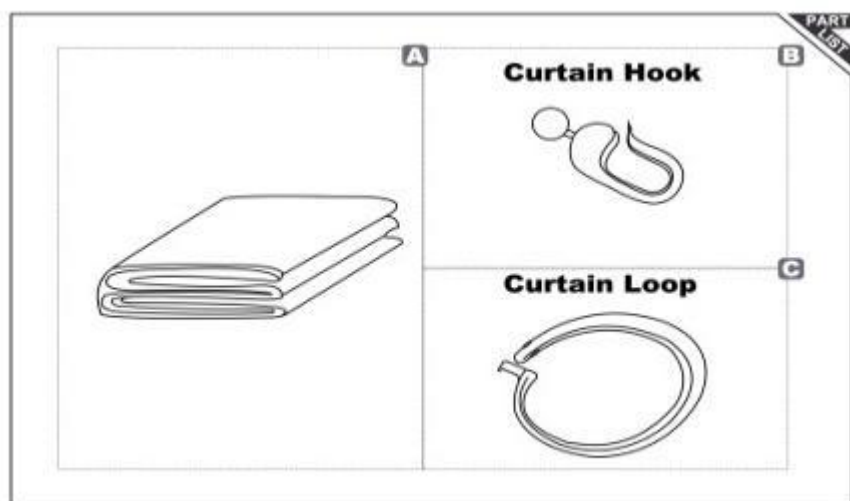

### 2. User Guide

1) Carefully remove the product from the packaging and place on a dry surface

2) It is recommended that two (or four) individuals participate install

3) do not allow children to play with this item

## Product Description

open the curtain loops then through the copper rings on the top edge of the mosquito net curtain

secure the curtain to the rod using the curtain loops continue around the canopy until the entire mosquito net curtain is secured