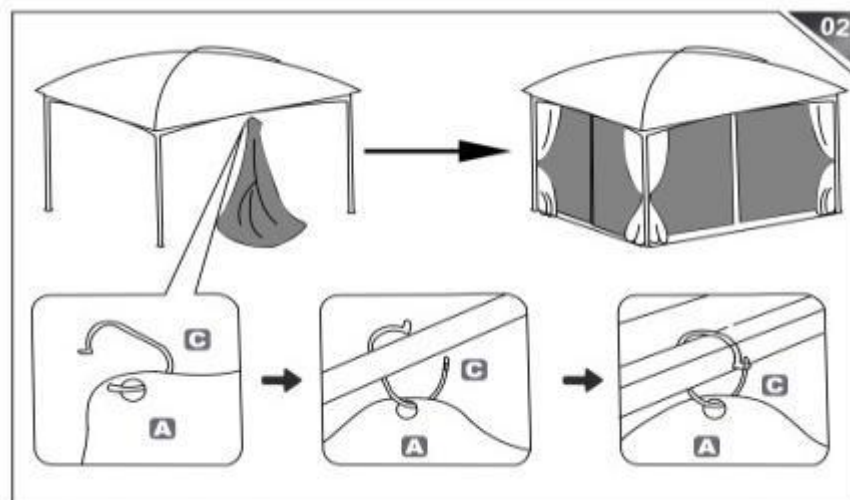

### 2. User Guide

1) Carefully remove the product from the packaging and place on a dry surface

2) It is recommended that two (or four) individuals participate install

3) do not allow children to play with this item

## Product Description

open the curtain loops then through the copper rings on the top edge of the mosquito net curtain

secure the curtain to the rod using the curtain loops continue around the canopy until the entire mosquito net curtain is secured

open the curtain hooks then through the copper loops on the top edge of the mosquito net curtain

secure the curtain to the rod using the curtain hooks continue around the canopy until the entire mosquito net curtain is secured