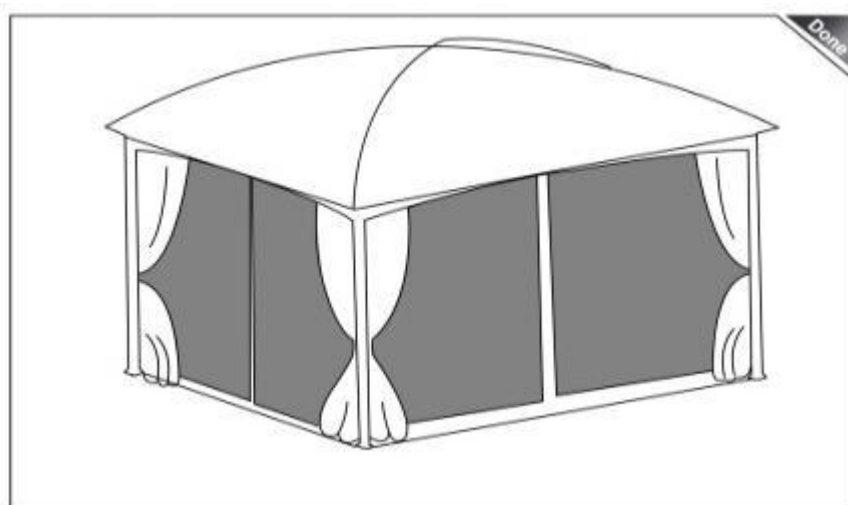

## Product Description

open the curtain loops then through the copper rings on the top edge of the mosquito net curtain

secure the curtain to the rod using the curtain loops continue around the canopy until the entire mosquito net curtain is secured

open the curtain hooks then through the copper loops on the top edge of the mosquito net curtain

secure the curtain to the rod using the curtain hooks continue around the canopy until the entire mosquito net curtain is secured