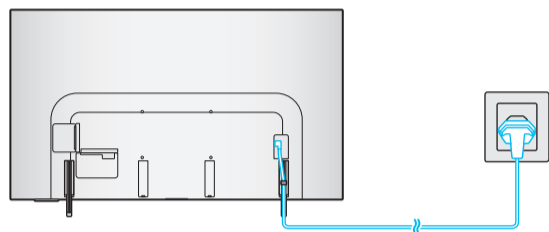

USB	USB ↔	OPTICAL	
ARC	HDMI (eARC)	LAN	
	HDMI	ANT	

1 **55"**

65"

2 **3**

4

5

6

7

	A	B	C	D	E	F	G	H
55S8*H 55SH8*	48.3 inches (1225.7 mm) (122.57 cm)	27.8 inches (705.6 mm) (70.56 cm)	1.3 inches (33.9 mm) (3.39 cm)	30.1 inches (764.4 mm) (76.44 cm)	9.3 inches (235.3 mm) (23.53 cm)	54.6 inches (138 cm) (138 cm)	28.7 lbs (13.0 kg) (13,0 кг)	29.5 lbs (13.4 kg) (13,4 кг)
65S8*H 65SH8*	57.0 inches (1446.6 mm) (144.66 cm)	32.7 inches (829.7 mm) (82.97 cm)	1.3 inches (33.9 mm) (3.39 cm)	35.3 inches (897.8 mm) (89.78 cm)	10.4 inches (263.3 mm) (26.33 cm)	64.5 inches (163 cm) (163 cm)	38.4 lbs (17.4 kg) (17,4 кг)	39.2 lbs (17.8 kg) (17,8 кг)