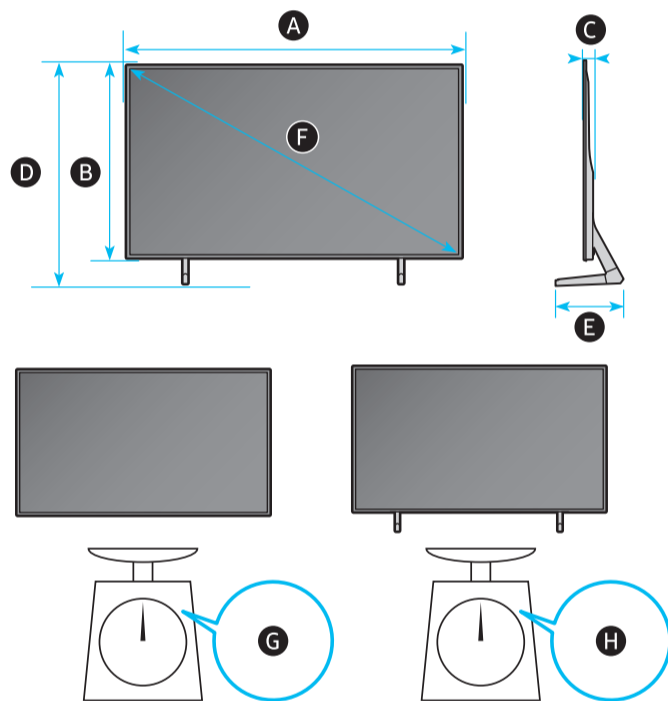

USB	USB ↔	OPTICAL	
ARC	HDMI (eARC)	LAN	
	HDMI	ANT	

1 **55"**

65"

2 **3**

4

5

6

7

	A	B	C	D	E	F	G	H
55S8*H 55SH8*	48.3 inches (1225.7 mm) (122.57 cm)	27.8 inches (705.6 mm) (70.56 cm)	1.3 inches (33.9 mm) (3.39 cm)	30.1 inches (764.4 mm) (76.44 cm)	9.3 inches (235.3 mm) (23.53 cm)	54.6 inches (138 cm) (138 cm)	28.7 lbs (13.0 kg) (13,0 кг)	29.5 lbs (13.4 kg) (13,4 кг)
65S8*H 65SH8*	57.0 inches (1446.6 mm) (144.66 cm)	32.7 inches (829.7 mm) (82.97 cm)	1.3 inches (33.9 mm) (3.39 cm)	35.3 inches (897.8 mm) (89.78 cm)	10.4 inches (263.3 mm) (26.33 cm)	64.5 inches (163 cm) (163 cm)	38.4 lbs (17.4 kg) (17,4 кг)	39.2 lbs (17.8 kg) (17,8 кг)