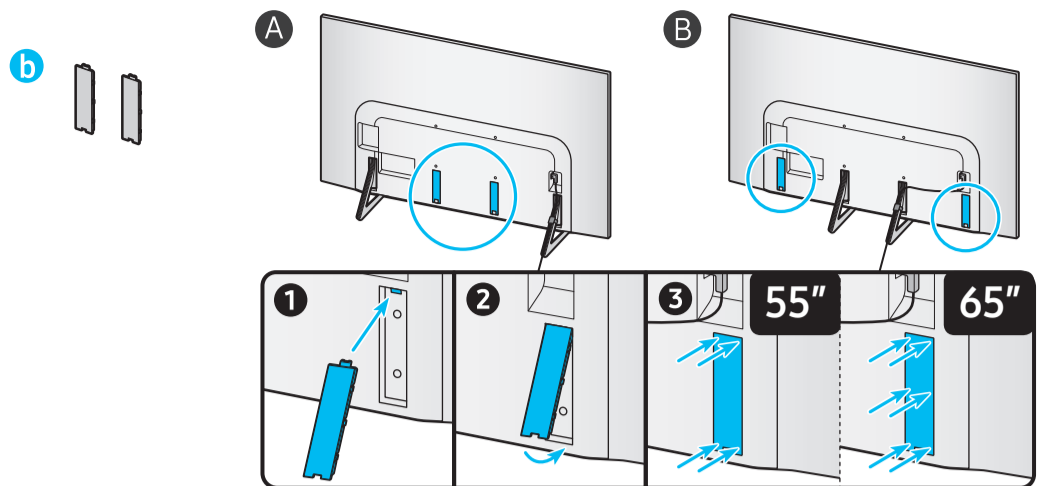

USB	USB ↔	OPTICAL	
ARC	HDMI (eARC)	LAN	
	HDMI	ANT	

1 **55"**

65"

2 **3**

4

5

6

7

	A	B	C	D	E	F	G	H
55S8*H 55SH8*	48.3 inches (1225.7 mm) (122.57 cm)	27.8 inches (705.6 mm) (70.56 cm)	1.3 inches (33.9 mm) (3.39 cm)	30.1 inches (764.4 mm) (76.44 cm)	9.3 inches (235.3 mm) (23.53 cm)	54.6 inches (138 cm) (138 cm)	28.7 lbs (13.0 kg) (13,0 кг)	29.5 lbs (13.4 kg) (13,4 кг)
65S8*H 65SH8*	57.0 inches (1446.6 mm) (144.66 cm)	32.7 inches (829.7 mm) (82.97 cm)	1.3 inches (33.9 mm) (3.39 cm)	35.3 inches (897.8 mm) (89.78 cm)	10.4 inches (263.3 mm) (26.33 cm)	64.5 inches (163 cm) (163 cm)	38.4 lbs (17.4 kg) (17,4 кг)	39.2 lbs (17.8 kg) (17,8 кг)