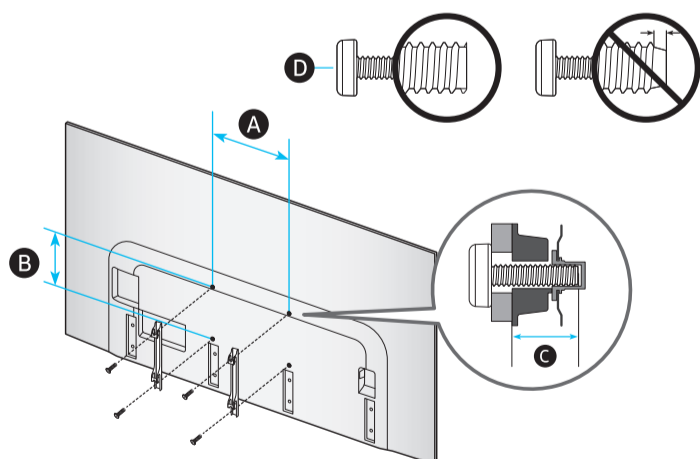

USB	USB ↔	OPTICAL	
ARC	HDMI (eARC)	LAN	
	HDMI	ANT	

1 **55"**

65"

2 **3**

4

5

6

7

	A	B	C	D	E	F	G	H
55S8*H 55SH8*	48.3 inches (1225.7 mm) (122.57 cm)	27.8 inches (705.6 mm) (70.56 cm)	1.3 inches (33.9 mm) (3.39 cm)	30.1 inches (764.4 mm) (76.44 cm)	9.3 inches (235.3 mm) (23.53 cm)	54.6 inches (138 cm) (138 cm)	28.7 lbs (13.0 kg) (13,0 кг)	29.5 lbs (13.4 kg) (13,4 кг)
65S8*H 65SH8*	57.0 inches (1446.6 mm) (144.66 cm)	32.7 inches (829.7 mm) (82.97 cm)	1.3 inches (33.9 mm) (3.39 cm)	35.3 inches (897.8 mm) (89.78 cm)	10.4 inches (263.3 mm) (26.33 cm)	64.5 inches (163 cm) (163 cm)	38.4 lbs (17.4 kg) (17,4 кг)	39.2 lbs (17.8 kg) (17,8 кг)

*: 0-9, A-Z

	VESA A x B (mm) VESA A x B (MM)	C (mm) C (MM)	D x 4
55S8*H 55SH8*	300 x 200	19-21	M8
65S8*H 65SH8*	300 x 200	19-21	M8

*: 0-9, A-Z