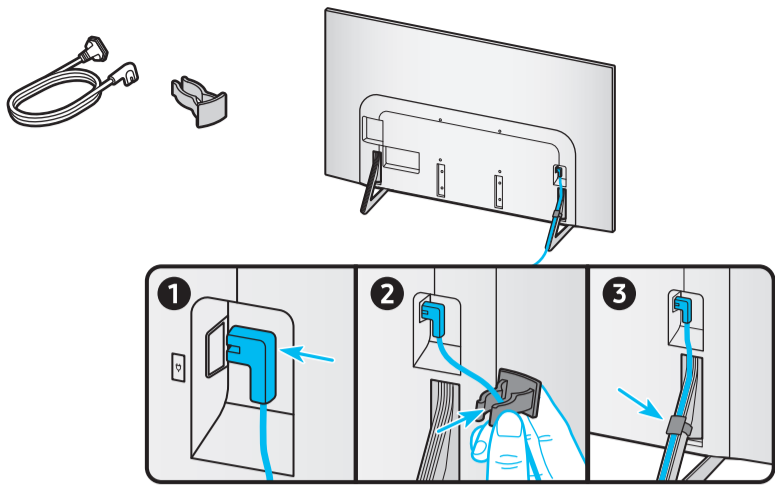

USB	USB ↔	OPTICAL	
ARC	HDMI (eARC)	LAN	
	HDMI	ANT	

1 **55"**

65"

2 **3**

4

5

6

7

	A	B	C	D	E	F	G	H
55S8*H 55SH8*	48.3 inches (1225.7 mm) (122.57 cm)	27.8 inches (705.6 mm) (70.56 cm)	1.3 inches (33.9 mm) (3.39 cm)	30.1 inches (764.4 mm) (76.44 cm)	9.3 inches (235.3 mm) (23.53 cm)	54.6 inches (138 cm) (138 cm)	28.7 lbs (13.0 kg) (13,0 кг)	29.5 lbs (13.4 kg) (13,4 кг)
65S8*H 65SH8*	57.0 inches (1446.6 mm) (144.66 cm)	32.7 inches (829.7 mm) (82.97 cm)	1.3 inches (33.9 mm) (3.39 cm)	35.3 inches (897.8 mm) (89.78 cm)	10.4 inches (263.3 mm) (26.33 cm)	64.5 inches (163 cm) (163 cm)	38.4 lbs (17.4 kg) (17,4 кг)	39.2 lbs (17.8 kg) (17,8 кг)