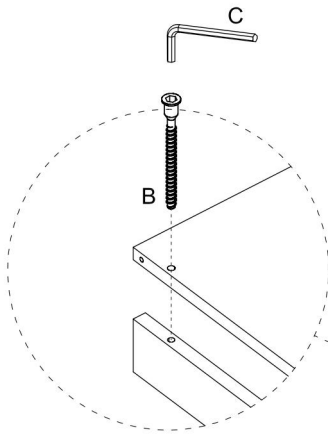

ASSEMBLY STEPS

step 1