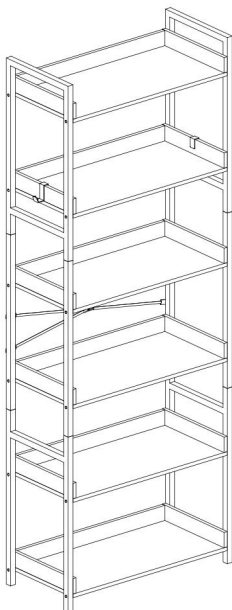

VEVOR®

TOUGH TOOLS, HALF PRICE

Metal Bookshelves

MODEL NO.: YJX-BS003

NEED HELP? CONTACT US!

Have product questions? Need technical support? Please feel free to contact us:
Technical Support and E-Warranty Certificate www.vevor.com/support

This is the original instruction, please read all manual instructions carefully before operating. VEVOR reserves a clear interpretation of our user manual. The appearance of the product shall be subject to the product you received. Please forgive us that we won't inform you again if there are any technology or software updates on our product.