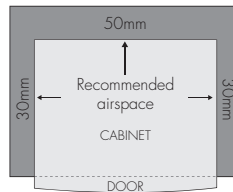

MODELS: WRM1300WC, WIM1200SC, WIM1200WC, WIM1000WC, WFM0900WC, WFM0700WC

Recommended airspaces:

Front face of bench aligned to front corner edge of cabinet.

Please note: Doors are designed to sit proud of cabinetry (not flush).

When positioned in a corner area, spacing of at least 350mm on the fridge side will allow the doors to open enough to enable the removal of the bins and shelves.

	total height (H)	door width (W)	cabinet width (W1)	total depth (including rear spacers) (D)	cabinet depth (including rear spacers) (D1)	depth door open (D2)
WRM1300WC	845	545	540	570	510	1080
WIM1200SC, WIM1200WC	845	545	540	570	510	1080
WIM1000WC	850	495	500	500	445	960
WFM0900WC	845	545	540	570	510	1080
WFM0700WC	850	495	500	500	445	960