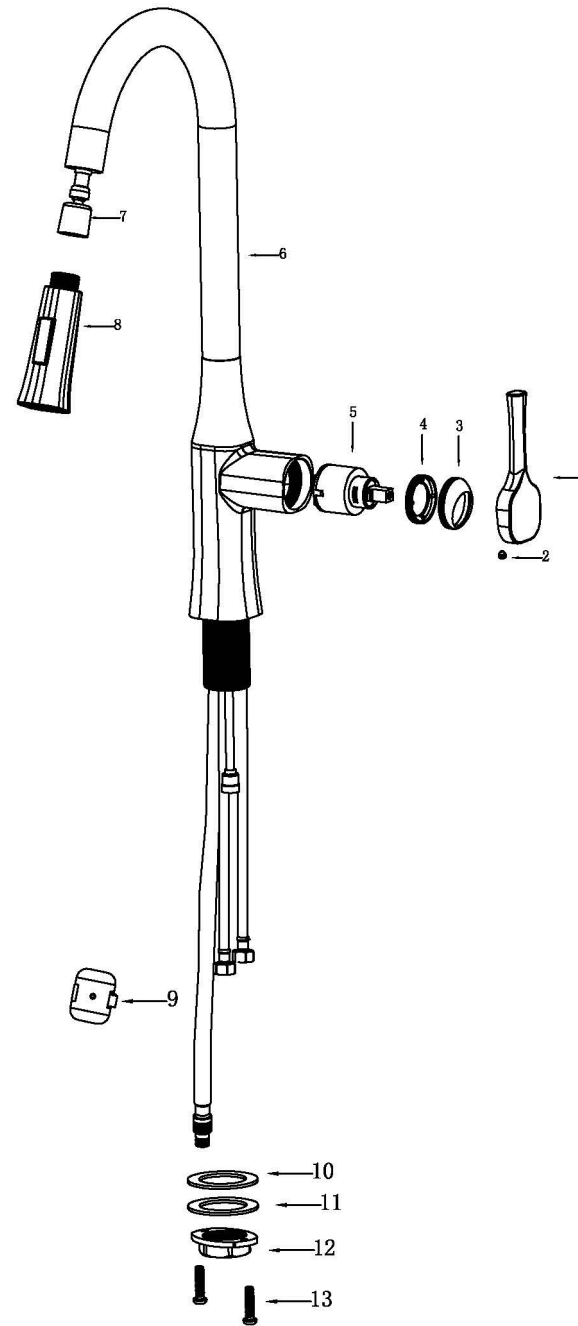

Karran®

INSTALLATION GUIDE

Standerton

Models: KKF140C
 KKF140MB
 KKF140SS

COMPONENT LIST	QTY
1 - Faucet Body	1
2 - Connector	1
3 - Spray Head	1
4 - Weight	1
5 - Rubber Washer	1
6 - Metal Washer	2
7 - Mounting Hardware	1
8 - Screws	2

2

3

4

5

6

7

1 - Handle

2 - Screw

3 - Cover

4 - Nut

5 - Cartridge

6 - Faucet Body

7 - Connector

8 - Spray Head

9 - Weight

10 - Rubber Washer