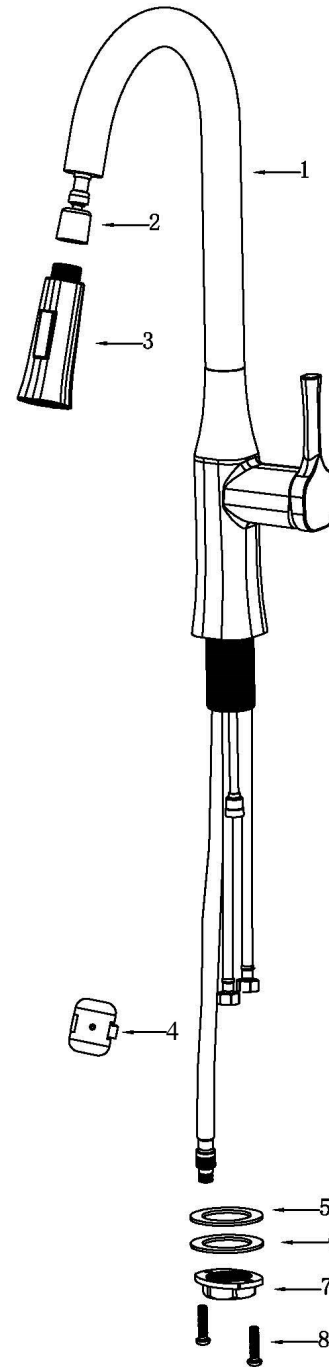

Karran®

INSTALLATION GUIDE

Standerton

Models: KKF140C
 KKF140MB
 KKF140SS

COMPONENT LIST	QTY
1 - Faucet Body	1
2 - Connector	1
3 - Spray Head	1
4 - Weight	1
5 - Rubber Washer	1
6 - Metal Washer	2
7 - Mounting Hardware	1
8 - Screws	2

2

3

4

5

6

7

1 - Handle

2 - Screw

3 - Cover

4 - Nut

5 - Cartridge

6 - Faucet Body

7 - Connector

8 - Spray Head

9 - Weight

10 - Rubber Washer