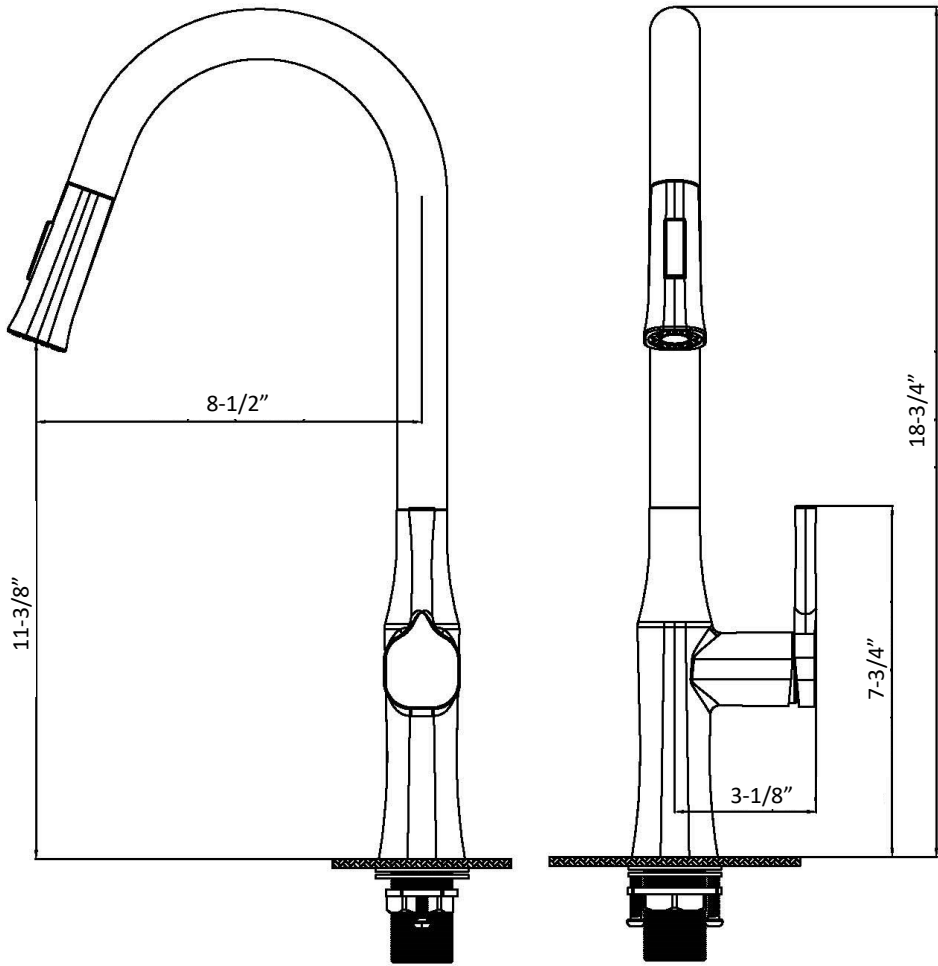

Karran®

INSTALLATION GUIDE

Standerton

Models: KKF140C
 KKF140MB
 KKF140SS

COMPONENT LIST	QTY
1 - Faucet Body	1
2 - Connector	1
3 - Spray Head	1
4 - Weight	1
5 - Rubber Washer	1
6 - Metal Washer	2
7 - Mounting Hardware	1
8 - Screws	2

2

3

4

5

6

7

1 - Handle

2 - Screw

3 - Cover

4 - Nut

5 - Cartridge

6 - Faucet Body

7 - Connector

8 - Spray Head

9 - Weight

10 - Rubber Washer