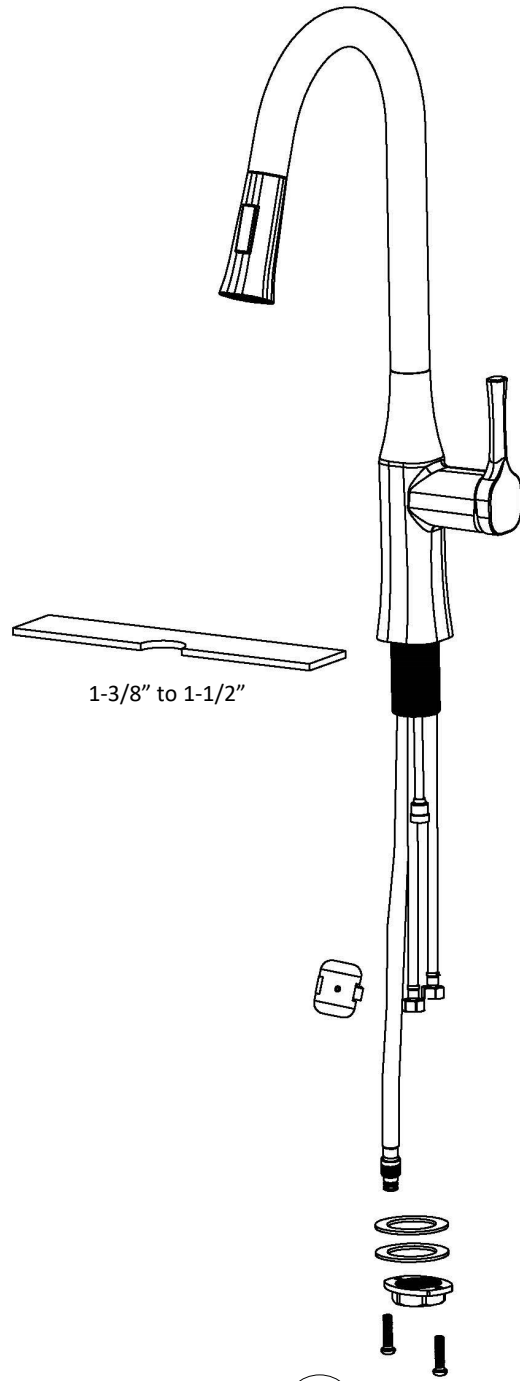

Karran®

INSTALLATION GUIDE

Standerton

Models: KKF140C
 KKF140MB
 KKF140SS

COMPONENT LIST	QTY
1 - Faucet Body	1
2 - Connector	1
3 - Spray Head	1
4 - Weight	1
5 - Rubber Washer	1
6 - Metal Washer	2
7 - Mounting Hardware	1
8 - Screws	2

2

3

4

5

6

7

1 - Handle

2 - Screw

3 - Cover

4 - Nut

5 - Cartridge

6 - Faucet Body

7 - Connector

8 - Spray Head

9 - Weight

10 - Rubber Washer