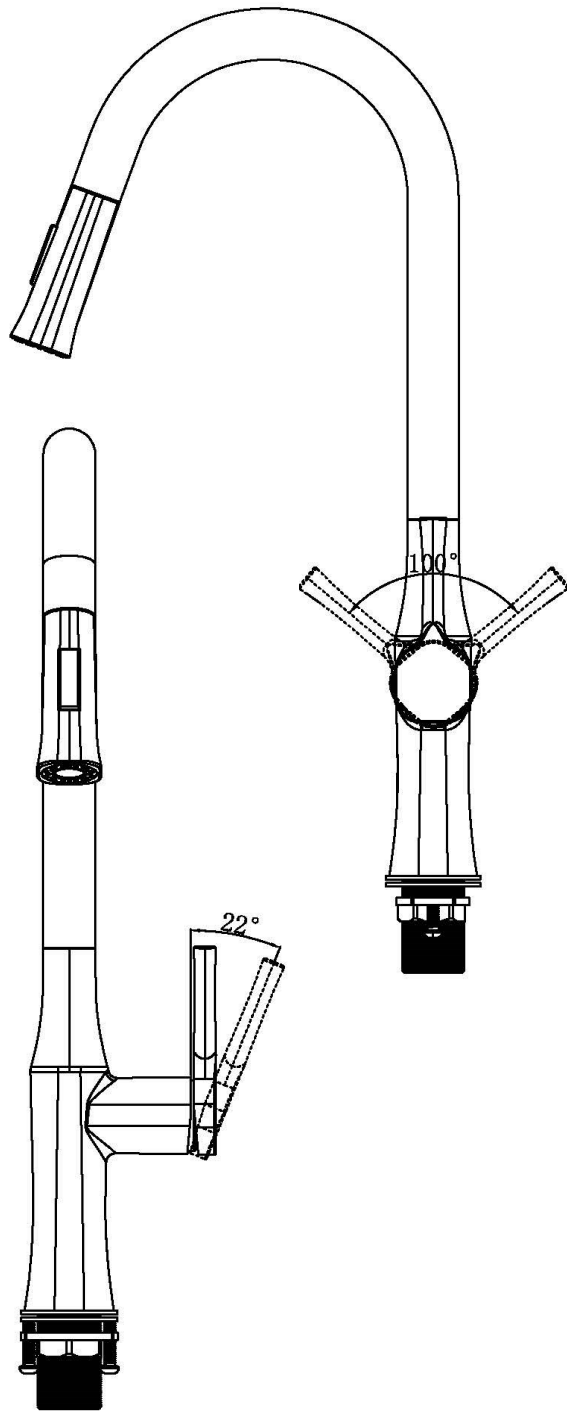

Karran®

INSTALLATION GUIDE

Standerton

Models: KKF140C
 KKF140MB
 KKF140SS

COMPONENT LIST	QTY
1 - Faucet Body	1
2 - Connector	1
3 - Spray Head	1
4 - Weight	1
5 - Rubber Washer	1
6 - Metal Washer	2
7 - Mounting Hardware	1
8 - Screws	2

2

3

4

5

6

7

1 - Handle

2 - Screw

3 - Cover

4 - Nut

5 - Cartridge

6 - Faucet Body

7 - Connector

8 - Spray Head

9 - Weight

10 - Rubber Washer