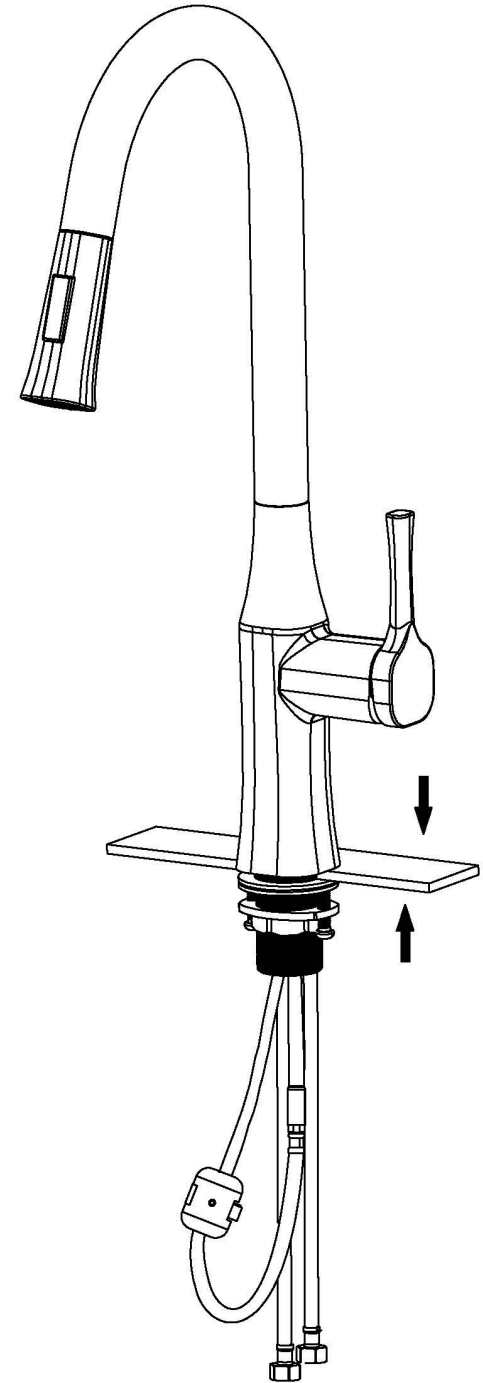

Karran®

INSTALLATION GUIDE

Standerton

Models: KKF140C
 KKF140MB
 KKF140SS

COMPONENT LIST	QTY
1 - Faucet Body	1
2 - Connector	1
3 - Spray Head	1
4 - Weight	1
5 - Rubber Washer	1
6 - Metal Washer	2
7 - Mounting Hardware	1
8 - Screws	2

2

3

4

5

6

7

1 - Handle

2 - Screw

3 - Cover

4 - Nut

5 - Cartridge

6 - Faucet Body

7 - Connector

8 - Spray Head

9 - Weight

10 - Rubber Washer