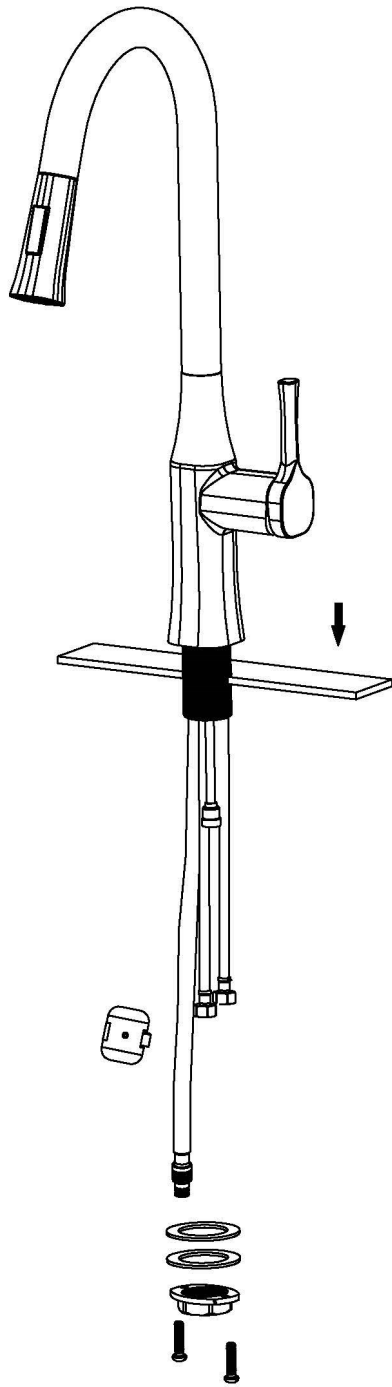

Karran®

INSTALLATION GUIDE

Standerton

Models: KKF140C
 KKF140MB
 KKF140SS

COMPONENT LIST	QTY
1 - Faucet Body	1
2 - Connector	1
3 - Spray Head	1
4 - Weight	1
5 - Rubber Washer	1
6 - Metal Washer	2
7 - Mounting Hardware	1
8 - Screws	2

2

3

4

5

6

7

1 - Handle

2 - Screw

3 - Cover

4 - Nut

5 - Cartridge

6 - Faucet Body

7 - Connector

8 - Spray Head

9 - Weight

10 - Rubber Washer