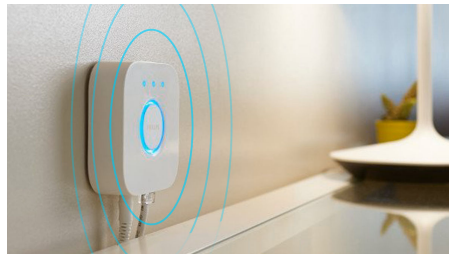

Add a Hue Bridge (sold separately) to your Bluetooth-controlled setup to make your smart lighting system even smarter. With the Hue Bridge, you can add up to 50 lights — including your existing Bluetooth-enabled lights — and smart accessories throughout your entire home, as well as unlock upgraded features such as away-from-home control.

Specifications

Bulb dimensions

- Dimensions (WxHxD): 62x112

Environmental

- Operational humidity: 5% <H<95% (non condensing)
- Operational temperature: -20°C to 45°C