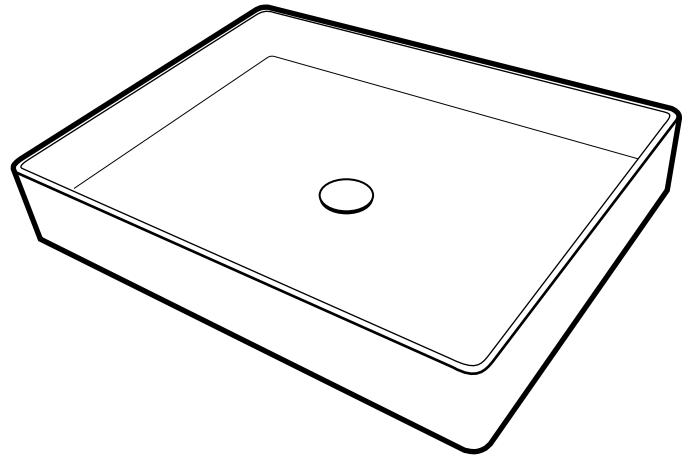

Installation notes

- It is recommended that the installation of this product be done by a professional plumber.
- Before installation, remove your new washbasin and carefully inspect it for damage. Return the washbasin to its packaging until you are ready to install it.
- This washbasin does not have an overflow and may require a specific type of drain. The nut on the drain pipe will secure the washbasin to the drain hole ($\text{Ø}1.7\text{in}$) in the countertop
- Product rests on countertop. Consider height when designing installation. The countertop must be flat. We recommend the use of a bead of clear silicone to seal in-between the underside edge of the washbasin and countertop.
- Choose a faucet that will provide adequate clearance. We recommend the use of a Karran faucet.

Features

- Made from quartz composite
- Anti-bacterial protection
- Above the counter installation
- 23.63 x 17.72 inches

Technical Information

- Bathroom fixture
- Basin area: 23.00 x 17.25 inches
- Water depth: 3.25 inches
- Drain hole: Ø 1.7 inches