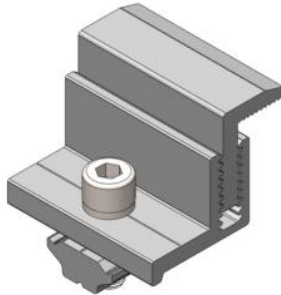

VEVOR®

TOUGH TOOLS, HALF PRICE

Z Bracket

MODEL: SF-SS-SKU4; SF-SS-SKU5

NEED HELP? CONTACT US!

Have product questions? Need technical support? Please feel free to contact us:

Technical Support and E-Warranty Certificate
www.vevor.com/support

This is the original instruction, please read all manual instructions carefully before operating. VEVOR reserves a clear interpretation of our user manual. The appearance of the product shall be subject to the product you received. Please forgive us that we won't inform you again if there are any technology or software updates on our product.

Thank you very much for choosing this product.
Please read all of the instructions before using it. The information will help you achieve the best possible results.