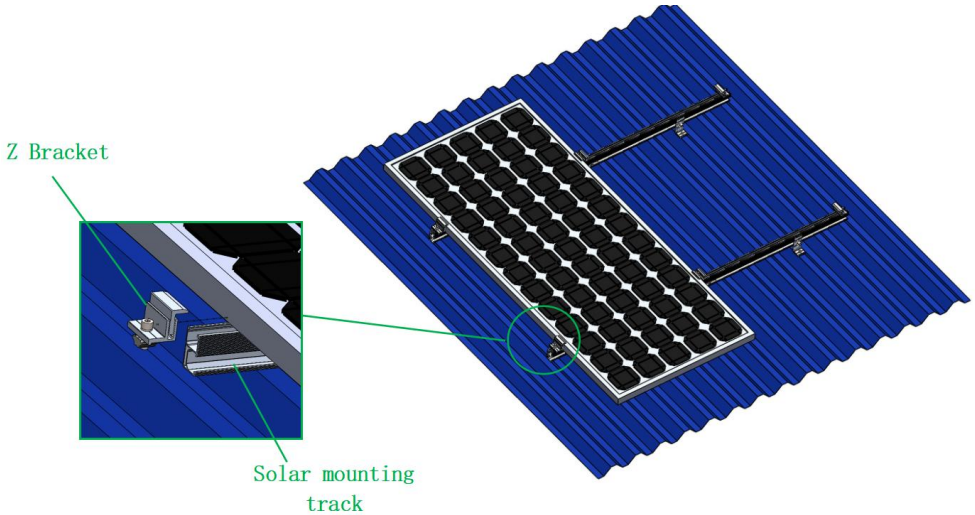

Tools Needed (not included)

			
6mm hex key			

Product introduction

Model	SF-SS-SKU4	SF-SS-SKU5
Color	Silvery white	Silvery white
Material	AL6005-T5	AL6005-T5
Product Size	50 x 45.5x 34.3 mm	50 x 45.5x 34.3 mm
Product Quantity	20 sets	40 sets
Application	Solar panel with frame thickness 30~50mm	

NOTE: Please select the appropriate solar panel according to the product size.

Adjustable height 30~50mm

Usage scenario

Manufacturer: Shanghaimuxinmuyeyouxiangongsi

Address: Shuangchenglu 803nong11hao1602A-1609shi, baoshanqu, shanghai 200000 CN.