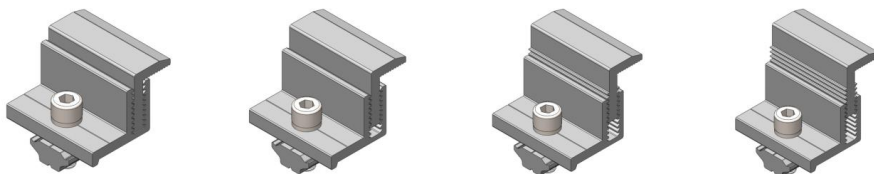

Tools Needed (not included)

6mm hex key			

Product introduction

Model	SF-SS-SKU4	SF-SS-SKU5
Color	Silvery white	Silvery white
Material	AL6005-T5	AL6005-T5
Product Size	50 x 45.5x 34.3 mm	50 x 45.5x 34.3 mm
Product Quantity	20 sets	40 sets
Application	Solar panel with frame thickness 30~50mm	

NOTE: Please select the appropriate solar panel according to the product size.

Adjustable height 30~50mm