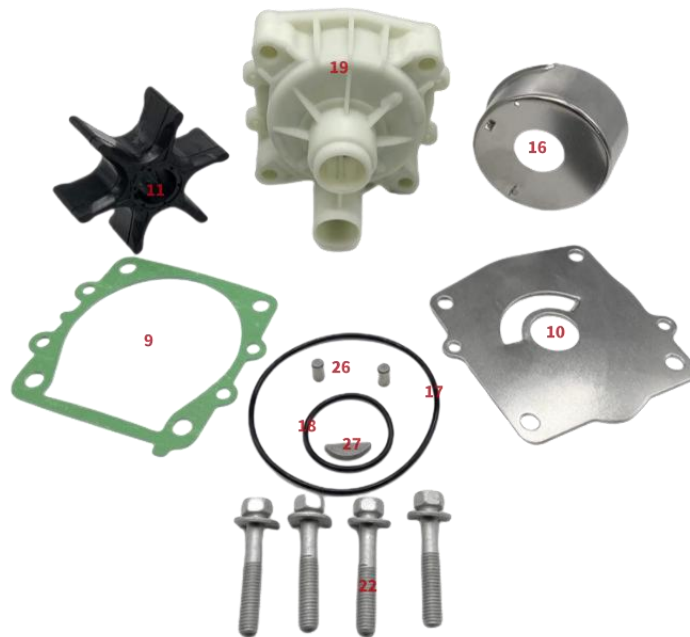

## Rebuilt Kit for Yamaha Outboard 61A-W0078-A2-00

Image	Ref No.	Descriptions	OEM No.
	9	Water Pump Gasket	6E5-44315-00-00 6E5-44315-A0-00
	10	Wear Plate	6G5-44323-00-00 6G5-44323-01-00
	11	Impeller	6E5-44352-00-00 6E5-44352-01-00
	16	Pump Cup	61A-44322-00-00
	17	O-Ring	93210-86M38-00
	18	O-Ring	93210-37160-00 93210-37M67-00
	19	Water Pump Housing	61A-44311-00-00 61A-44311-01-00 6E5-44311-00-00
	22	Hex Bolt w/ Washer (4)	90119-08M14-00
	26	Pin, Dowell (2)	93606-12019
	27	Key	90280-04002-00

Please make sure you get all the parts above and start rebuilding!