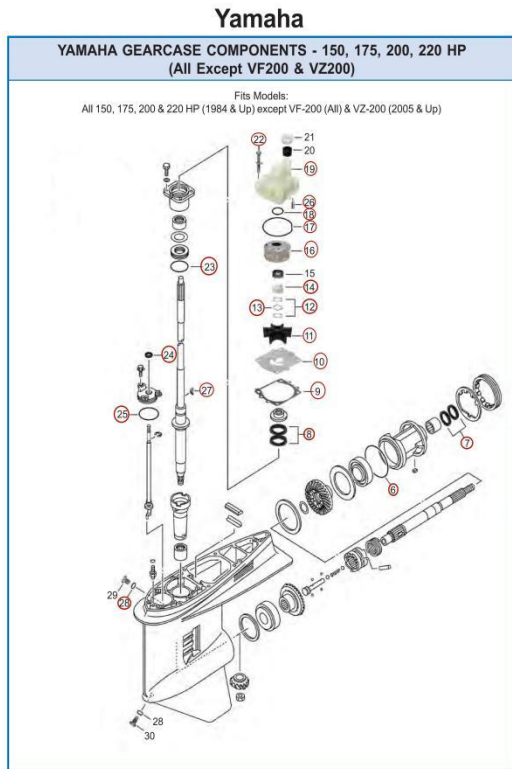

## Rebuilt Kit for Yamaha Outboard 61A-W0078-A2-00

Image	Ref No.	Descriptions	OEM No.
	9	Water Pump Gasket	6E5-44315-00-00 6E5-44315-A0-00
	10	Wear Plate	6G5-44323-00-00 6G5-44323-01-00
	11	Impeller	6E5-44352-00-00 6E5-44352-01-00
	16	Pump Cup	61A-44322-00-00
	17	O-Ring	93210-86M38-00
	18	O-Ring	93210-37160-00 93210-37M67-00
	19	Water Pump Housing	61A-44311-00-00 61A-44311-01-00 6E5-44311-00-00
	22	Hex Bolt w/ Washer (4)	90119-08M14-00
	26	Pin, Dowell (2)	93606-12019
	27	Key	90280-04002-00