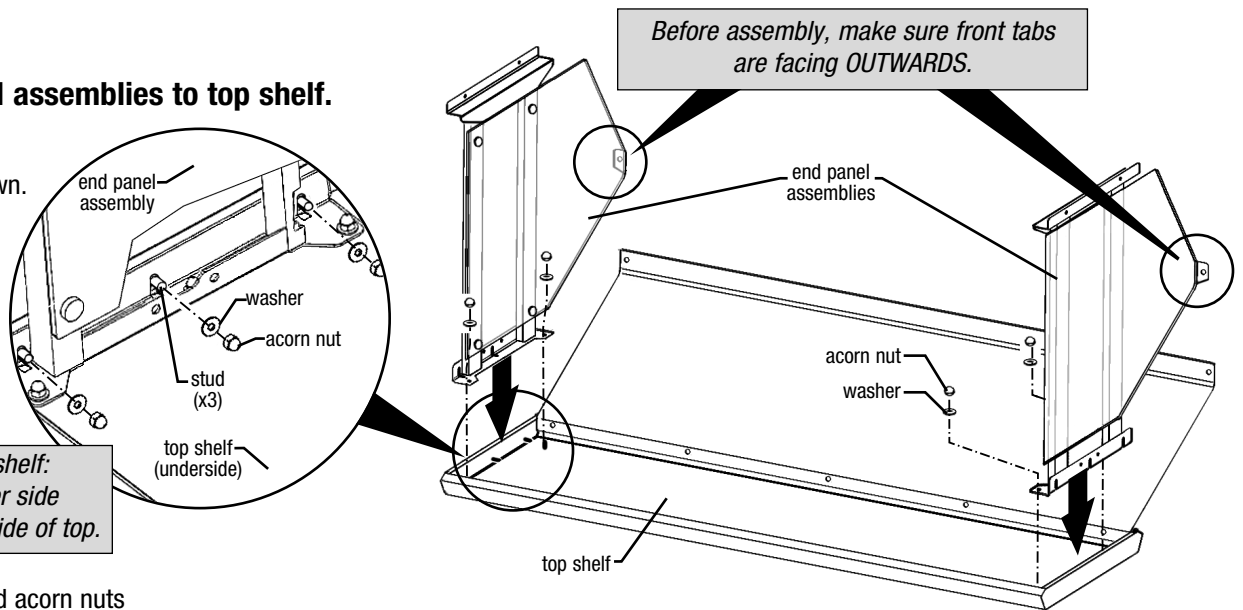

Step 2: Attach end panel assemblies to top shelf.

- Position end panel assemblies as shown.
- On one end, align all studding underneath top shelf with holes on top of end assembly.

On each end of top shelf:
• 3 studs along inner side
• 2 studs on underside of top.

- Fasten washers and acorn nuts onto studs as shown.
- Repeat on remaining end.