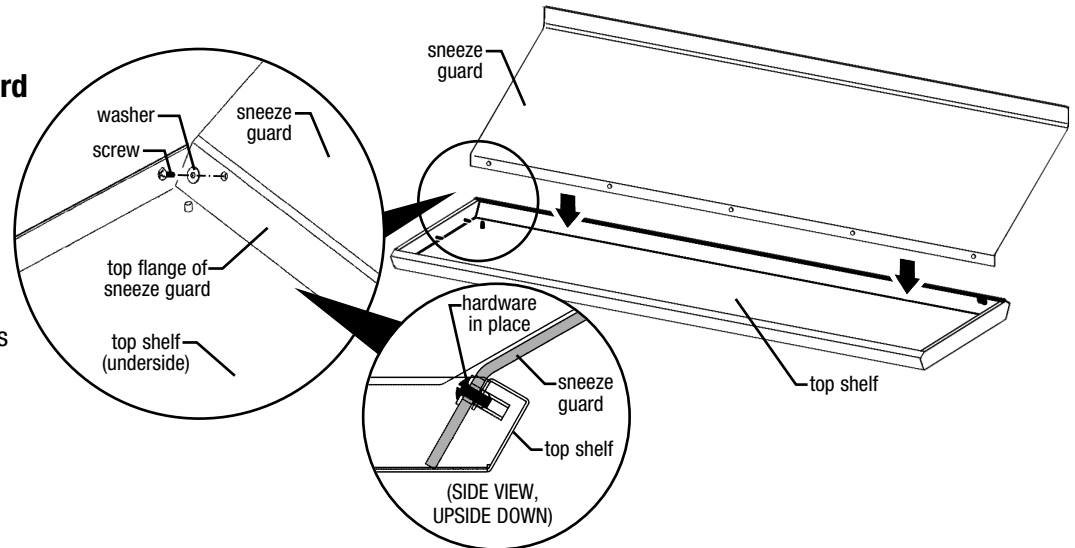

Buffet Shelf for Hot Food Table

ASSEMBLY INSTRUCTIONS

CAUTION

INSPECT CONTENTS IMMEDIATELY AND FILE CLAIM WITH DELIVERING CARRIER FOR ANY DAMAGE. **SAVE YOUR BOX AND ALL PACKING MATERIALS.** YOU ARE RESPONSIBLE FOR DAMAGE TO YOUR UNIT IF RETURNED IMPROPERLY PACKED.

Step 1: Assemble front sneeze guard and top shelf.

(To assemble, turn upside-down.)

- Position top flange of sneeze guard **INSIDE** top shelf.
- Align holes, and secure with #10 washers and #10-32x1/2" screws as shown.

Step 2: Attach end panel assemblies to top shelf.

- Position end panel assemblies as shown.
- On one end, align all studding underneath top shelf with holes on top of end assembly.

On each end of top shelf:
• 3 studs along inner side
• 2 studs on underside of top.