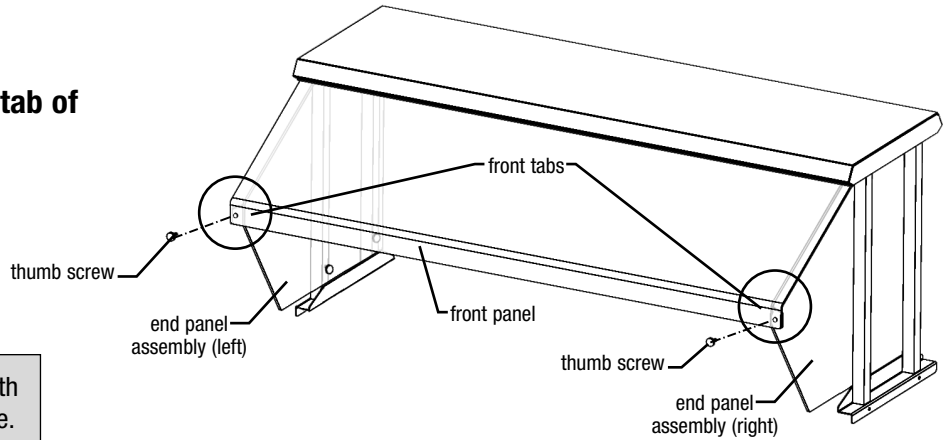

Step 2: Attach end panel assemblies to top shelf.

- Position end panel assemblies as shown.
- On one end, align all studding underneath top shelf with holes on top of end assembly.

On each end of top shelf:
• 3 studs along inner side
• 2 studs on underside of top.

- Fasten washers and acorn nuts onto studs as shown.
- Repeat on remaining end.

(continued on back page)

Buffet Shelf for Hot Food Table

ASSEMBLY INSTRUCTIONS

Step 3:

Secure front sneeze guard to front tab of each end panel assembly.

- Secure with thumb screws.
- Tighten all hardware.

For buffet shelves with sneeze guard on both sides, repeat **Steps 1 - 3** on remaining side.

Step 4:

Attach buffet shelf to Eagle Group hot food table.