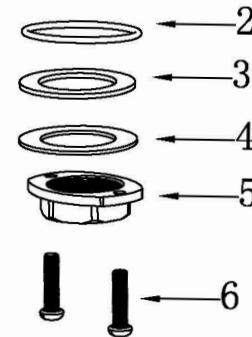

Karran®

INSTALLATION GUIDE

Tryst

Models: KBF462C
KBF462MB
KBF462SS

COMPONENT LIST	QTY
1 - Faucet Body	1
2 - O-Ring	1
3 - Rubber Washer	1
4 - Metal Washer	1
5 - Mounting Hardware	1
6 - Screw	2

2

3

4

5

6

7

1 - Screw Cover

2 - Screw

3 - Handle

4 - Cover Ring

5 - Nut