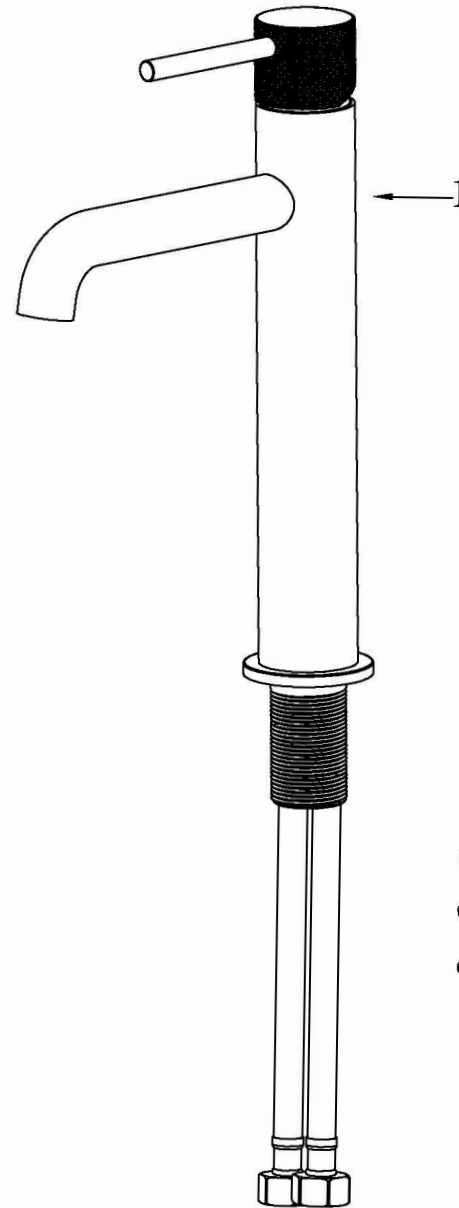

Karran®

INSTALLATION GUIDE

Tryst

Models: KBF462C
KBF462MB
KBF462SS

COMPONENT LIST	QTY
1 - Faucet Body	1
2 - O-Ring	1
3 - Rubber Washer	1
4 - Metal Washer	1
5 - Mounting Hardware	1
6 - Screw	2

2

3

4

5

6

7

1 - Screw Cover

2 - Screw

3 - Handle

4 - Cover Ring

5 - Nut

6 - Cartridge

7 - Faucet Body

8 - Aerator

9 - Aerator Cover

10 - Base Ring

11 - Base

12 - O-Ring

13 - Rubber Washer