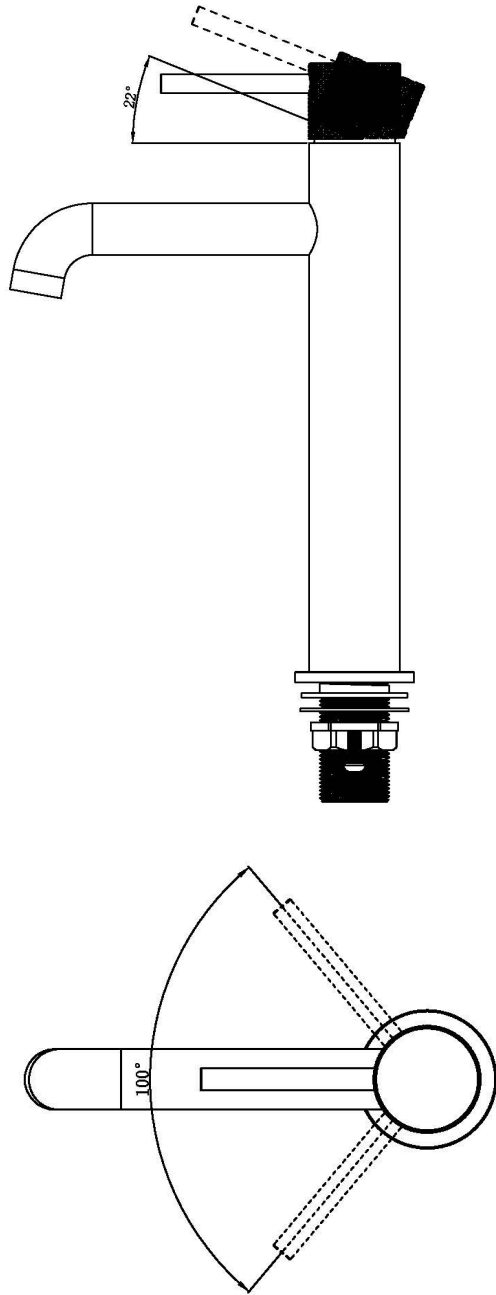

Karran®

INSTALLATION GUIDE

Tryst

Models: KBF462C
KBF462MB
KBF462SS

COMPONENT LIST	QTY
1 - Faucet Body	1
2 - O-Ring	1
3 - Rubber Washer	1
4 - Metal Washer	1
5 - Mounting Hardware	1
6 - Screw	2

2

3

4

5

6

7

1 - Screw Cover

2 - Screw

3 - Handle

4 - Cover Ring

5 - Nut

6 - Cartridge

7 - Faucet Body

8 - Aerator

9 - Aerator Cover

10 - Base Ring

11 - Base

12 - O-Ring

13 - Rubber Washer