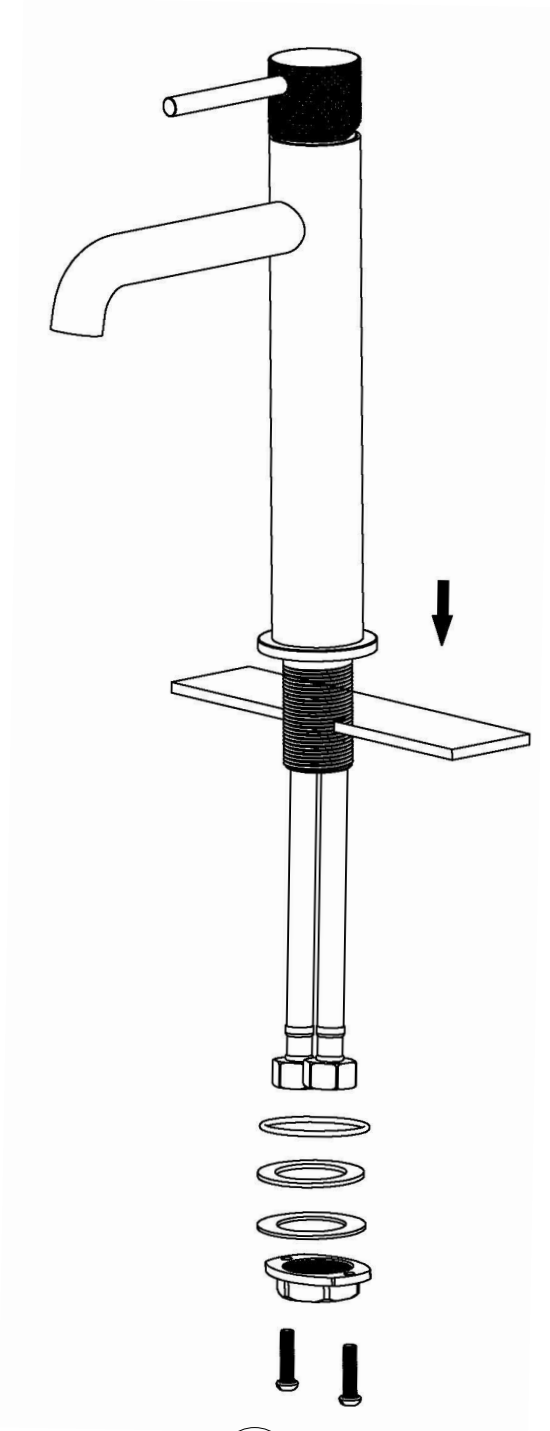

Karran®

INSTALLATION GUIDE

Tryst

Models: KBF462C
KBF462MB
KBF462SS

COMPONENT LIST	QTY
1 - Faucet Body	1
2 - O-Ring	1
3 - Rubber Washer	1
4 - Metal Washer	1
5 - Mounting Hardware	1
6 - Screw	2

2

3

4

5

6

7

1 - Screw Cover

2 - Screw

3 - Handle

4 - Cover Ring

5 - Nut

6 - Cartridge

7 - Faucet Body

8 - Aerator

9 - Aerator Cover

10 - Base Ring

11 - Base

12 - O-Ring

13 - Rubber Washer