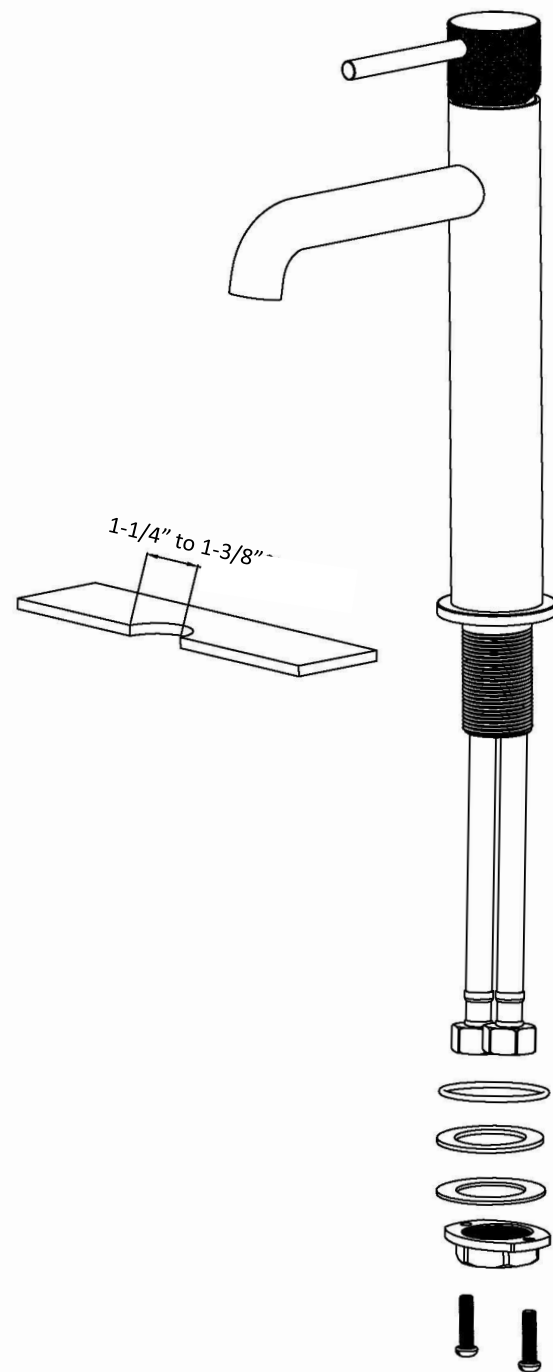

Karran®

INSTALLATION GUIDE

Tryst

Models: KBF462C
KBF462MB
KBF462SS

COMPONENT LIST	QTY
1 - Faucet Body	1
2 - O-Ring	1
3 - Rubber Washer	1
4 - Metal Washer	1
5 - Mounting Hardware	1
6 - Screw	2

2

3

4

5

6

7

1 - Screw Cover

2 - Screw

3 - Handle

4 - Cover Ring

5 - Nut

6 - Cartridge

7 - Faucet Body

8 - Aerator

9 - Aerator Cover

10 - Base Ring

11 - Base

12 - O-Ring

13 - Rubber Washer