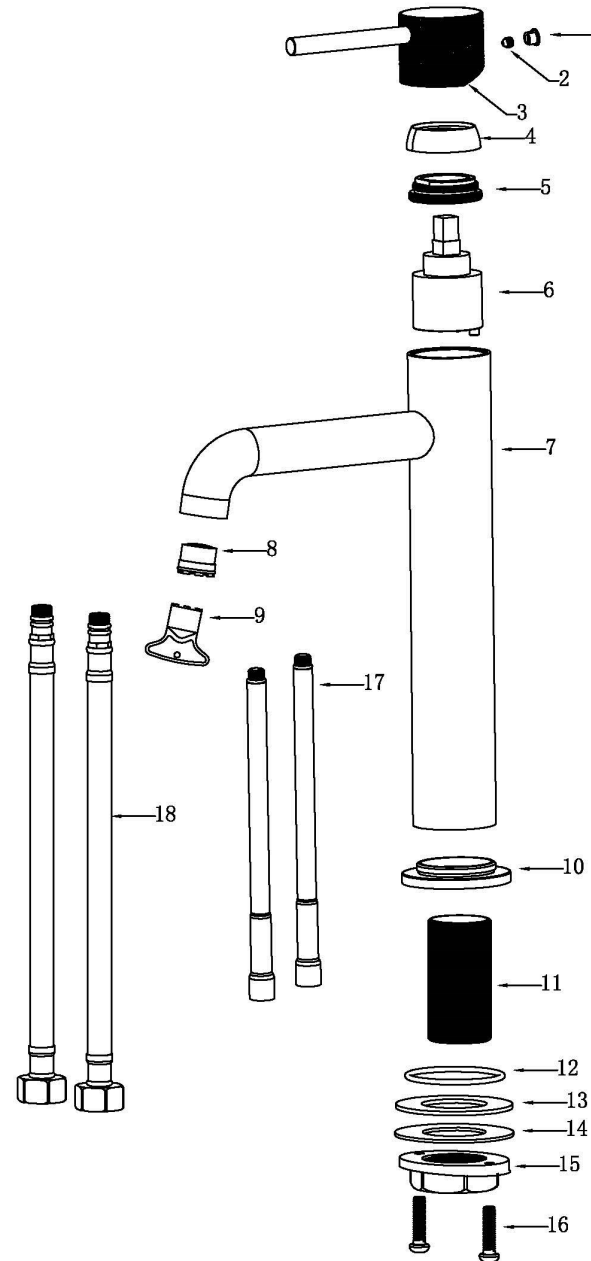

Karran®

INSTALLATION GUIDE

Tryst

Models: KBF462C
KBF462MB
KBF462SS

COMPONENT LIST	QTY
1 - Faucet Body	1
2 - O-Ring	1
3 - Rubber Washer	1
4 - Metal Washer	1
5 - Mounting Hardware	1
6 - Screw	2

2

3

4

5

6

7

1 - Screw Cover

2 - Screw

3 - Handle

4 - Cover Ring

5 - Nut

6 - Cartridge

7 - Faucet Body

8 - Aerator

9 - Aerator Cover

10 - Base Ring

11 - Base

12 - O-Ring

13 - Rubber Washer

14 - Metal Washer

15 - Mounting Hardware

16 - Screws

17 & 18 - Water Lines