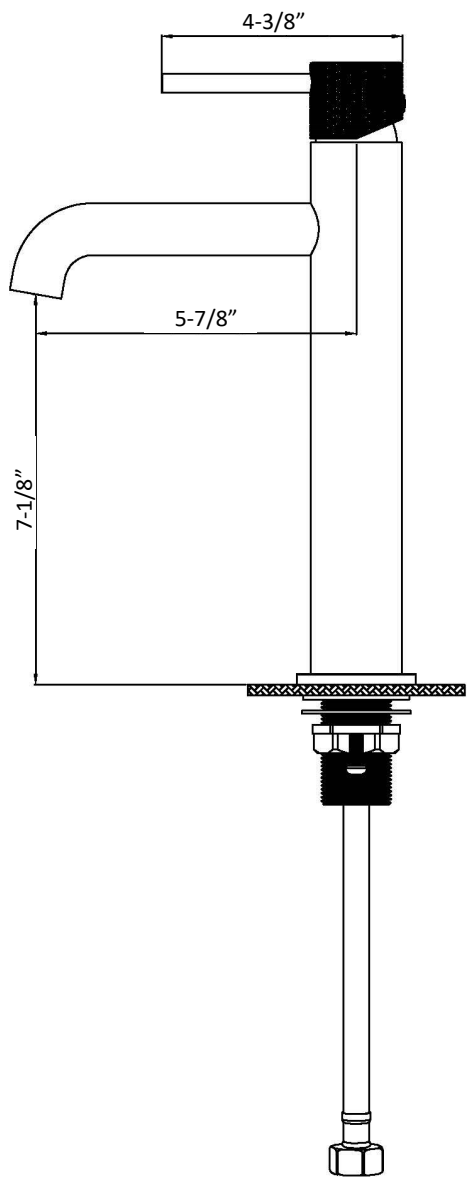

Karran®

INSTALLATION GUIDE

Tryst

Models: KBF462C
KBF462MB
KBF462SS

COMPONENT LIST	QTY
1 - Faucet Body	1
2 - O-Ring	1
3 - Rubber Washer	1
4 - Metal Washer	1
5 - Mounting Hardware	1
6 - Screw	2

2

3

4

5

6

7

1 - Screw Cover

2 - Screw

3 - Handle

4 - Cover Ring

5 - Nut

6 - Cartridge

7 - Faucet Body

8 - Aerator

9 - Aerator Cover

10 - Base Ring

11 - Base

12 - O-Ring

13 - Rubber Washer