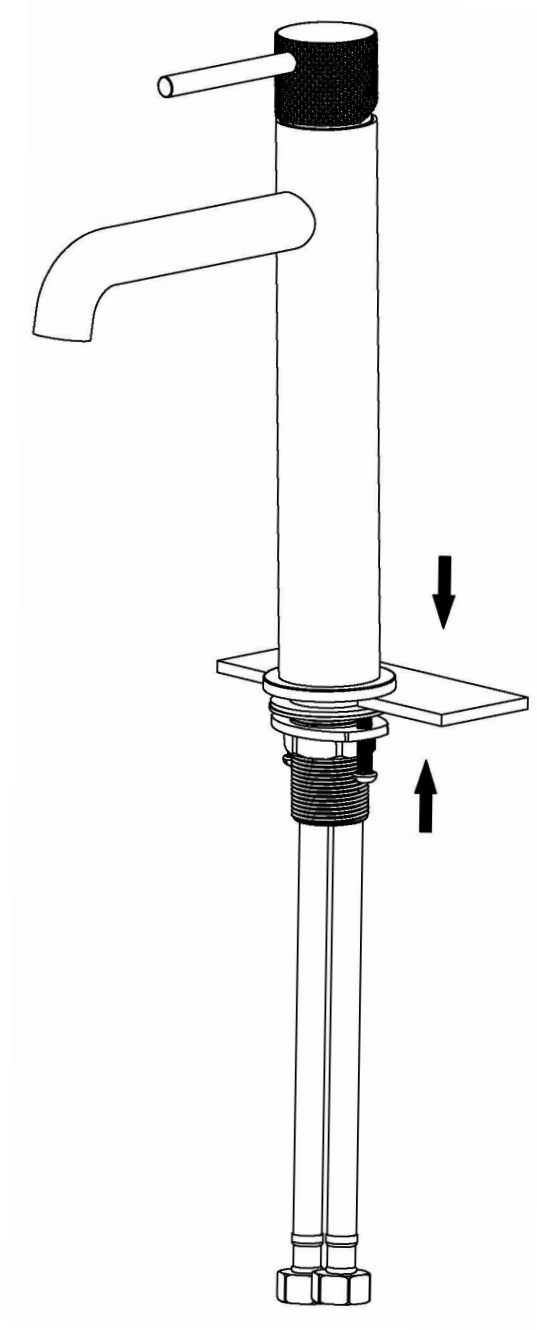

Karran®

INSTALLATION GUIDE

Tryst

Models: KBF462C
KBF462MB
KBF462SS

COMPONENT LIST	QTY
1 - Faucet Body	1
2 - O-Ring	1
3 - Rubber Washer	1
4 - Metal Washer	1
5 - Mounting Hardware	1
6 - Screw	2

2

3

4

5

6

7

1 - Screw Cover

2 - Screw

3 - Handle

4 - Cover Ring

5 - Nut

6 - Cartridge

7 - Faucet Body

8 - Aerator

9 - Aerator Cover

10 - Base Ring

11 - Base

12 - O-Ring

13 - Rubber Washer