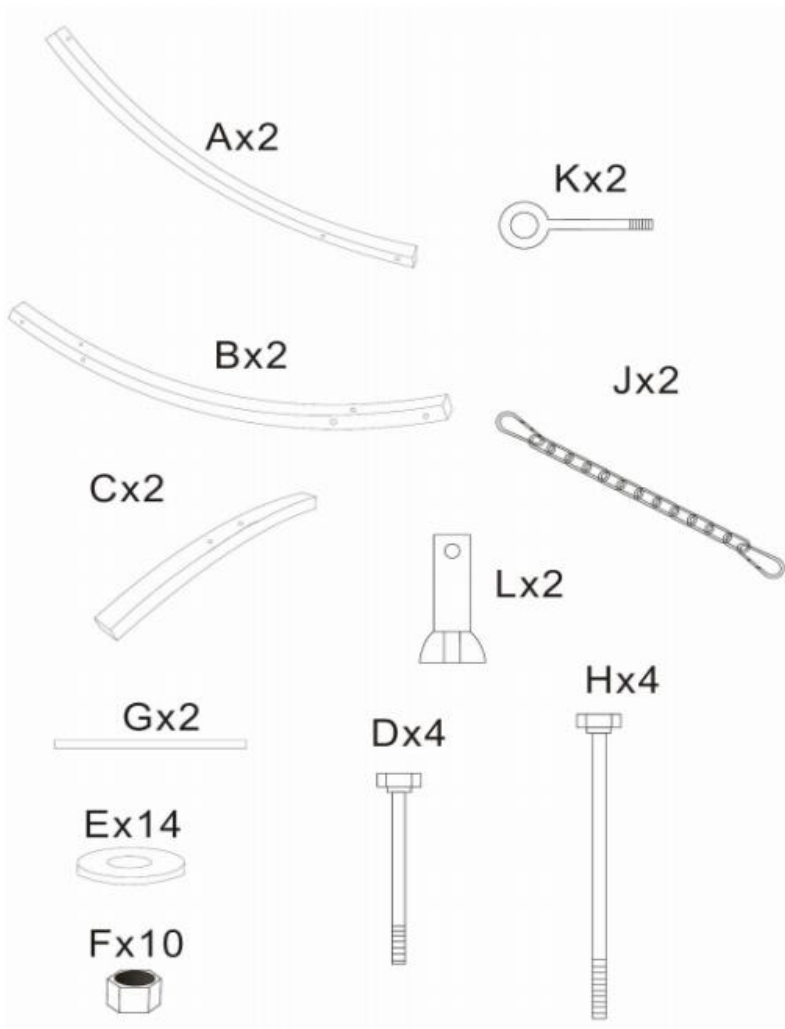

Size	165 inch
Load bearing	475 lbs
Type	oblique type
Color	matte black
Main Material	Wood

PARTS LIST