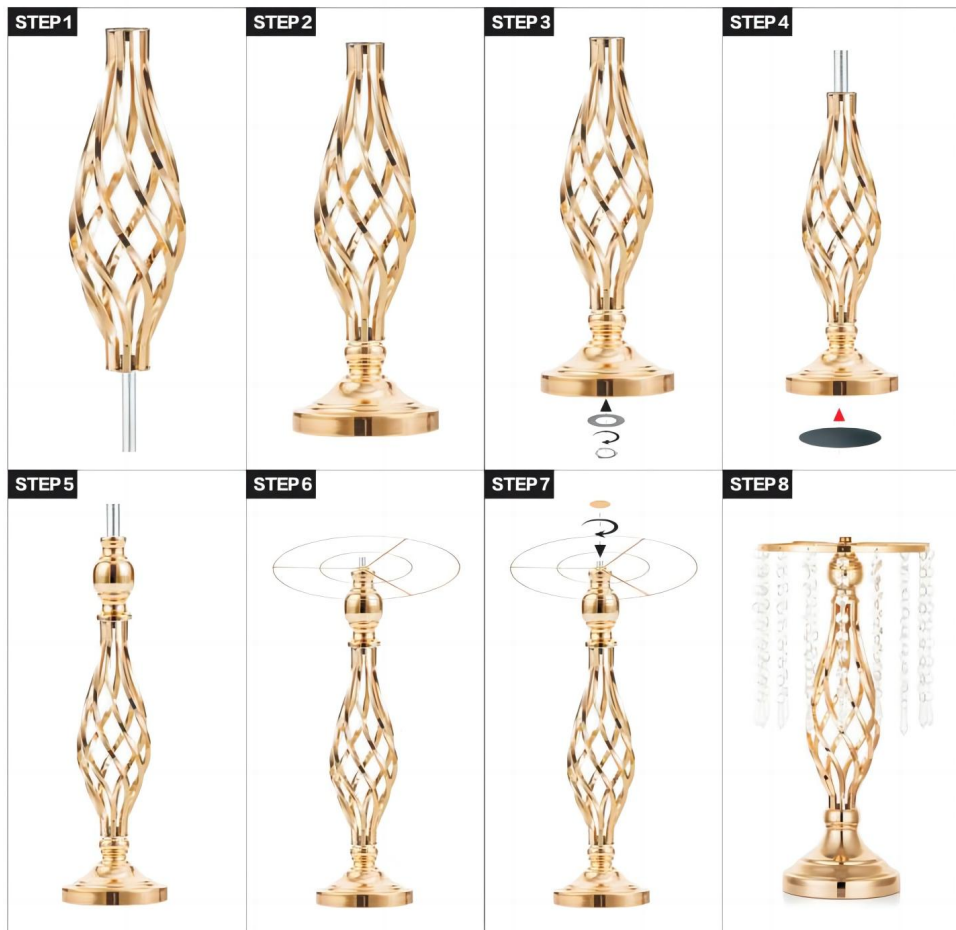

## METAL WEDDING VASE

**NOTE:** The cover is a reference image, and the specific shape is subject to the actual product.

# INSTALLATION

Model: LJL-01

STEP 1

STEP 2

STEP 3

STEP 4

**Model: LJL-02**

**STEP 1**

**STEP 2**

**STEP 3**

**STEP 4**

**Model: LJL-03**

**NOTE:** The quantity of crystal beads is 24PCS

**Model: LJL-04**

**NOTE:** The quantity of crystal beads is 24PCS

**Model:** LJL-05/LJL-06

**NOTE:** The quantity of crystal beads is 24PCS

**Model: LJL-07**

**STEP 1**

**STEP 2**

**STEP 3**

**STEP 4**

**Model: LJL-08**

**STEP 1**