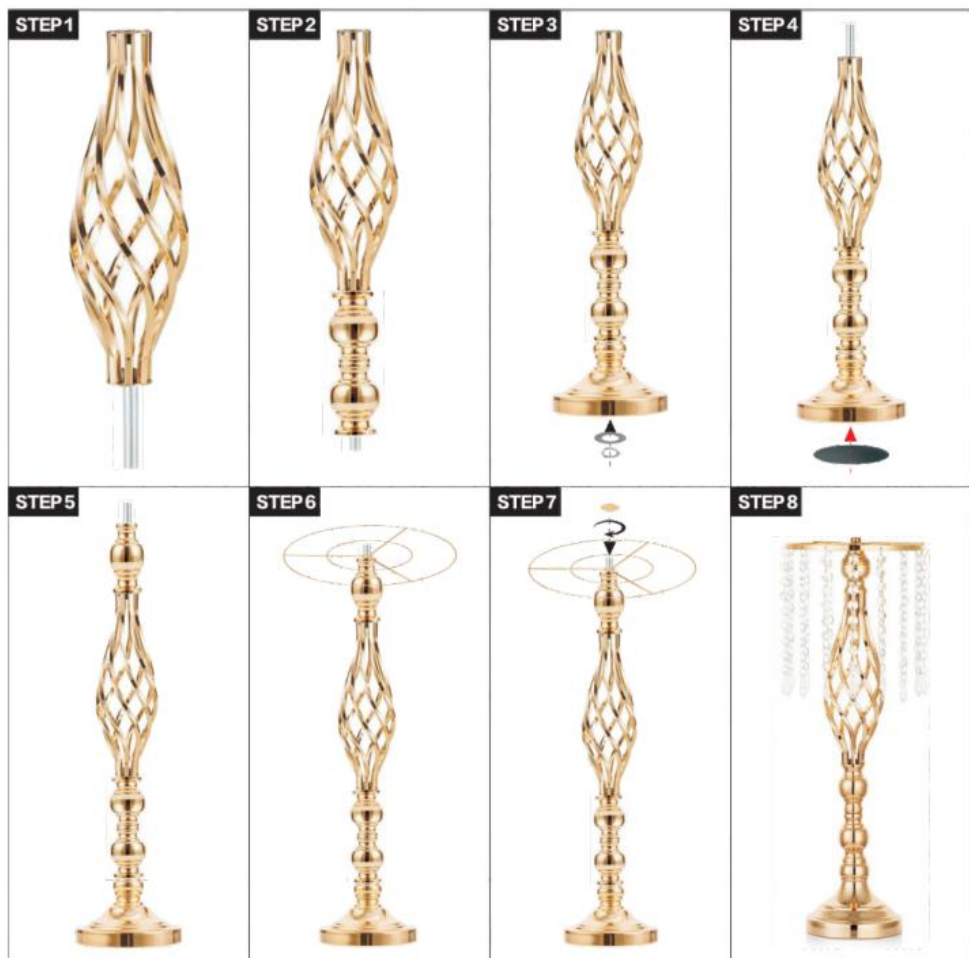

## METAL WEDDING VASE

**NOTE:** The cover is a reference image, and the specific shape is subject to the actual product.

**STEP 2**

**STEP 3**

**STEP 4**

**Model: LJL-03**

**NOTE:** The quantity of crystal beads is 24PCS

**Model: LJL-04**

**NOTE:** The quantity of crystal beads is 24PCS

**Model:** LJL-05/LJL-06

**NOTE:** The quantity of crystal beads is 24PCS

**Model: LJL-07**

**STEP 1**

**STEP 2**

**STEP 3**

**STEP 4**

**Model: LJL-08**

**STEP 1**