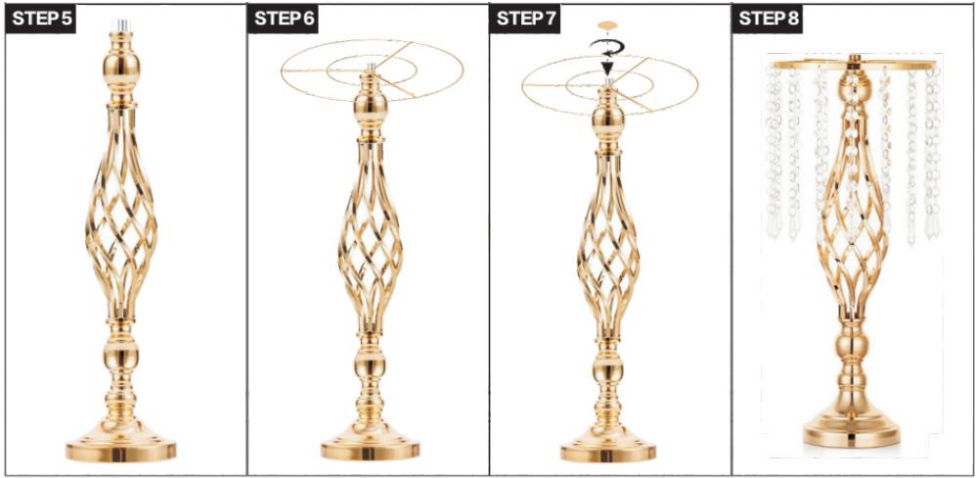

## METAL WEDDING VASE

**NOTE:** The cover is a reference image, and the specific shape is subject to the actual product.

# INSTALLATION

Model: LJL-01

STEP 1

STEP 2

STEP 3

STEP 4

**Model: LJL-02**

**STEP 1**

**STEP 2**

**STEP 3**

**STEP 4**

**Model: LJL-03**

**NOTE:** The quantity of crystal beads is 24PCS

**Model: LJL-04**

**NOTE:** The quantity of crystal beads is 24PCS

**Model:** LJL-05/LJL-06

**NOTE:** The quantity of crystal beads is 24PCS

**Model: LJL-07**

**STEP 1**

**STEP 2**

**STEP 3**

**STEP 4**

**Model: LJL-08**

**STEP 1**