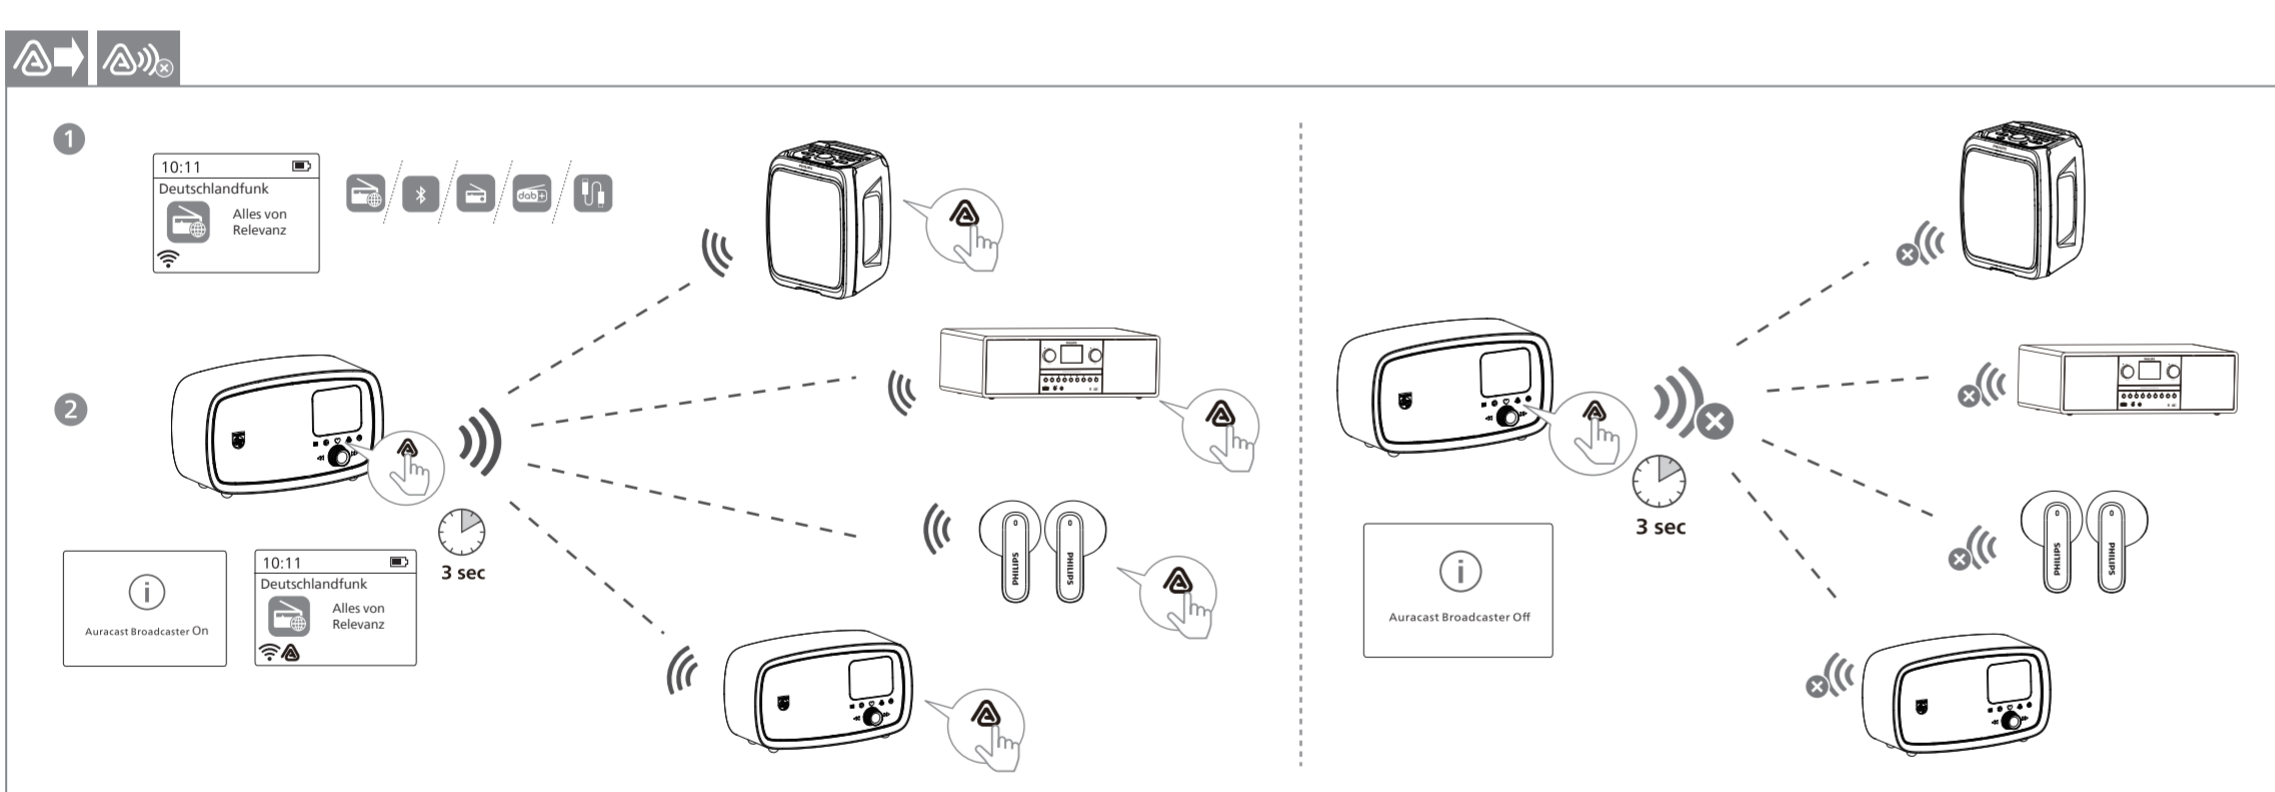

Station list
1: RR-SRG+
2: RR-SRG+
3: CH-CLASSIC+
4: (Empty)
5: (Empty)

10:11
RR-SRG+
Radio
Rumantsch
SRG-SRG idee

Preset Store
1: (Empty)
2: (Empty)
3: (Empty)
4: (Empty)
5: (Empty)

Preset 1 Stored

DAB Menu
Full scan
Manual tune
Prune
DRC level
Sound style

Manual tune
5A 174.928MHz
5B 176.640MHz
5C 178.352MHz
5D 180.064MHz
6A 181.936MHz

Philips Entertainment

philips.to/entapp

Download on the App Store
GET IT ON Google Play

www.philips.com/support