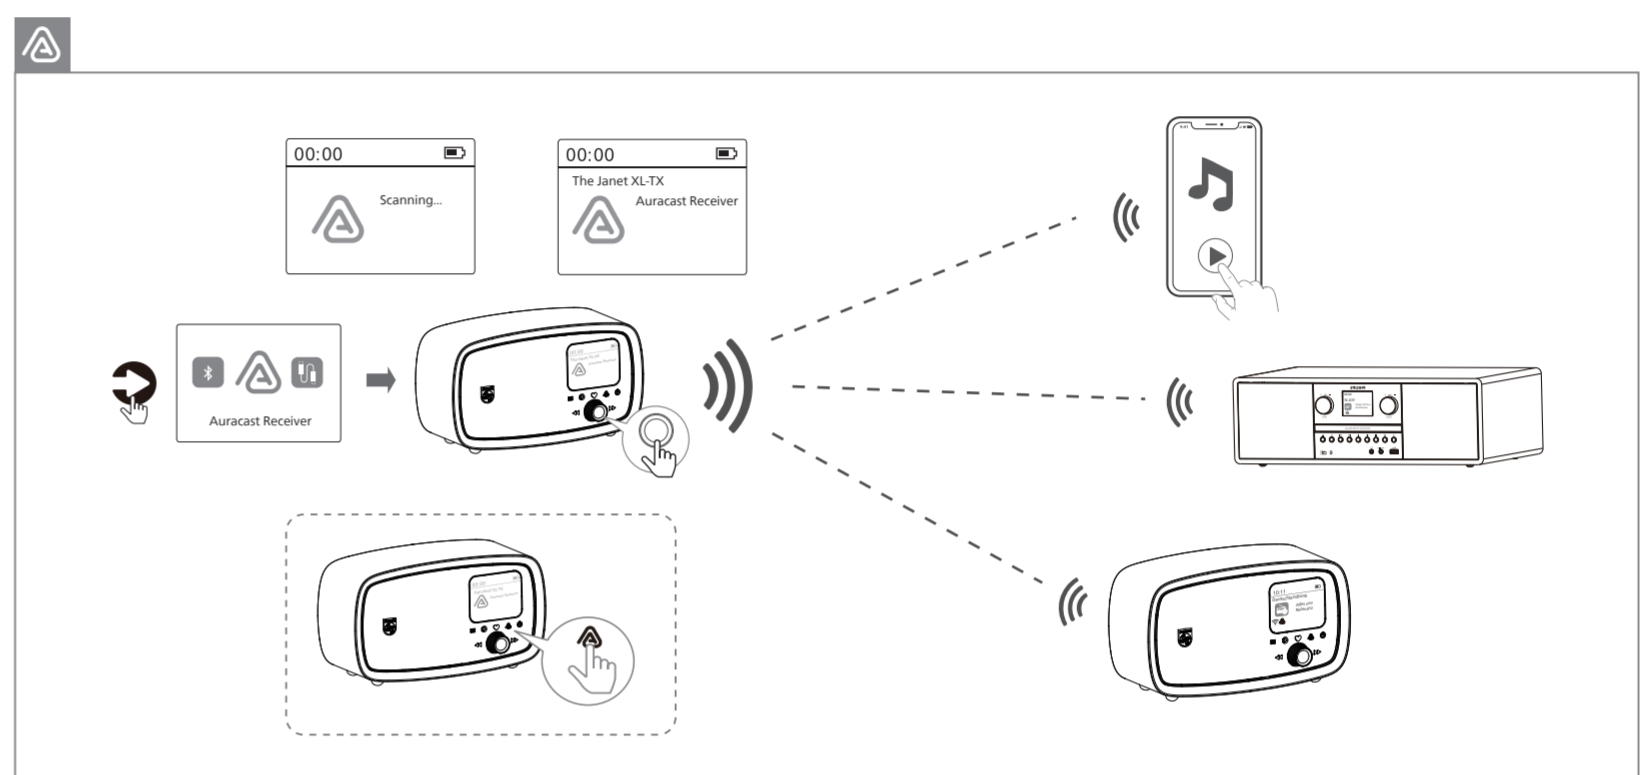

Station list
1: RR-SRG+
2: RR-SRG+
3: CH-CLASSIC+
4: (Empty)
5: (Empty)

10:11
RR-SRG+
Radio
Rumantsch
SRG-SRG idee

Preset Store
1: (Empty)
2: (Empty)
3: (Empty)
4: (Empty)
5: (Empty)

Preset 1 Stored

DAB Menu
Full scan
Manual tune
Prune
DRC level
Sound style

Manual tune
5A 174.928MHz
5B 176.640MHz
5C 178.352MHz
5D 180.064MHz
6A 181.936MHz

Philips Entertainment

philips.to/entapp

Download on the App Store
GET IT ON Google Play

www.philips.com/support