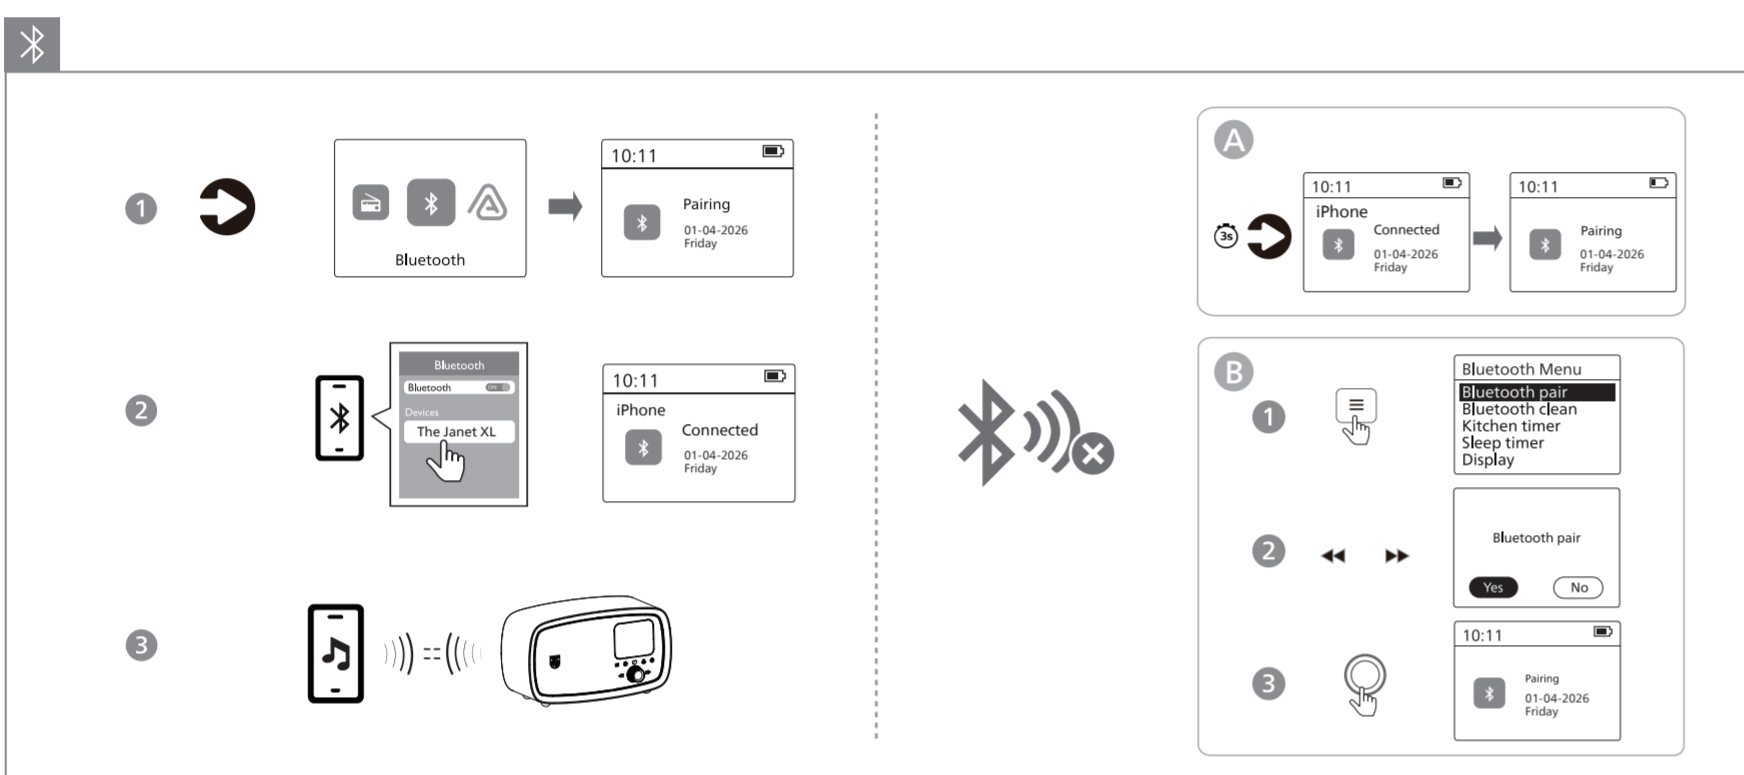

Station list
1: RR-SRG+
2: RR-SRG+
3: CH-CLASSIC+
4: (Empty)
5: (Empty)

10:11
RR-SRG+
Radio
Rumantsch
SRG-SRG idee

Preset Store
1: (Empty)
2: (Empty)
3: (Empty)
4: (Empty)
5: (Empty)

Preset 1 Stored

DAB Menu
Full scan
Manual tune
Prune
DRC level
Sound style

Manual tune
5A 174.928MHz
5B 176.640MHz
5C 178.352MHz
5D 180.064MHz
6A 181.936MHz

Philips Entertainment

philips.to/entapp

Download on the App Store
GET IT ON Google Play

www.philips.com/support