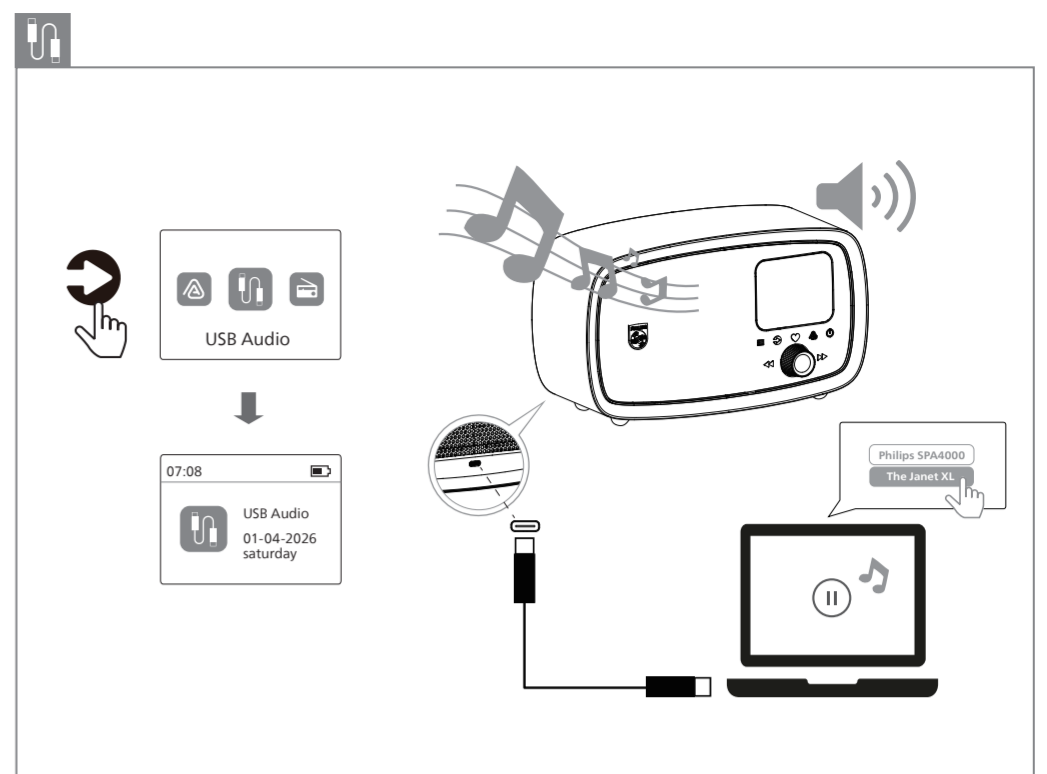

Philips Entertainment

philips.to/entapp

Download on the App Store
GET IT ON Google Play