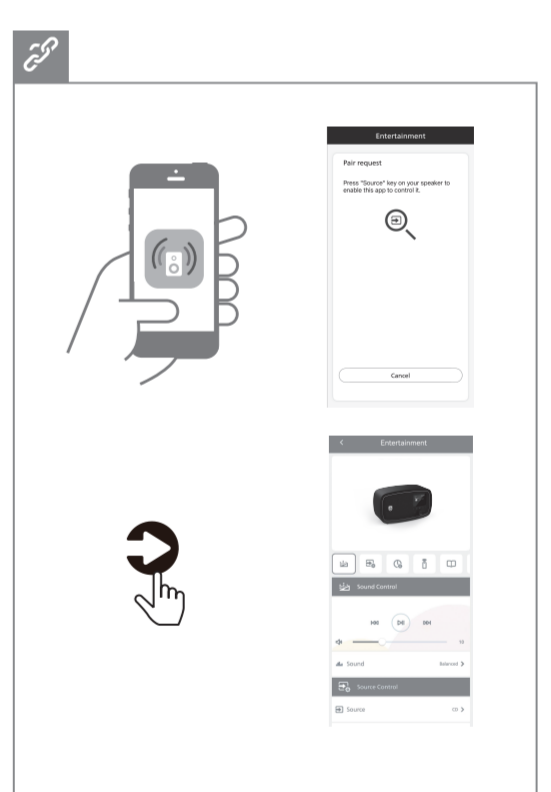

www.philips.com/support