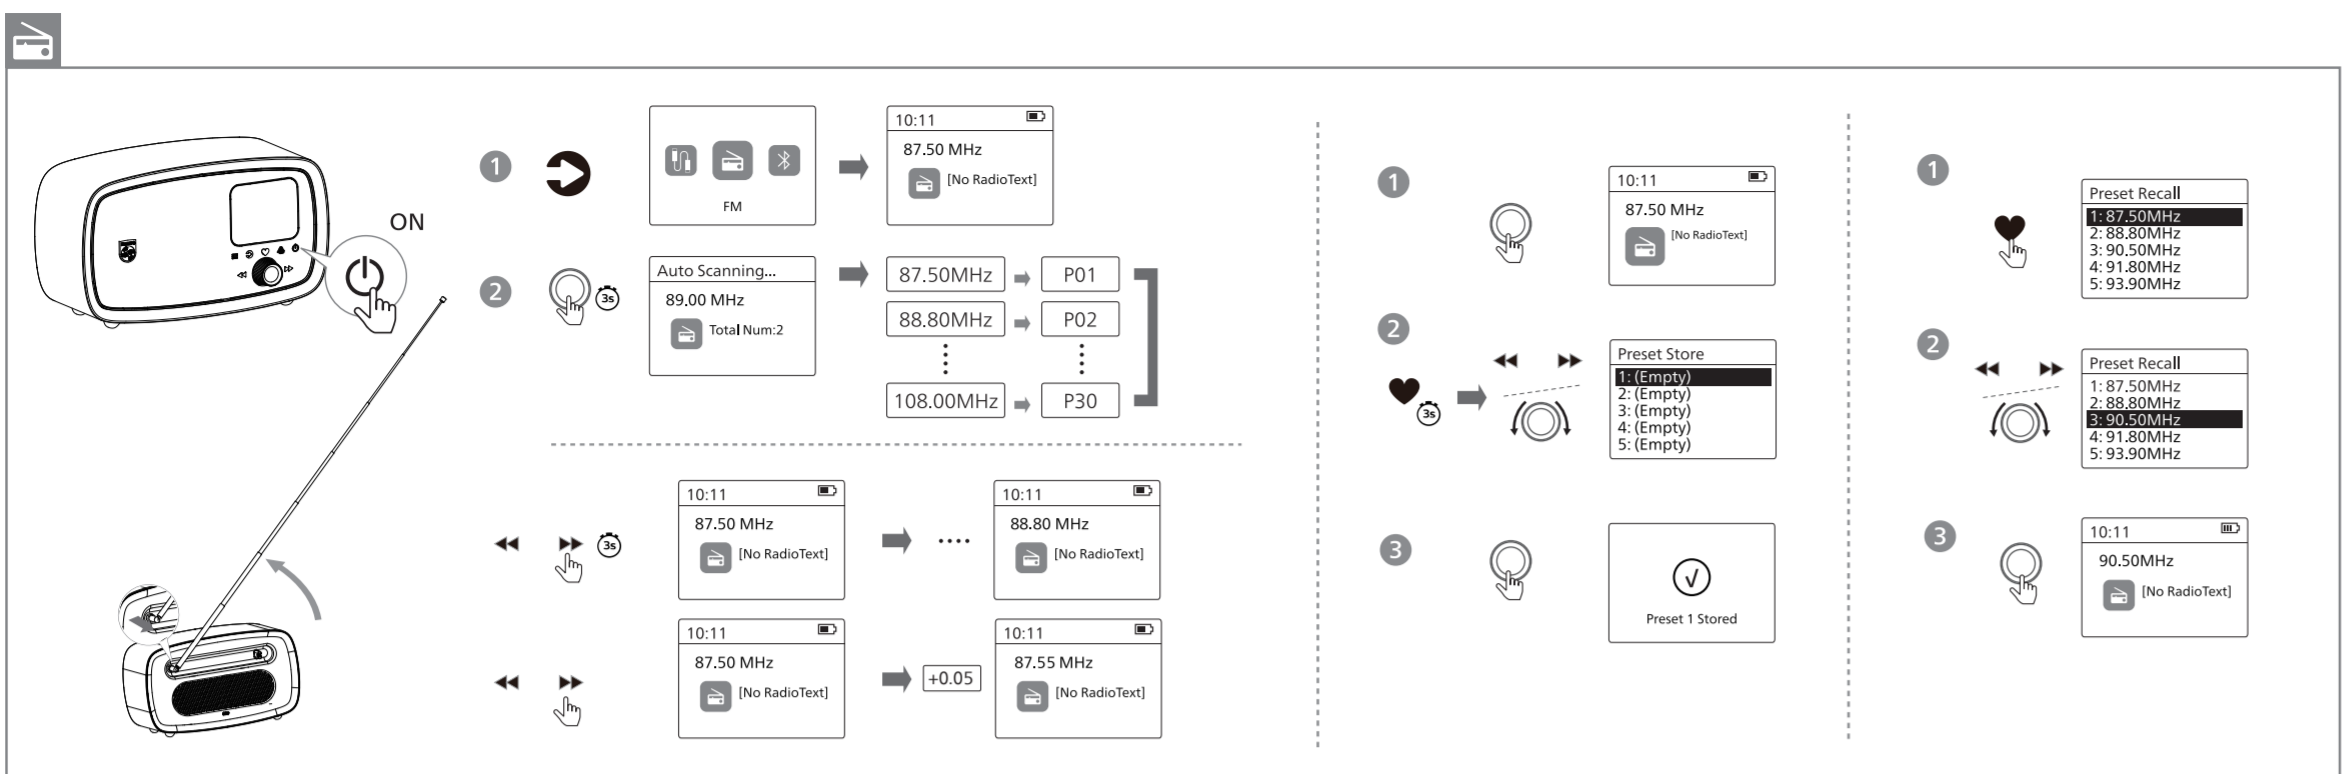

Station list
1: RR-SRG+
2: RR-SRG+
3: CH-CLASSIC+
4: (Empty)
5: (Empty)

10:11
RR-SRG+
Radio
Rumantsch
SRG-SRG idee

Preset Store
1: (Empty)
2: (Empty)
3: (Empty)
4: (Empty)
5: (Empty)

Preset 1 Stored

DAB Menu
Full scan
Manual tune
Prune
DRC level
Sound style

Manual tune
5A 174.928MHz
5B 176.640MHz
5C 178.352MHz
5D 180.064MHz
6A 181.936MHz

Philips Entertainment

philips.to/entapp

Download on the App Store
GET IT ON Google Play

www.philips.com/support