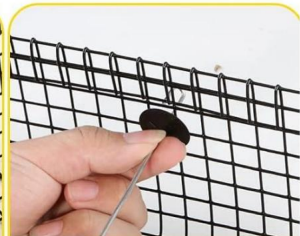

Step 1
Cut to proper size

Step 2
Bend the wire mesh to 45 angel

Step 3
Place clips hthrough the mesh

Step 4
Add a washer to the clips

Step 5
Slide the washer fo fix

Step 6
Cut off the excess

Tillverkare: Shanghai muxin muyeyouxiangongsi Adress: