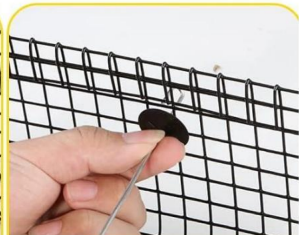

Step 1
Cut to proper size

Step 2
Bend the wire mesh to 45 angel

Step 3
Place clips hthrough the mesh

Step 4
Add a washer to the clips

Step 5
Slide the washer fo fix

Step 6
Cut off the excess

Fabricant : Shanghaimuxinmuyeyouxiangongsi