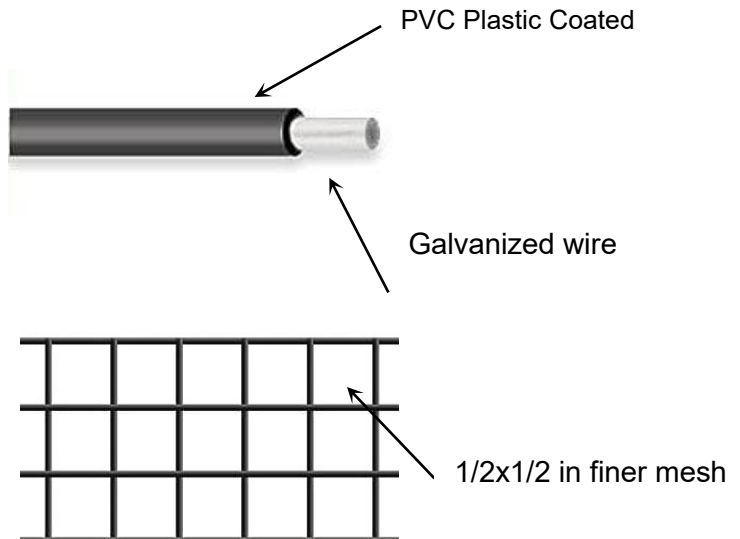

PRODUCT INTRODUCE

1	Protective mesh	
2	Anchorage clip	
3	Tie wire