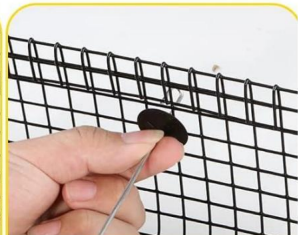

Step 1
Cut to proper size

Step 2
Bend the wire mesh to 45 angel

Step 3
Place clips hthrough the mesh

Step 4
Add a washer to the clips

Step 5
Slide the washer fo fix

Step 6
Cut off the excess

Produttore: Shanghaimuxinmuyeyouxiangongsi Indirizzo: