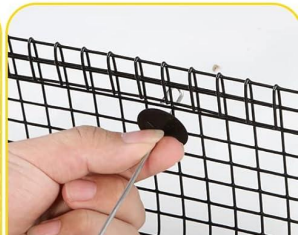

Step 2
Bend the wire mesh to 45 angel

Step 3
Place clips hthrough the mesh

Step 4
Add a washer to the clips

Step 5
Slide the washer fo fix

Step 6
Cut off the excess

Manufacturer: Shanghaimuxinmuyeyouxiangongsi