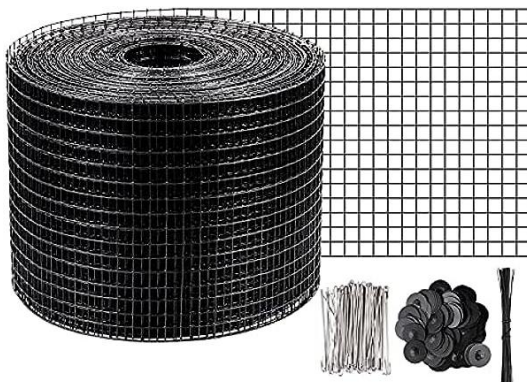

VEVOR[®]

TOUGH TOOLS, HALF PRICE

SOLAR PANEL BIRD CRITTER GUARD KIT

MODEL:

RH-650A,RH-6100A,RH-6100B,RH-8100A,RH-8100B,RH-8100C

NEED HELP? CONTACT US!

Have product questions? Need technical support? Please feel free to contact us: