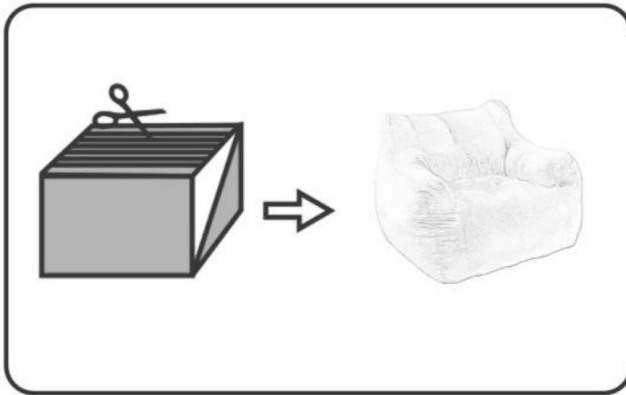

## INSTRUCTIONS

1. Pull the vacuum packing from the package.

2. Use scissors to cut the vacuum packing and take out the sofa.

3. Let it stand for 24-48 hours to wait for the sofa to fully expand. You can also tap it in the sun to make it expand quickly.