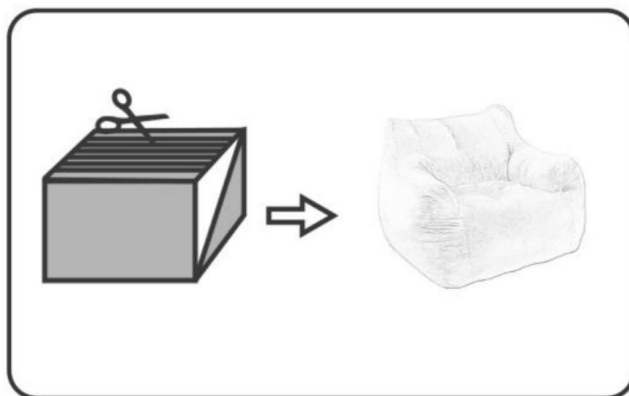

## INSTRUKCJE

1. Pull the vacuum packing from the package.

2. Use scissors to cut the vacuum packing and take out the sofa.

3. Let it stand for 24-48 hours to wait for the sofa to fully expand. You can also tap it in the sun to make it expand quickly.