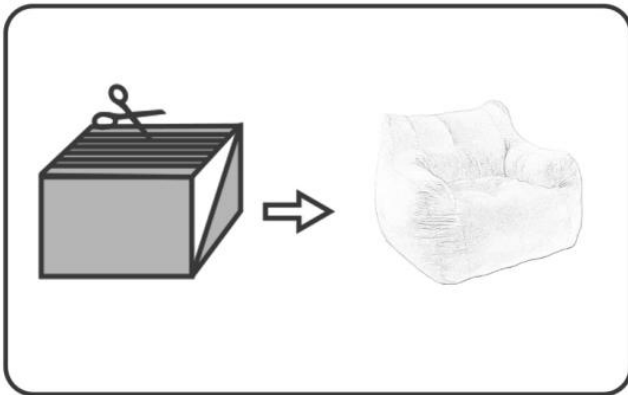

## INSTRUCTIONS

1.Pull the vacuum packing from the package.

2.Use scissors to cut the vacuum packing and take out the sofa.

3. Let it stand for 24-48 hours to wait for the sofa to fully expand. You can also tap it in the sun to make it expand quickly.