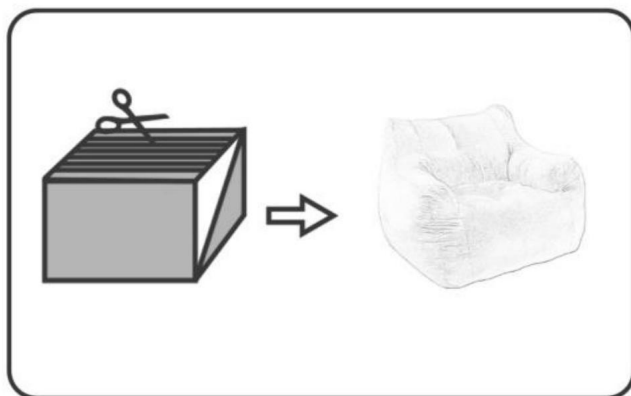

## ISTRUZIONI

1. Pull the vacuum packing from the package.

2. Use scissors to cut the vacuum packing and take out the sofa.

3. Let it stand for 24-48 hours to wait for the sofa to fully expand. You can also tap it in the sun to make it expand quickly.