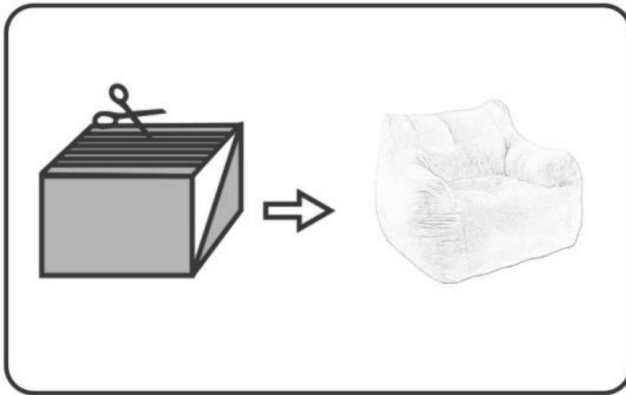

2. Use scissors to cut the vacuum packing and take out the sofa.