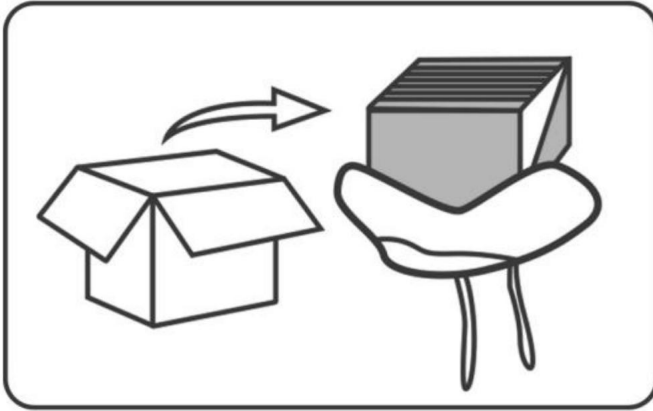

ANWEISUNGEN

1. Pull the vacuum packing from the package.