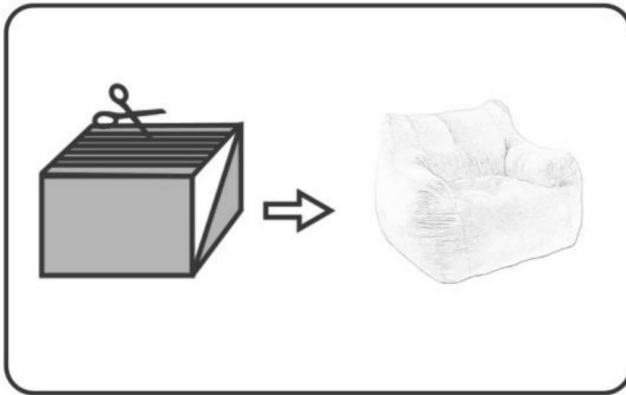

## INSTRUCCIONES

1. Pull the vacuum packing from the package.

2. Use scissors to cut the vacuum packing and take out the sofa.

3. Let it stand for 24-48 hours to wait for the sofa to fully expand. You can also tap it in the sun to make it expand quickly.