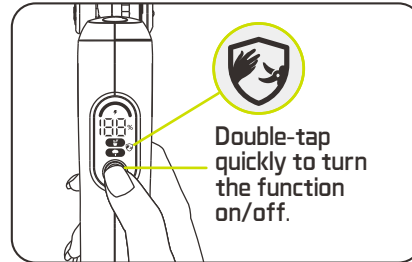

Fanttik[®]

— Ideas for Fantastic Life —

SafeSnap™
Electric Pruning Shears

Y10 Pro

- Wake device, then quickly double-click the trigger to unlock. "Beep" - Unlock successful.
- Press the power button for 0.5 seconds to turn off the device.

Accidental touch

1

This function only works when gloves are not being worn.

Hold the trigger for 2s

2

half-open

full-open

Press and hold the trigger for 2 seconds to switch cutting modes.