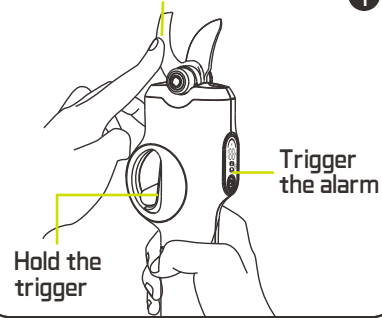

Fanttik[®]

— Ideas for Fantastic Life —

SafeSnap™
Electric Pruning Shears

Y10 Pro

- Wake device, then quickly double-click the trigger to unlock. "Beep" - Unlock successful.
- Press the power button for 0.5 seconds to turn off the device.

Accidental touch

1

This function only works when gloves are not being worn.

Hold the trigger for 2s

2

half-open

full-open

Press and hold the trigger for 2 seconds to switch cutting modes.