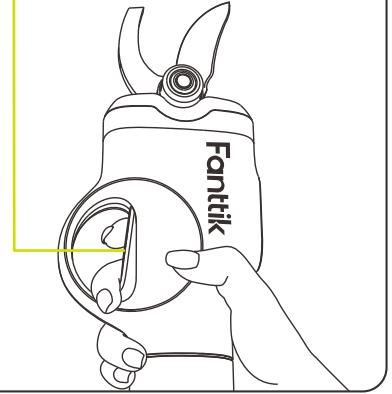

Fanttik[®]

— Ideas for Fantastic Life —

SafeSnap™
Electric Pruning Shears

Y10 Pro

- Wake device, then quickly double-click the trigger to unlock. "Beep" - Unlock successful.
- Press the power button for 0.5 seconds to turn off the device.

Accidental touch

1

This function only works when gloves are not being worn.

Hold the trigger for 2s

2

half-open

full-open

Press and hold the trigger for 2 seconds to switch cutting modes.