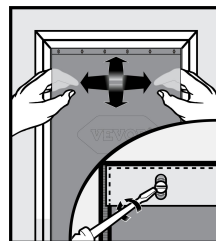

Size: 13 5/8"W × 23 5/8"H (346×600mm)

Replacement Flaps

Replace & Adjust

During extreme changes in weather, vinyl flaps can shrink during cold months and stretch in warmer months. Easily replace or adjust to ensure a snug fit during seasonal changes.

To Replace: Remove screws from the interior frame of pet door.

Remove bar and flap.

Replace new vinyl flap and position horizontally and vertically to fit into door frame. Replace existing bar and tighten screws in place.