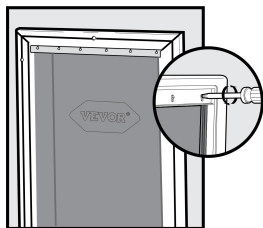

CWM-M is applied to CWM01-M and CWM02-M and CWM03-M

Size: 8 1/4"W × 12 1/4"H (210×311mm)

CWM-L is applied to CWM01-L and CWM02-L and CWM03-L

Size: 10 1/4"W × 16 1/4"H (260×413mm)

CWM-XL is applied to CWM01-L and CWM02-L and CWM03-L

Size: 13 5/8"W × 23 5/8"H (346×600mm)

Replacement Flaps

Replace & Adjust

During extreme changes in weather, vinyl flaps can shrink during cold months and stretch in warmer months. Easily replace or adjust to ensure a snug fit during seasonal changes.