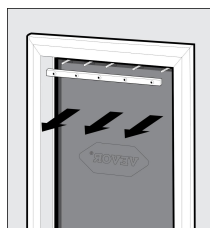

Size: 13 5/8"W × 23 5/8"H (346×600mm)

Replacement Flaps

Replace & Adjust

During extreme changes in weather, vinyl flaps can shrink during cold months and stretch in warmer months. Easily replace or adjust to ensure a snug fit during seasonal changes.

To Replace: Remove screws from the interior frame of pet door.

Remove bar and flap.

Replace new vinyl flap and position horizontally and vertically to fit into door frame. Replace existing bar and tighten screws in place.