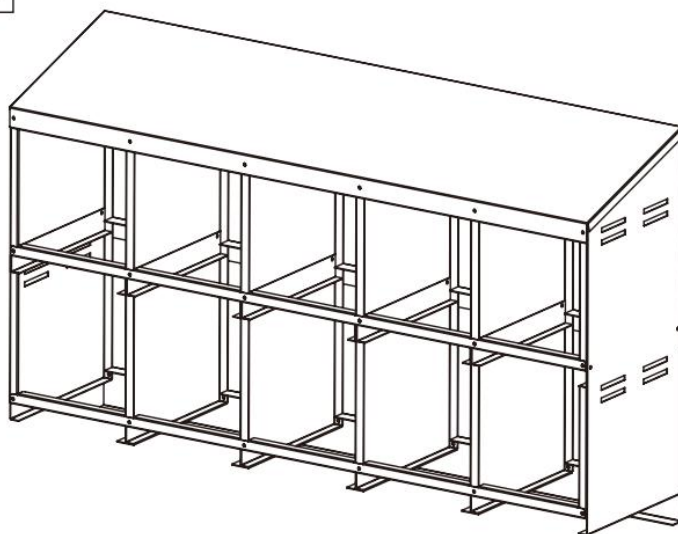

ASSEMBLY GUIDE

STEP9

STEP10