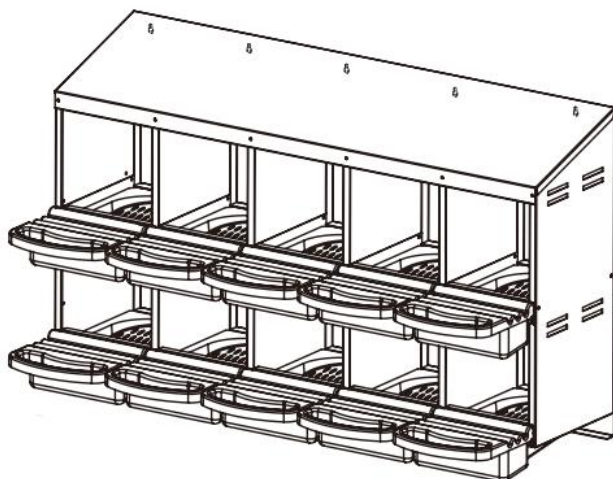

VEVOR®

TOUGH TOOLS, HALF PRICE

CHICKEN NEST BOX

MODELL: EB- 10

NEED HELP? CONTACT US!

Have product questions? Need technical support? Please feel free to contact us:

Technical Support and E-Warranty Certificate
www.vevor.com/support