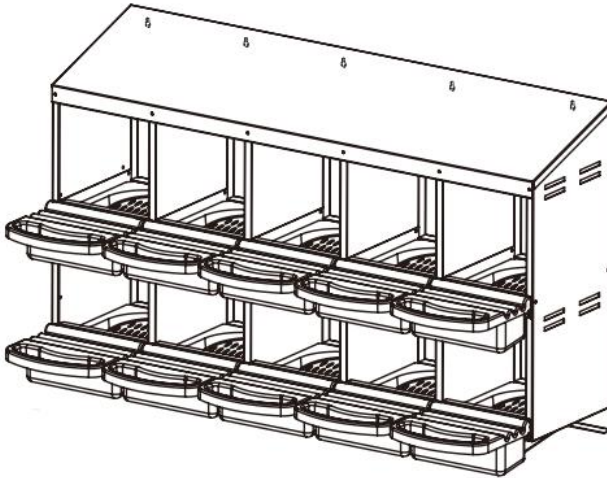

VEVOR®

TOUGH TOOLS, HALF PRICE

CHICKEN NEST BOX

MODEL: EB- 10

NEED HELP? CONTACT US!

Have product questions? Need technical support? Please feel free to contact us:

Technical Support and E-Warranty Certificate
www.vevor.com/support

This is the original instruction, please read all manual instructions carefully before operating. VEVOR reserves a clear interpretation of our user manual. The appearance of the product shall be subject to the product you received. Please forgive us that we won't inform you again if there are any technology or software updates on our product.