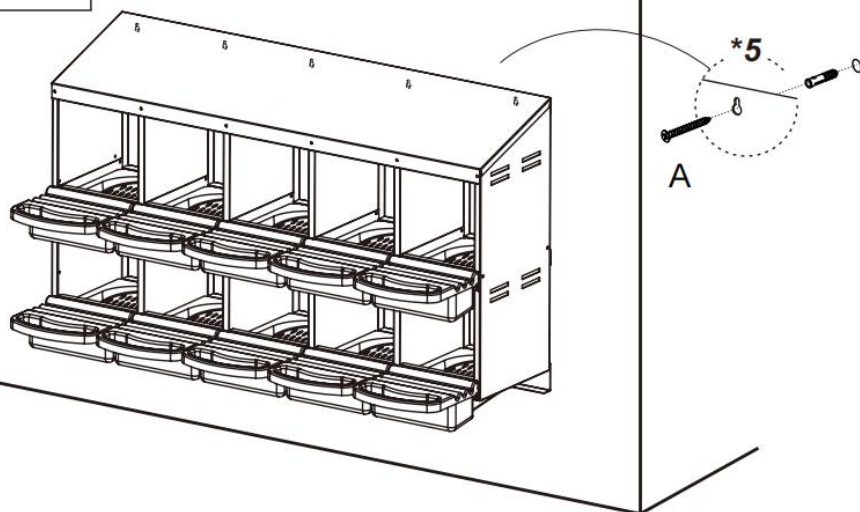

ASSEMBLY GUIDE

STEP 13

STEP 14