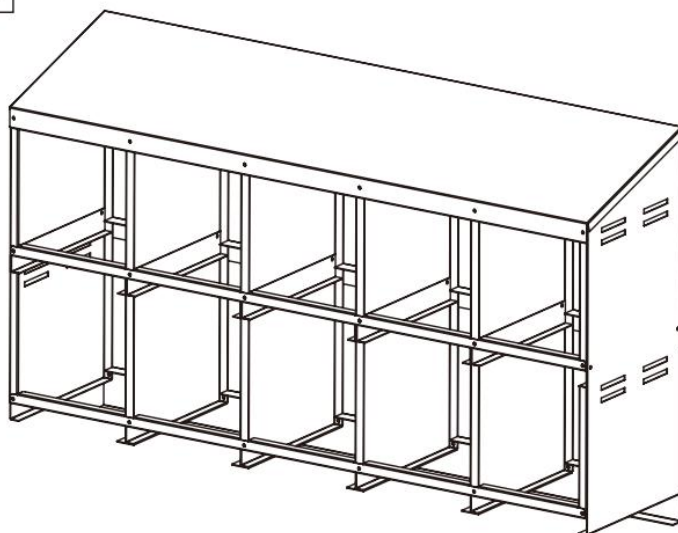

ASSEMBLY GUIDE

STEP 9

STEP 10