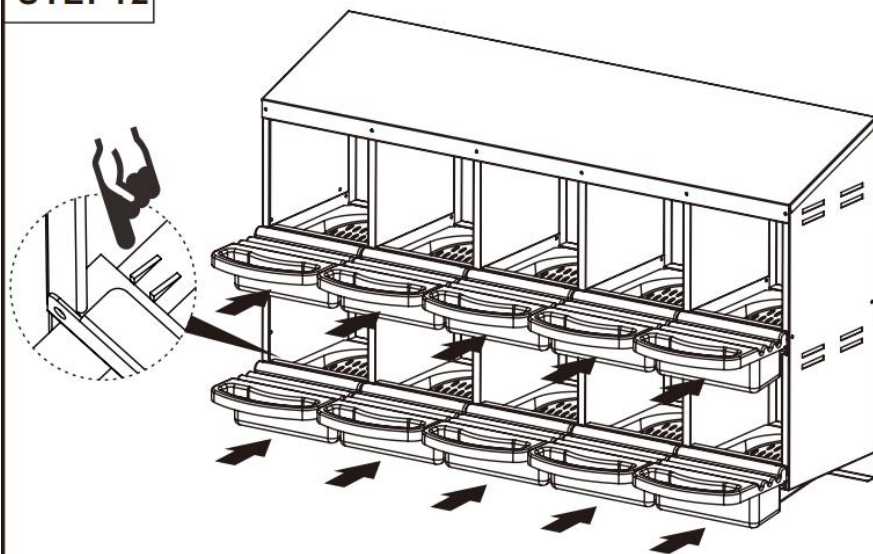

ASSEMBLY GUIDE

STEP 11

STEP 12