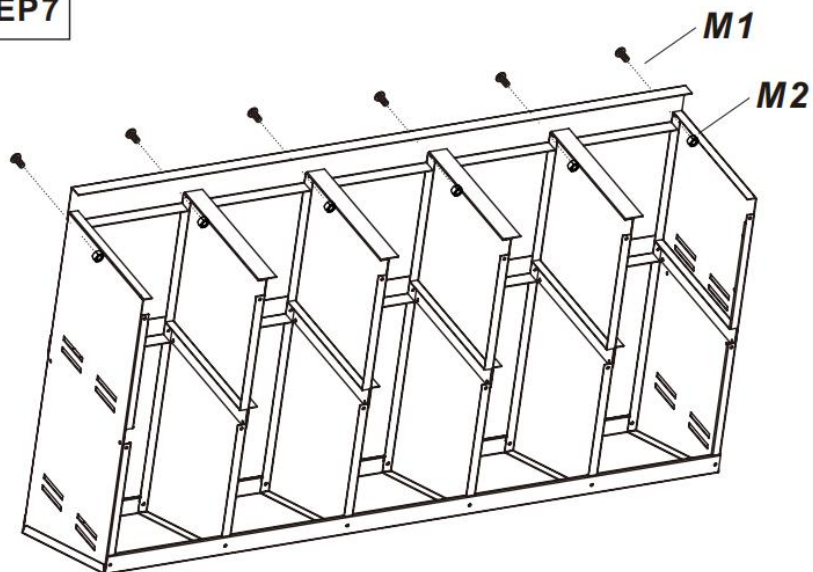

ASSEMBLY GUIDE

STEP 7