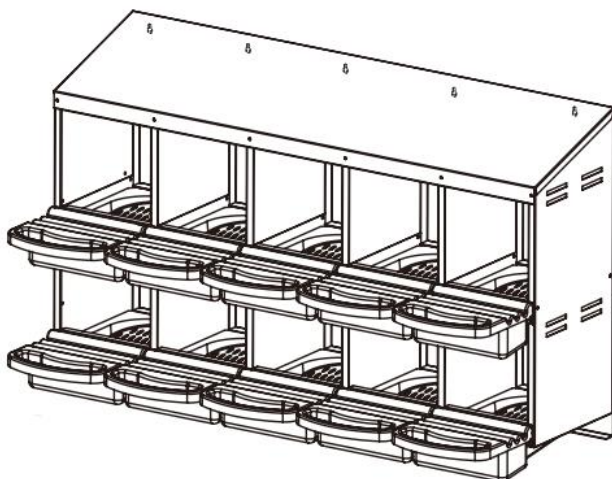

VEVOR®

TOUGH TOOLS, HALF PRICE

CHICKEN NEST BOX

MODELLO: EB- 10

NEED HELP? CONTACT US!

Have product questions? Need technical support? Please feel free to contact us:

Technical Support and E-Warranty Certificate
www.vevor.com/support

This is the original instruction, please read all manual instructions carefully before operating. VEVOR reserves a clear interpretation of our user manual. The appearance of the product shall be subject to the product you received. Please forgive us that we won't inform you again if there are any technology or software updates on our product.