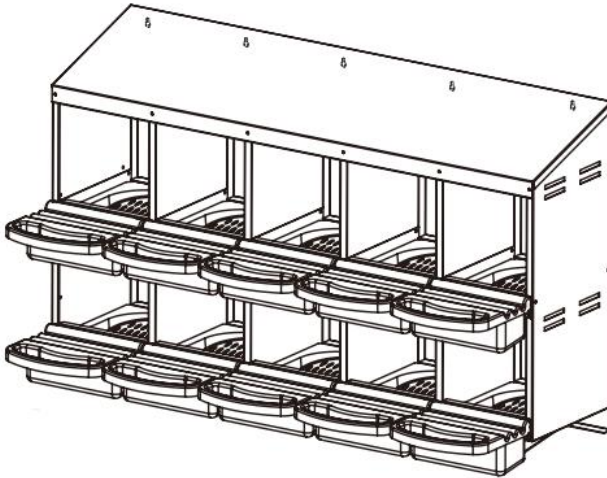

VEVOR®

TOUGH TOOLS, HALF PRICE

CHICKEN NEST BOX

MODEL: EB-10

NEED HELP? CONTACT US!

Have product questions? Need technical support? Please feel free to contact us:

Technical Support and E-Warranty Certificate
www.vevor.com/support

This is the original instruction, please read all manual instructions carefully before operating. VEVOR reserves a clear interpretation of our user manual. The appearance of the product shall be subject to the product you received. Please forgive us that we won't inform you again if there are any technology or software updates on our product.