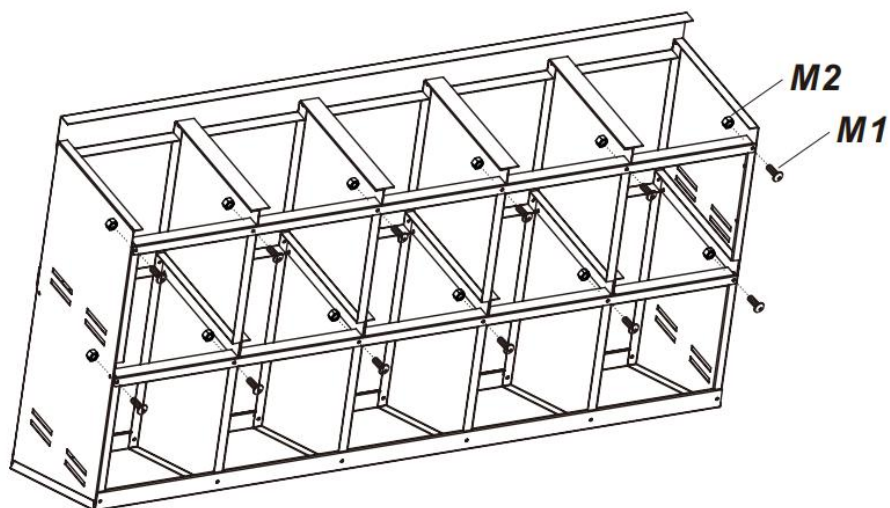

ASSEMBLY GUIDE

STEP 9