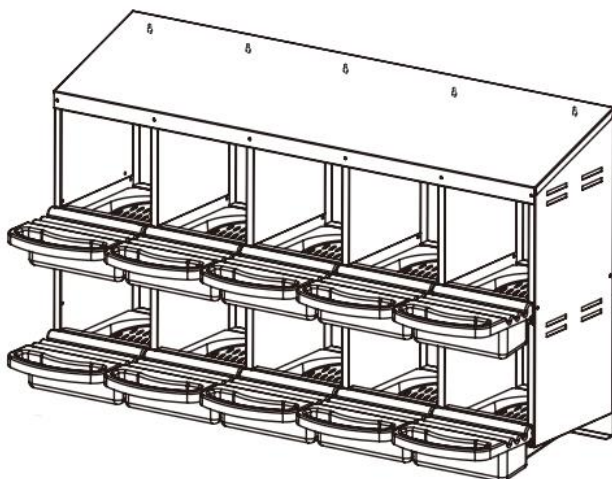

VEVOR®

TOUGH TOOLS, HALF PRICE

CHICKEN NEST BOX

MODEL: EB- 10

NEED HELP? CONTACT US!

Have product questions? Need technical support? Please feel free to contact us:

Technical Support and E-Warranty Certificate
www.vevor.com/support