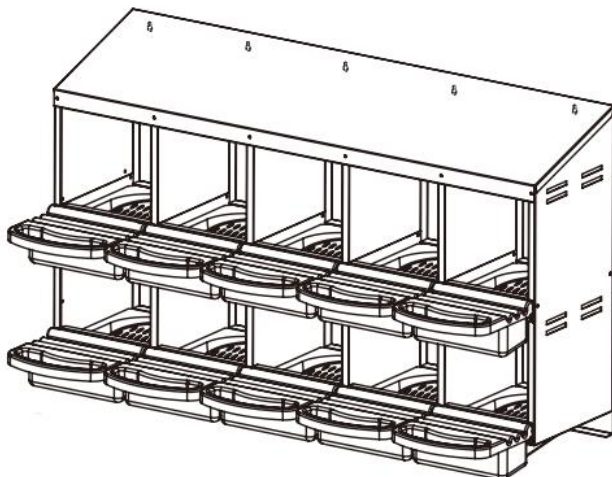

VEVOR®

TOUGH TOOLS, HALF PRICE

CHICKEN NEST BOX

MODELO: EB- 10

NEED HELP? CONTACT US!

Have product questions? Need technical support? Please feel free to contact us:

Technical Support and E-Warranty Certificate
www.vevor.com/support

This is the original instruction, please read all manual instructions carefully before operating. VEVOR reserves a clear interpretation of our user manual. The appearance of the product shall be subject to the product you received. Please forgive us that we won't inform you again if there are any technology or software updates on our product.