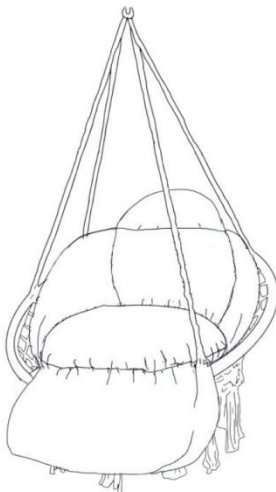

VEVOR[®]

TOUGH TOOLS, HALF PRICE

HANGING SWING CHAIR

Modell: HR-HC-03

NEED HELP? CONTACT US!

Have product questions? Need technical support? Please feel free to contact us:

Technical Support and E-Warranty Certificate
www.vevor.com/support