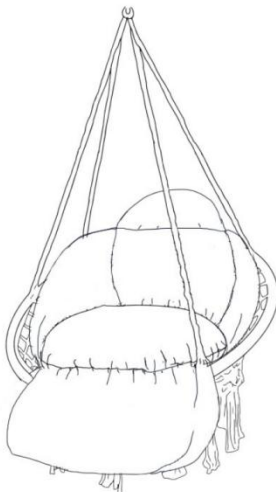

VEVOR®

TOUGH TOOLS, HALF PRICE

HANGING SWING CHAIR

Model: HR-HC-03

NEED HELP? CONTACT US!

Have product questions? Need technical support? Please feel free to contact us:

Technical Support and E-Warranty Certificate
www.vevor.com/support