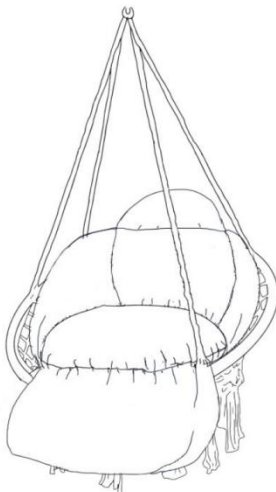

VEVOR[®]

TOUGH TOOLS, HALF PRICE

HANGING SWING CHAIR

Modelo: HR-HC-03

NEED HELP? CONTACT US!

Have product questions? Need technical support? Please feel free to contact us:

Technical Support and E-Warranty Certificate
www.vevor.com/support