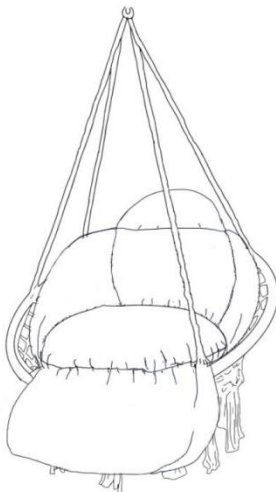

VEVOR®

TOUGH TOOLS, HALF PRICE

HANGING SWING CHAIR

Modello: HR-HC-03

NEED HELP? CONTACT US!

Have product questions? Need technical support? Please feel free to contact us:

Technical Support and E-Warranty Certificate
www.vevor.com/support

This is the original instruction, please read all manual instructions carefully before operating. VEVOR reserves a clear interpretation of our user manual. The appearance of the product shall be subject to the product you received. Please forgive us that we won't inform you again if there are any technology or software updates on our product.