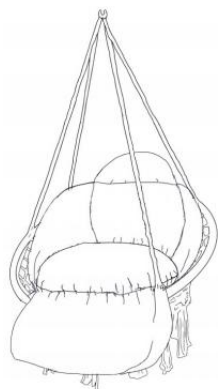

TECHNICAL PARAMETERS

Model	HR-HC-03
Type	Circular Type
Load bearing	264 lbs
Color	White
Main Material	Steel tube Cotton rope Polyester

PARTS LIST

For wall mounting

For fixing to wood

Hanging swing chair*1

Cushion*1