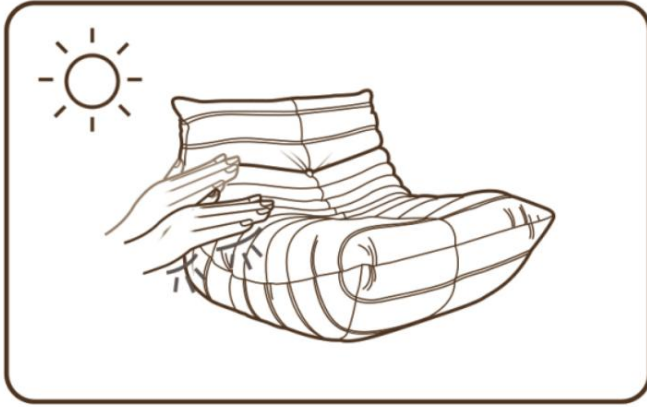

SAVE THESE INSTRUCTIONS

PRODUCT PARAMETER

	Model	Safe Loading Weight	Colour	Product Size (mm)
1	SM-SS-03	150kg	Brown	990*920*720

INSTRUCTIONS

1.Pull the vacuum packing from the package.

2.Use scissors to cut the vacuum packing and take out the sofa.