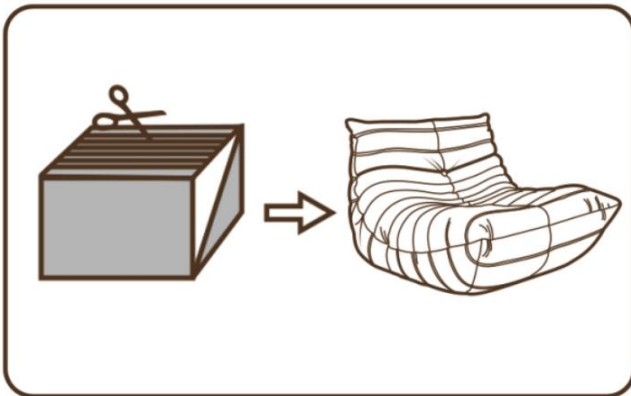

SAVE THESE INSTRUCTIONS

PRODUCT PARAMETER

	Model	Safe Loading Weight	Colour	Product Size (mm)
1	SM-SS-03	150kg	Brown	990*920*720

INSTRUCTIONS

1.Pull the vacuum packing from the package.

2.Use scissors to cut the vacuum packing and take out the sofa.