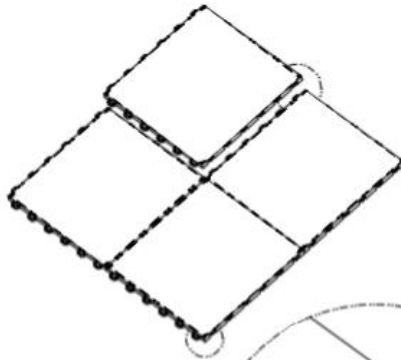

INSTALLATION

The following are the installation steps for HJLVT24120-25/HJLVT24120-9/HJLVT24120-52

Installation instructions

Schematic diagram of buckle