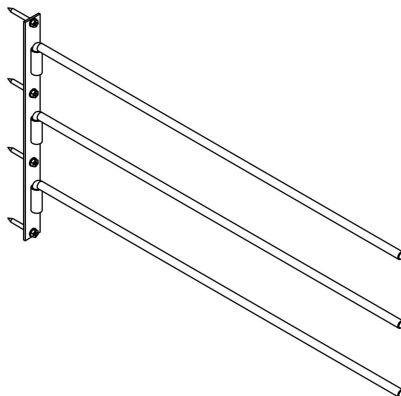

VEVOR®

TOUGH TOOLS, HALF PRICE

SADDLE STAND

MODEL : TI-057

NEED HELP? CONTACT US!

Have product questions? Need technical support? Please feel free to contact us: Technical Support and E-Warranty Certificate www.vevor.com/support