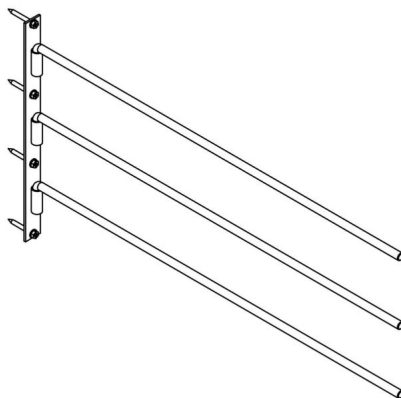

VEVOR®
TOUGH TOOLS, HALF PRICE

SUPPORT DE SELLE

MODÈLE : TI-057

BESOIN D'AIDE? CONTACTEZ-NOUS!

Vous avez des questions sur nos produits ? Vous avez besoin d'assistance technique ? N'hésitez pas à nous contacter : Assistance technique et certificat de garantie électronique www.vevor.com/support

Il s'agit de la notice d'utilisation d'origine. Veuillez lire attentivement toutes les instructions du manuel avant de l'utiliser. VEVOR se réserve le droit d'interpréter clairement notre manuel d'utilisation. L'apparence du produit dépend du produit que vous avez reçu. Veuillez nous excuser, nous ne vous informerons plus en cas de mise à jour technologique ou logicielle de notre produit.