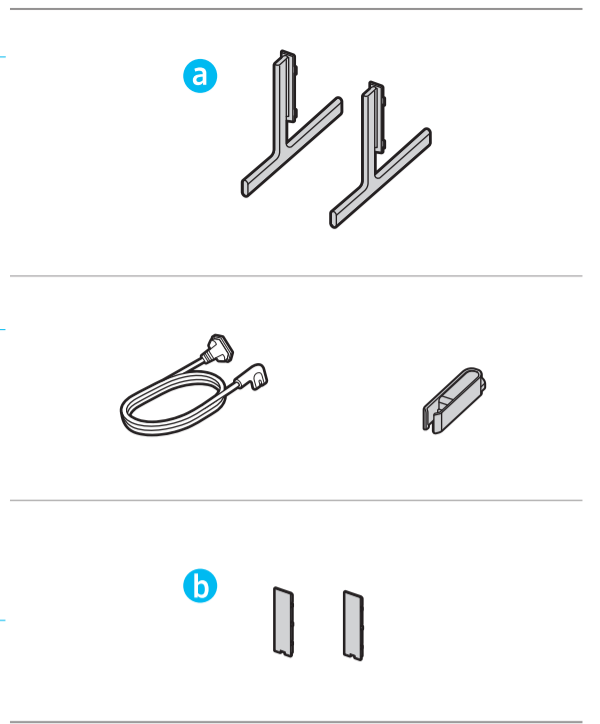

* : 0-9, A-Z

	A	B	C	D	E	F	G	H	I
85R8*H	74.4 inches (1888.8 mm)	42.6 inches (1083.2 mm)	2.1 inches (52.5 mm)	44.2 inches (1123.0 mm)	45.2 inches (1148.0 mm)	14.5 inches (369.0 mm)	84.5 inches (214 cm)	75.0 lbs (34.0 kg)	76.5 lbs (34.7 kg)
85RH8*	(1888.8 mm)	(1083.2 mm)	(52.5 mm)	(1123.0 mm)	(1148.0 mm)	(369.0 mm)	(214 cm)	(34.0 kg)	(34.7 kg)
85RH9*	(188.88 cm)	(108.32 cm)	(5.25 cm)	(112.30 cm)	(114.80 cm)	(36.90 cm)	(214 cm)	(34,0 кг)	(34,7 кг)

* : 0-9, A-Z

	VESA A x B (mm)	C (mm)	D x 4
85R8*H	600 X 400	18-20	M8
85RH8*			
85RH9*			