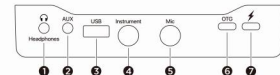

Specifications

Interface Overview