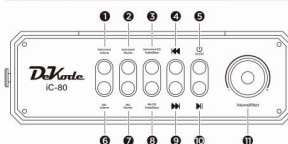

Control Functions

Key Features

FCC Caution:

DeKode

DK Presents