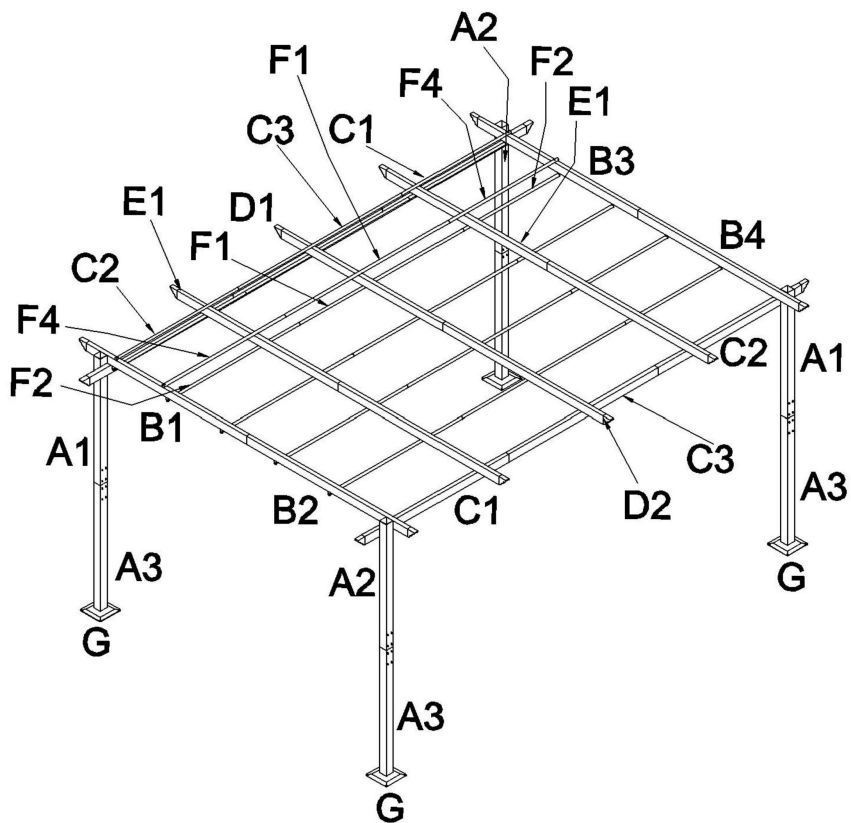

Product List