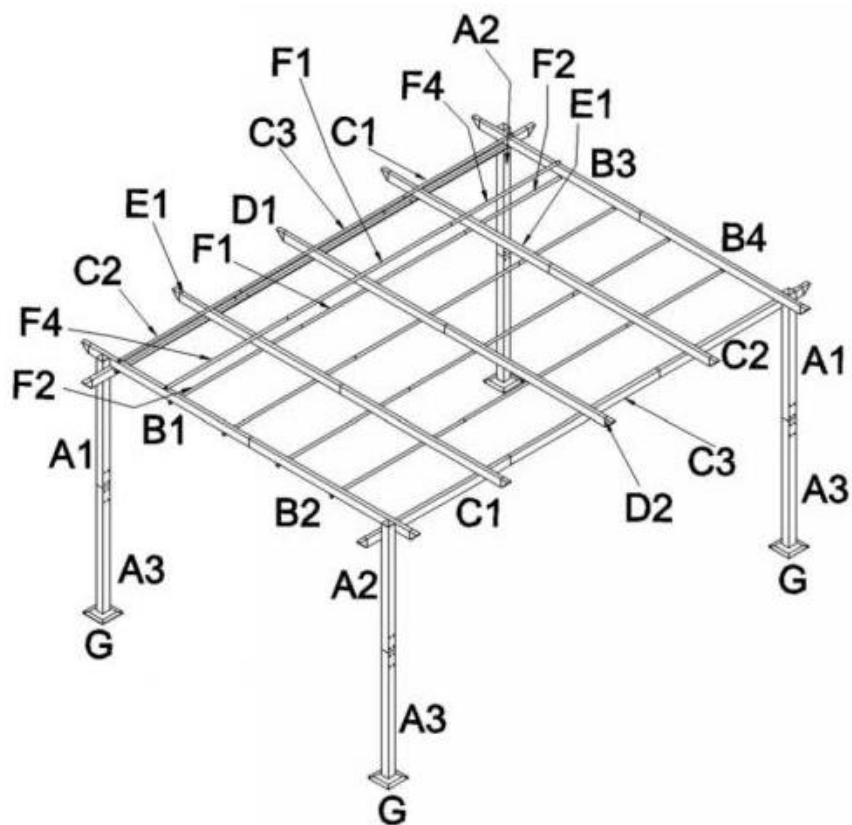

Liste de produits