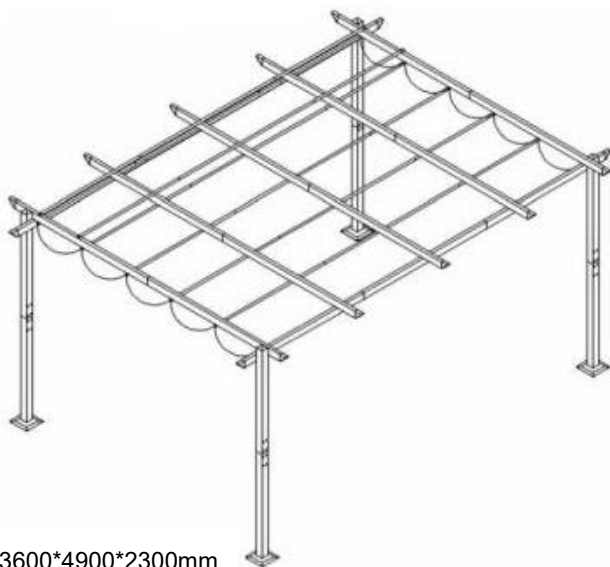

VEVOR[®]

TOUGH TOOLS, HALF PRICE

RETRACTABLE PERGOLA

MODEL: JDG-098-48DBE

Product Size: 3600*4900*2300mm

NEED HELP? CONTACT US!

Have product questions? Need technical support? Please feel free to contact us: