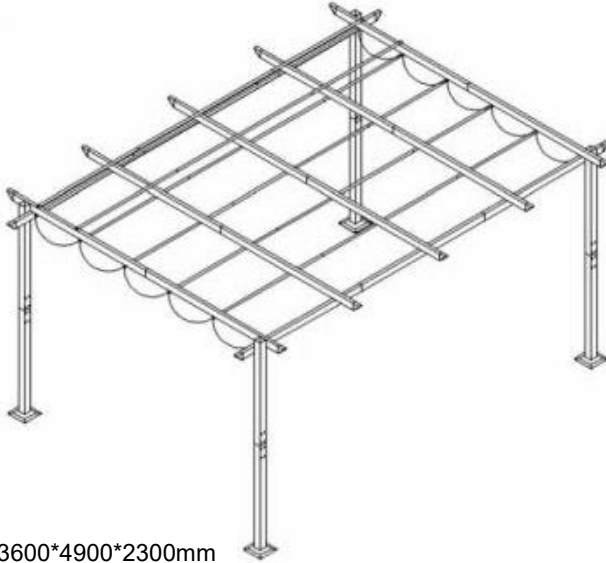

VEVOR®

TOUGH TOOLS, HALF PRICE

RETRACTABLE PERGOLA

MODELO: JDG-098-48DBE

Product Size: 3600*4900*2300mm

NEED HELP? CONTACT US!

Have product questions? Need technical support? Please feel free to contact us: