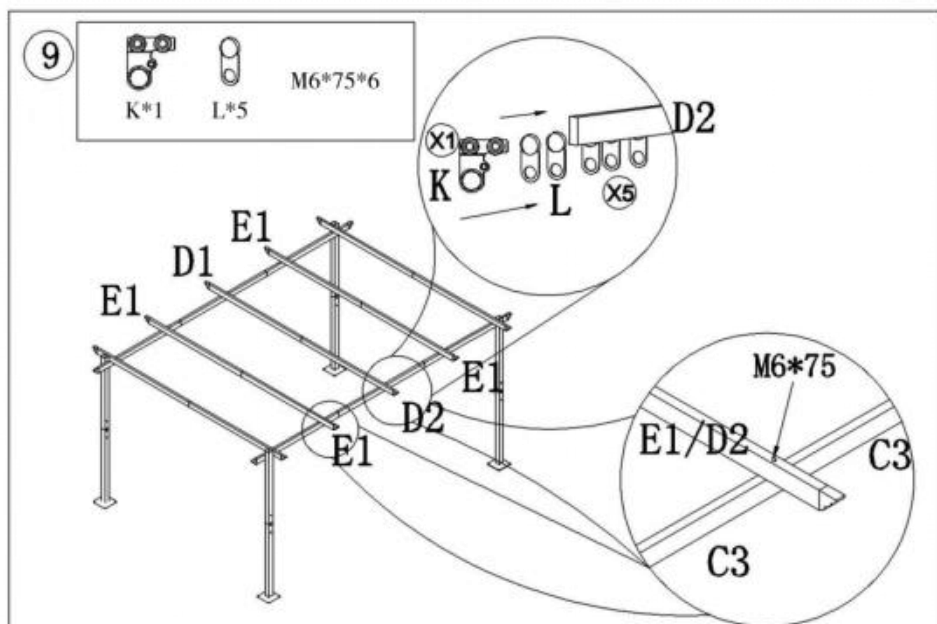

Hinweis: Der Verdeckbezug ist undicht Löcher (R)