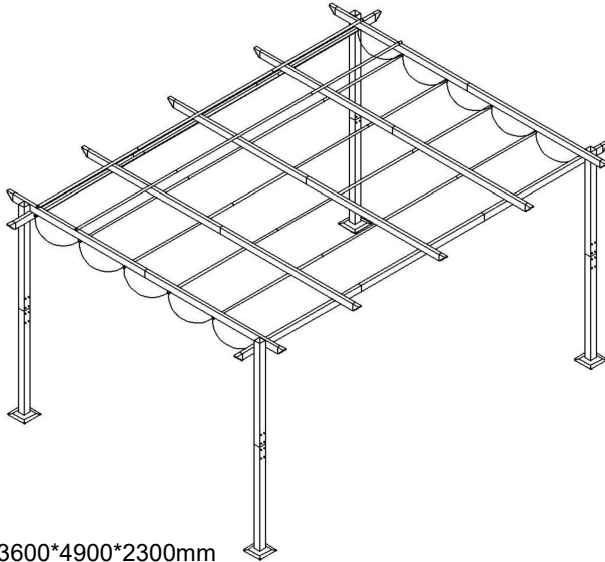

VEVOR[®]

TOUGH TOOLS, HALF PRICE

RETRACTABLE PERGOLA

MODEL: JDG-098-48DBE

Product Size: 3600*4900*2300mm

NEED HELP? CONTACT US!

Have product questions? Need technical support? Please feel free to contact us: