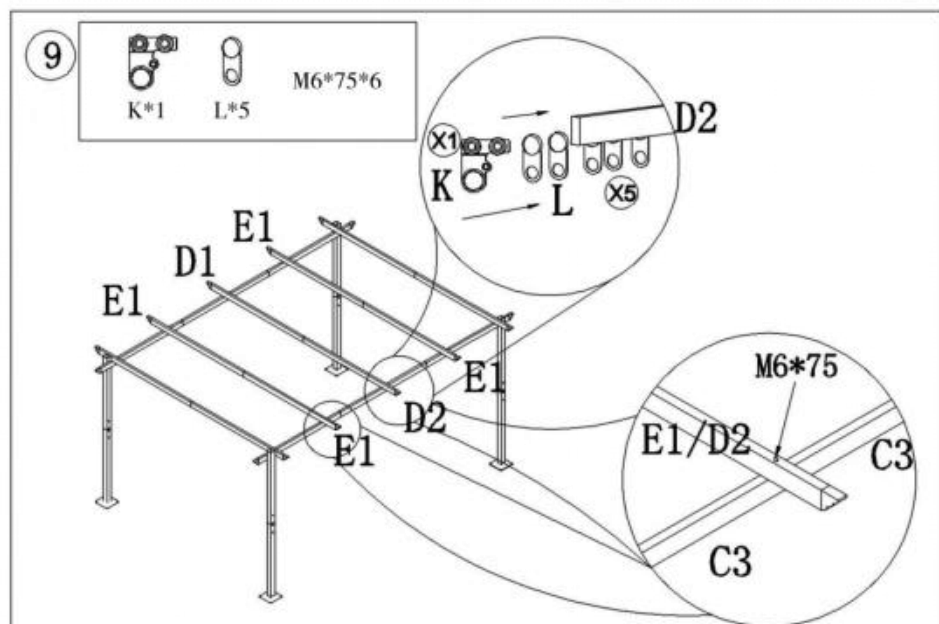

Remarque : le tissu supérieur fait trous (R)