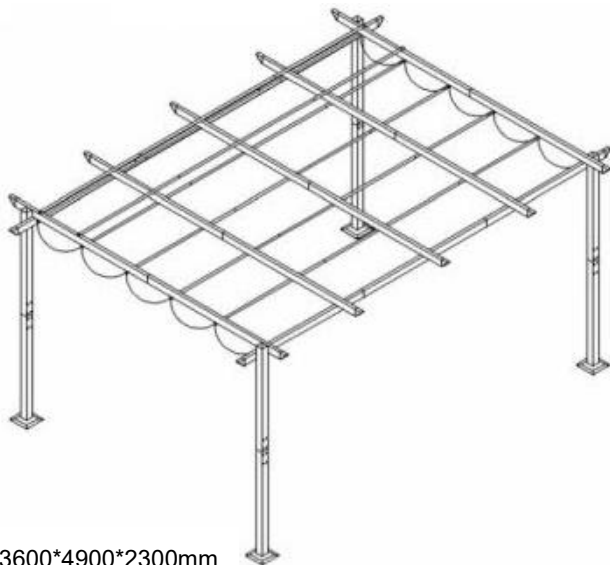

VEVOR[®]

TOUGH TOOLS, HALF PRICE

RETRACTABLE PERGOLA

MODÈLE : JDG-098-48DBE

Product Size: 3600*4900*2300mm

NEED HELP? CONTACT US!

Have product questions? Need technical support? Please feel free to contact us: