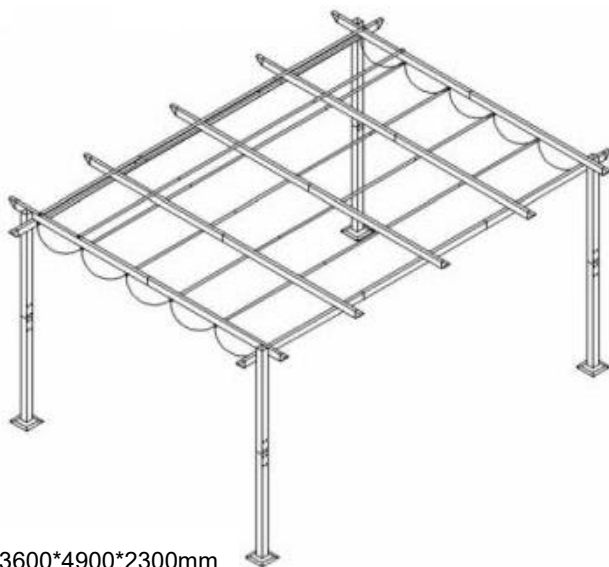

VEVOR[®]

TOUGH TOOLS, HALF PRICE

RETRACTABLE PERGOLA

MODEL: JDG-098-48DBE

Product Size: 3600*4900*2300mm

NEED HELP? CONTACT US!

Have product questions? Need technical support? Please feel free to contact us: