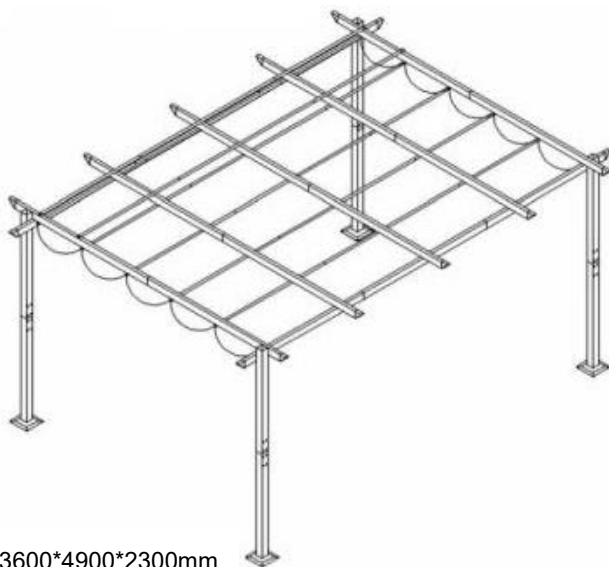

VEVOR®

TOUGH TOOLS, HALF PRICE

RETRACTABLE PERGOLA

MODELL: JDG-098-48DBE

Product Size: 3600*4900*2300mm

NEED HELP? CONTACT US!

Have product questions? Need technical support? Please feel free to contact us: