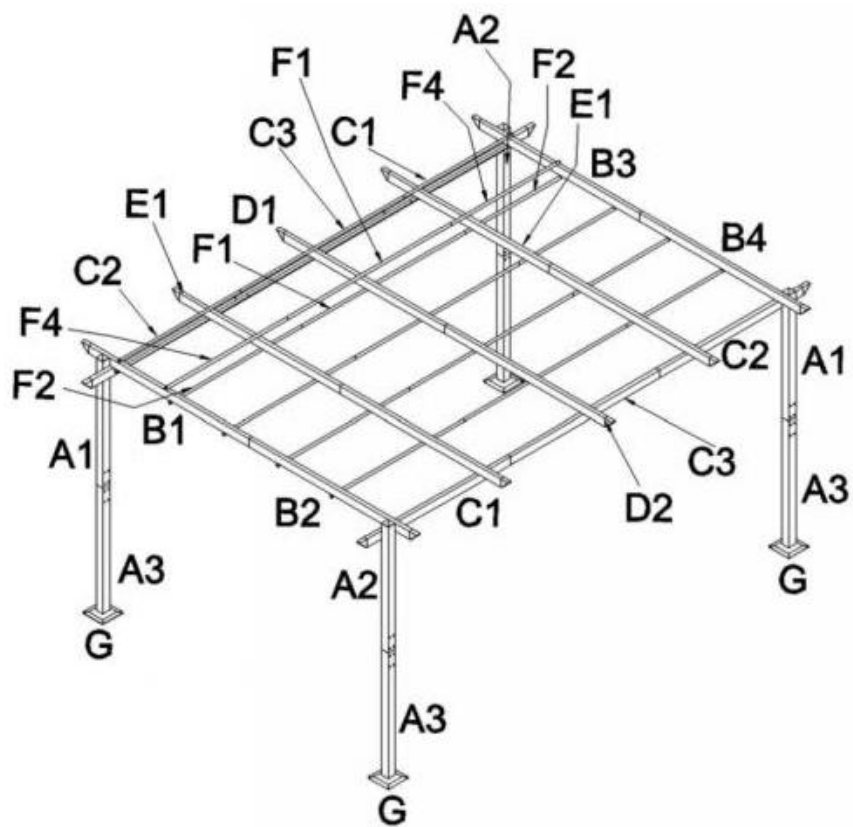

Produktliste