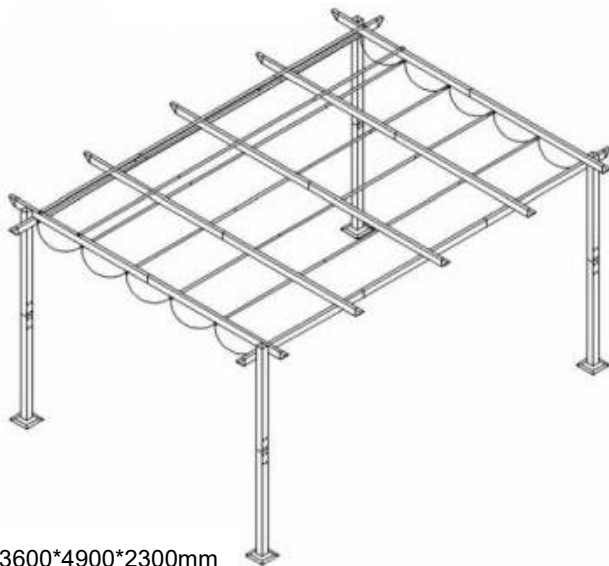

VEVOR®

TOUGH TOOLS, HALF PRICE

RETRACTABLE PERGOLA

MODELLO: JDG-098-48DBE

Product Size: 3600*4900*2300mm

NEED HELP? CONTACT US!

Have product questions? Need technical support? Please feel free to contact us: