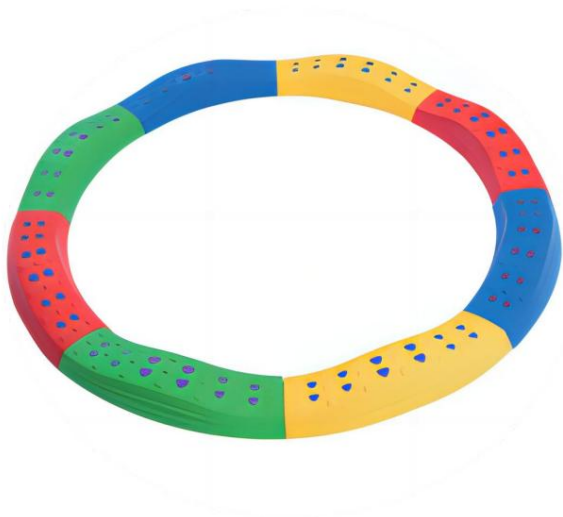

VEVOR®
TOUGH TOOLS, HALF PRICE

Poutre d'équilibre