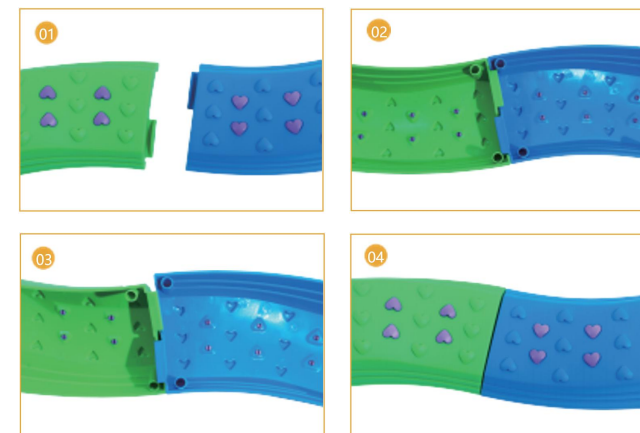

OPERATION AS BELOW

First, install a black elastic foot pad

PRODUCT PAREMETERS

Then, the connection is assembled

Final assembly effect. (Strips or circles)

Manufacturer:Shanghaimuxinmuyeyouxiangongsi

Address: Shuangchenglu 803nong11hao1602A-1609shi,
baoshanqu, shanghai 200000 CN.