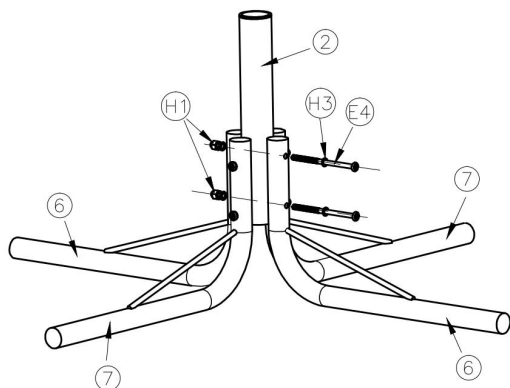

Installation

1.