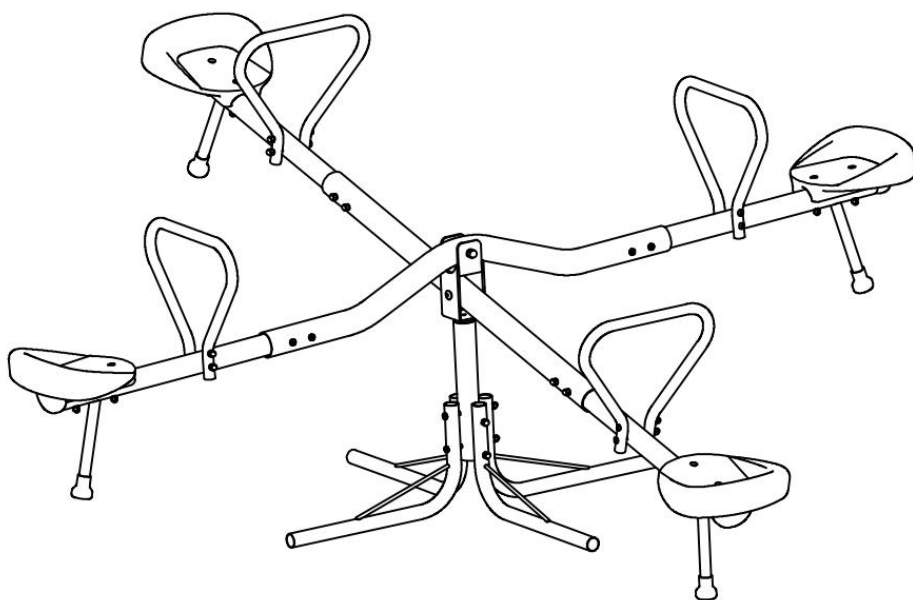

VEVOR

Affordable. Reliable. Home Improvement.

SEESAW

MODÈLE : 84019A

Ceci est le mode d'emploi d'origine. Veuillez lire attentivement toutes les instructions du manuel avant utilisation. VEVOR se réserve le droit d'interpréter clairement ce manuel d'utilisation. L'apparence du produit dépend du produit que vous avez reçu. Veuillez nous excuser pour le retard dans la publication de toute mise à jour technologique ou logicielle concernant notre produit.