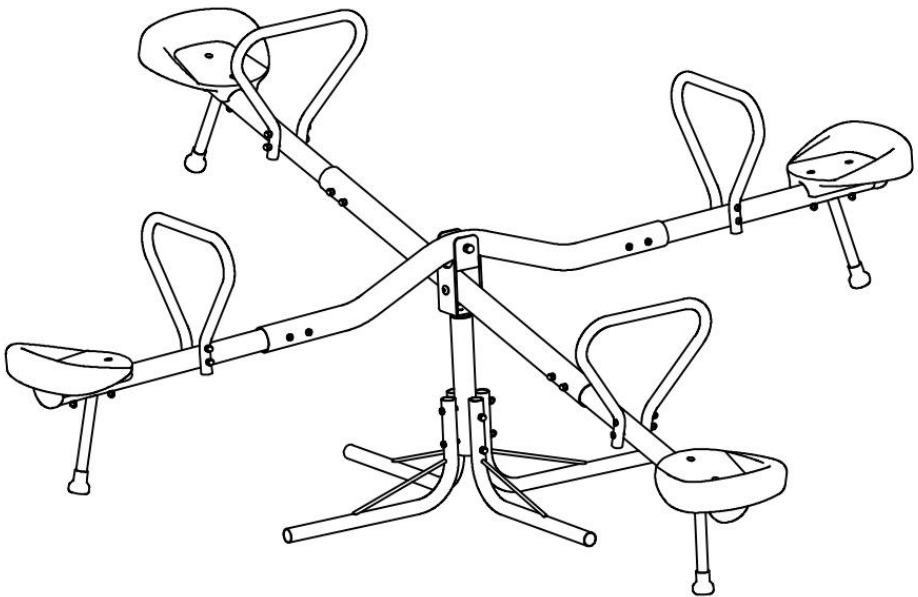

VEVOR

Affordable. Reliable. Home Improvement.

SEESAW

MODEL: 84019A

Dit is de originele handleiding. Lees alle instructies zorgvuldig door voordat u het product gebruikt. VEVOR behoudt zich het recht voor om de gebruiksaanwijzing duidelijk te interpreteren. Het uiterlijk van het product is afhankelijk van het product dat u hebt ontvangen. Neemt u het ons niet kwalijk dat we u niet meer op de hoogte stellen van eventuele technologische of software-updates voor ons product.