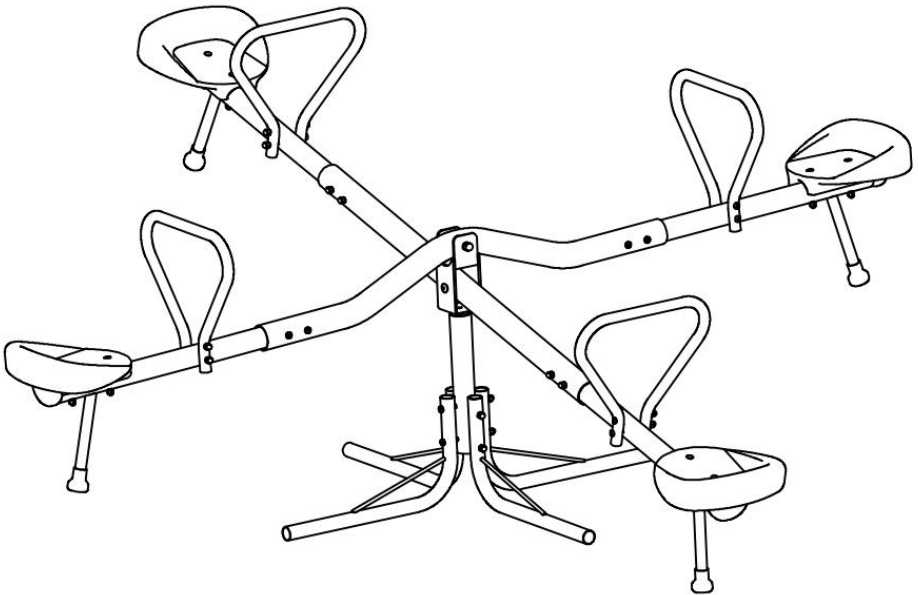

VEVOR

Affordable. Reliable. Home Improvement.

SEESAW

MODELO: 84019A

Estas son las instrucciones originales; lea atentamente todas las instrucciones del manual antes de utilizarlo. VEVOR se reserva el derecho de interpretar su manual de usuario. La apariencia del producto dependerá del producto que haya recibido. Le rogamos que no le informemos si hay actualizaciones tecnológicas o de software en nuestro producto.