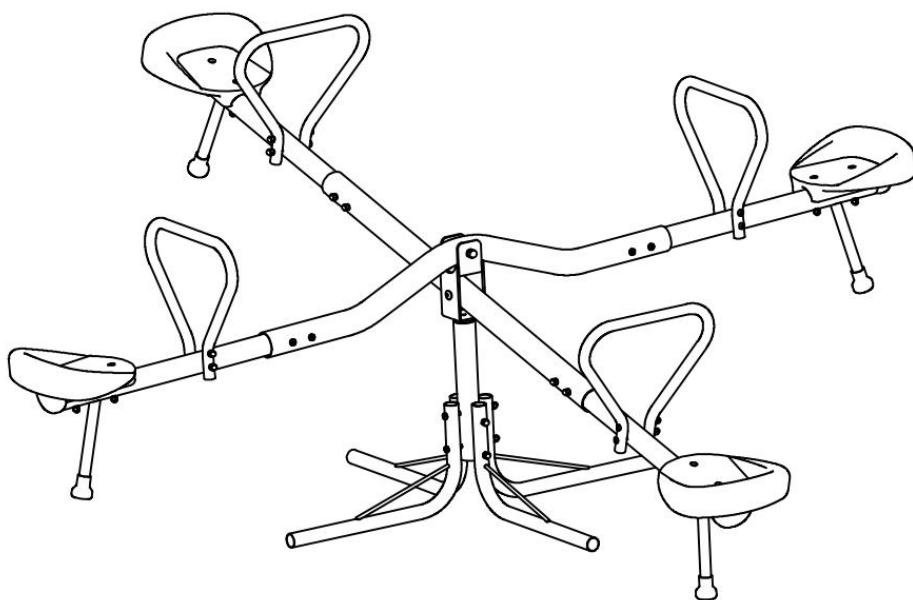

VEVOR

Affordable. Reliable. Home Improvement.

SEESAW

MODELL: 84019A

Detta är originalinstruktionerna, vänligen läs alla instruktioner noggrant innan du använder produkten. VEVOR förbehåller sig en tydlig tolkning av vår användarmanual. Produktens utseende ska vara beroende av den produkt du mottagit. Vi ber om ursäkt för att vi inte kommer att informera dig igen om det finns några teknik- eller programuppdateringar för vår produkt.