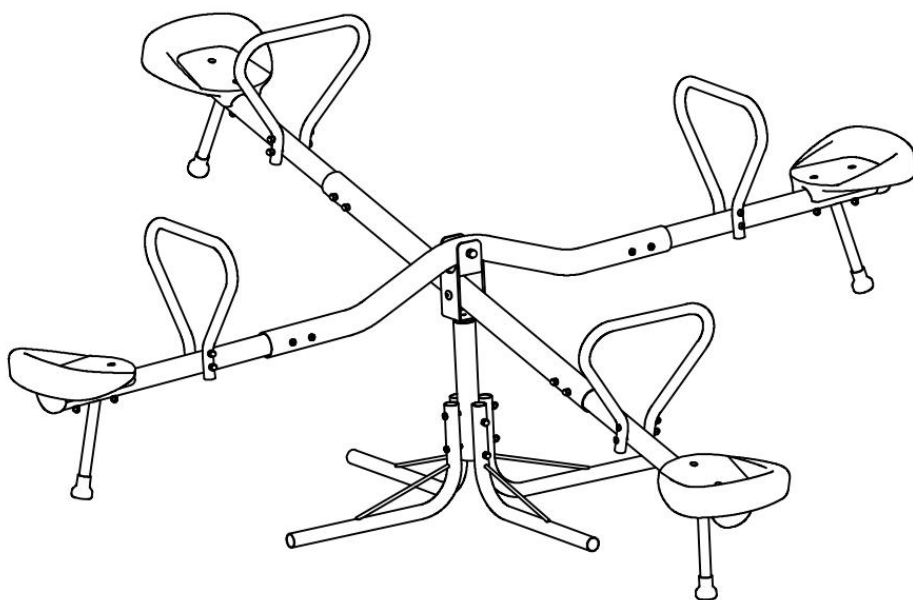

VEVOR

Affordable. Reliable. Home Improvement.

SEESAW

MODELLO: 84019A

Queste sono le istruzioni originali, si prega di leggere attentamente tutte le istruzioni del manuale prima di utilizzare il prodotto. VEVOR si riserva la piena interpretazione del manuale utente. L'aspetto del prodotto dipenderà dal prodotto ricevuto. Vi preghiamo di non informarvi ulteriormente in caso di aggiornamenti tecnologici o software relativi al nostro prodotto.