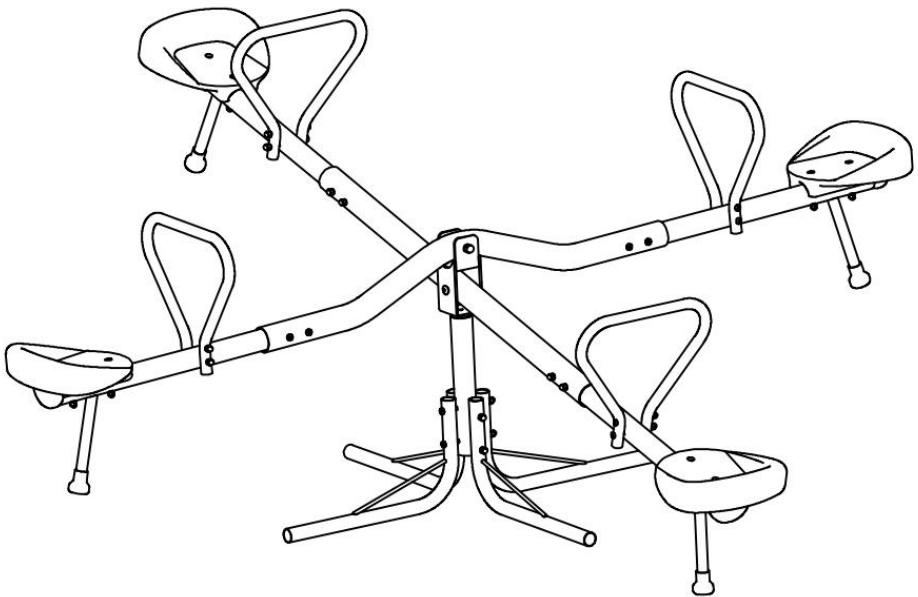

VEVOR

Affordable. Reliable. Home Improvement.

SEESAW

MODELL: 84019A

Dies ist die Originalanleitung. Bitte lesen Sie alle Anweisungen sorgfältig durch, bevor Sie das Gerät in Betrieb nehmen. VEVOR behält sich das Recht vor, die Bedienungsanleitung klar und deutlich zu interpretieren. Das Aussehen des Produkts hängt vom gelieferten Produkt ab. Bitte haben Sie Verständnis dafür, dass wir Sie nicht erneut über Technologie- oder Software-Updates informieren.