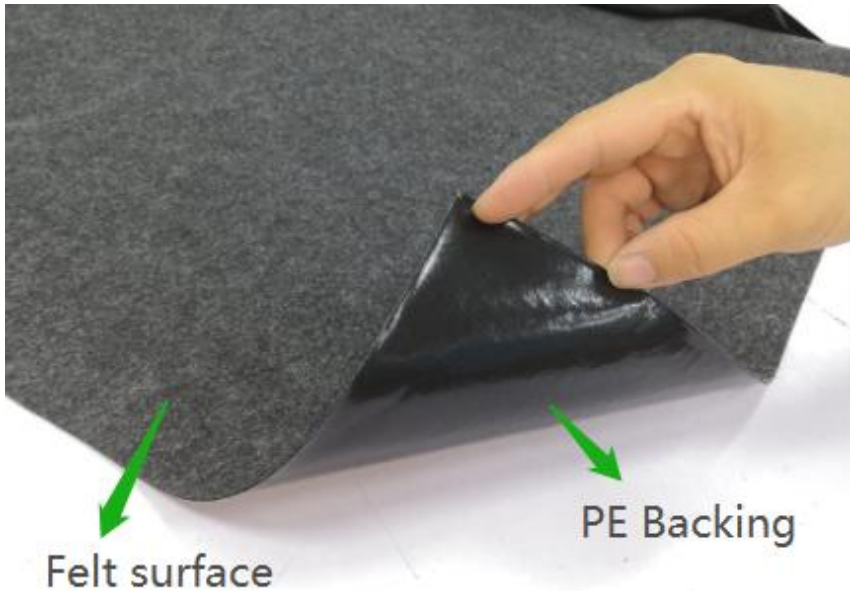

## Process Characteristics

- ◆ Hot Tub Protective Mat-Keep your hot tub area clean and tidy
- ◆ Absorbent felt material-Absorb the water splashed in the bath, so there is no need to wipe the floor after washing
- ◆ Prevent collision and friction between bathtub and floor, reduce noise
- ◆ Add insulation, cut heat loss through the base of your hot tub
- ◆ PE non-slip backing
- ◆ Washable-simply scrub with soap, lay flat to dry, it is best not to machine wash
- ◆ Easy to cut-You can create the shape that fit your hot tubs