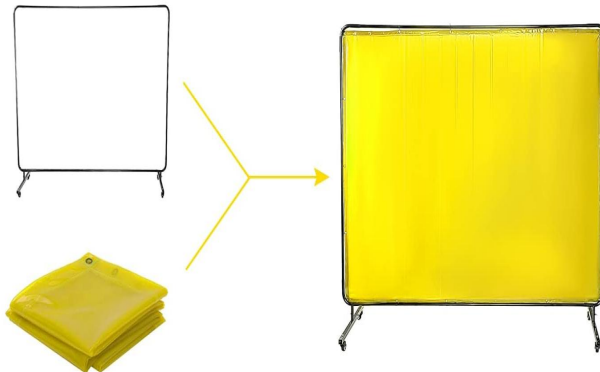

SPECIFICATIONS

Model	XU-2307	XU-2316	XU-2314	XU-2315	XU-2318	XU-2317
Color	Red	Green	Red	Yellow	Yellow	Red
Size	6'X6'	6'X6'	6'X6'	6'X6'	6'X8'	6'X8'
Panel	1	3	3	3	3	3
Material	Flame-resistant Vinyl					
With Frame	✘	✓	✓	✓	✓	✓
Window	✘	✘	✘	✘	✘	✘

Model	XU-2310	XU-2308	XU-2309	XU-2312	XU-2311	XU-2313	XU-2319	XU-2320
Color	Green	Red	Yellow	Yellow	Red	Green	Red	Yellow
Size	6'X6'	6'X6'	6'X6'	6'X8'	6'X8'	6'X8'	6'X8'	6'X8'
Panel	1	1	1	1	1	1	1	1
Material	Flame-resistant Vinyl							
With Frame	✓	✓	✓	✓	✓	✓	✓	✓
Window	✘	✘	✘	✘	✘	✘	✓	✓

Components