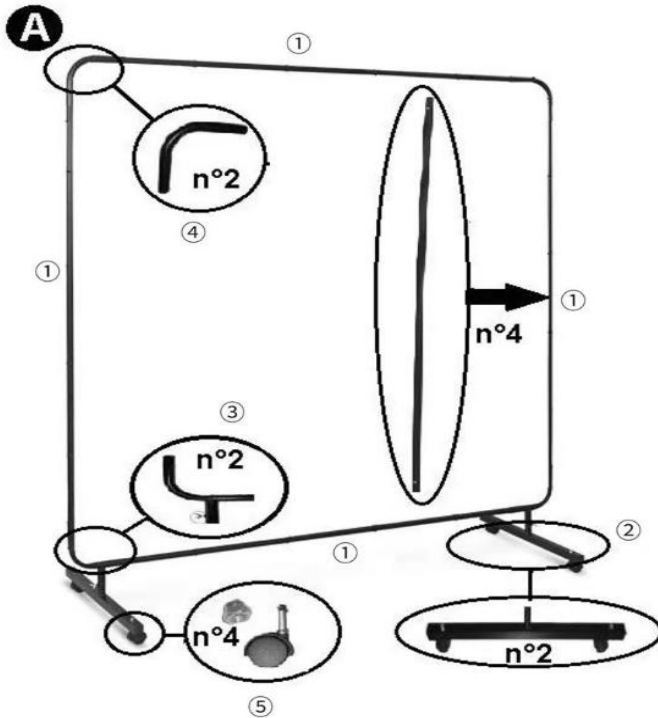

Notice:

1. Pay attention to the correct use of screw specifications according to the instruction manual.
2. Please wear gloves when installing.

XU-2316/XU-2314/XU-2315