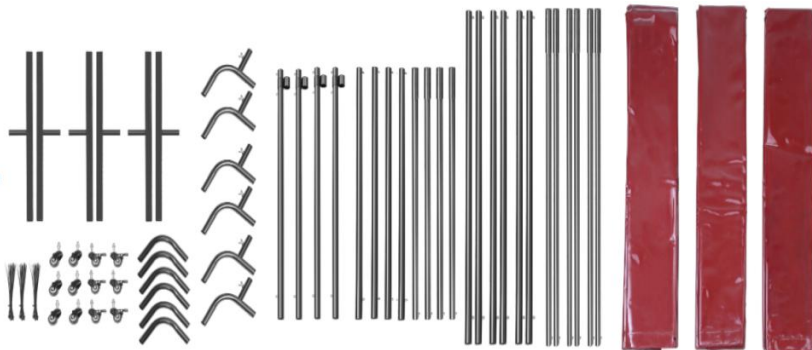

XU-2318/XU-2317